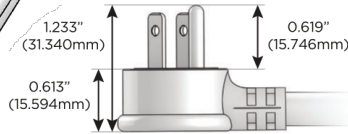

Mormax Company, Inc.

8 Westchester Plaza

Elmsford, NY 10523

914-699-0101

sales@mormax.com

mormax.com

A E R