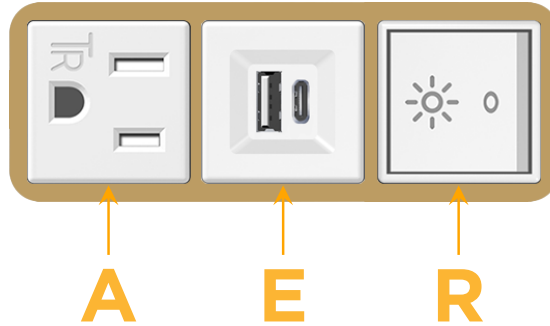

M-POWER-3T

AC POWER & DATA CONNECTIVITY SOLUTION

M-POWER-3TW-AER-BZAB

Distributed by

Mormax Company, Inc.

8 Westchester Plaza

Elmsford, NY 10523

914-699-0101

sales@mormax.com

mormax.com

Metro Light & Power's line of power & data solutions offers sophisticated design elements combined with greater ease of installation. Streamlined and low-profile, enhanced by side-exiting cords, our outlets advance the industry with their cutting edge look and feel. We believe flexibility is key, and we provide a variety of mounting options, including the ability to mount in limited spaces. Our outlets are available in many finishes and configurations, in addition to a custom color and finish capability for our clients.

Bezel Finish: **STANDARD BRONZE (ABS)**

Custom Finishes Available M-POWER-3TW-AER-BZAB

Features:

Module/Port Options:

- **A** Tamper Resistant AC Receptacle
- **E** USB-A & USB-C (20W)
- **M** Double USB-A (Fast Charging Ports - 18W)
- **H** HDMI
- **6** CAT 6
- **12** RJ 12
- **X** Switched AC
- **Y** 3-Way Switch (Low Voltage)
- **V** USB-C (45W High Speed Charging Port)
- **S** USB-C (25W High Speed Charging Port)
- **R** Switched AC (Rocker Switch)
- **D** Dimmer Switch

Plug:

Supplied with Low Profile Flat 45° Angle 120 VAC Plug

Optional Standard Straight 120 VAC Plug

Optional Straight 120 VAC Pass-through Plug

- CLEAN, COMPACT DESIGN
- STREAMLINED
- LOW PROFILE
- SIDE-EXITING CORDS
- PLUG & PLAY
- 6' AC CORD & PLUG (FLAT PLUG STANDARD)
- CUSTOMIZABLE CONFIGURATIONS AND FINISHES
- UL LISTED FOR MOUNTING IN FURNITURE
- 15A