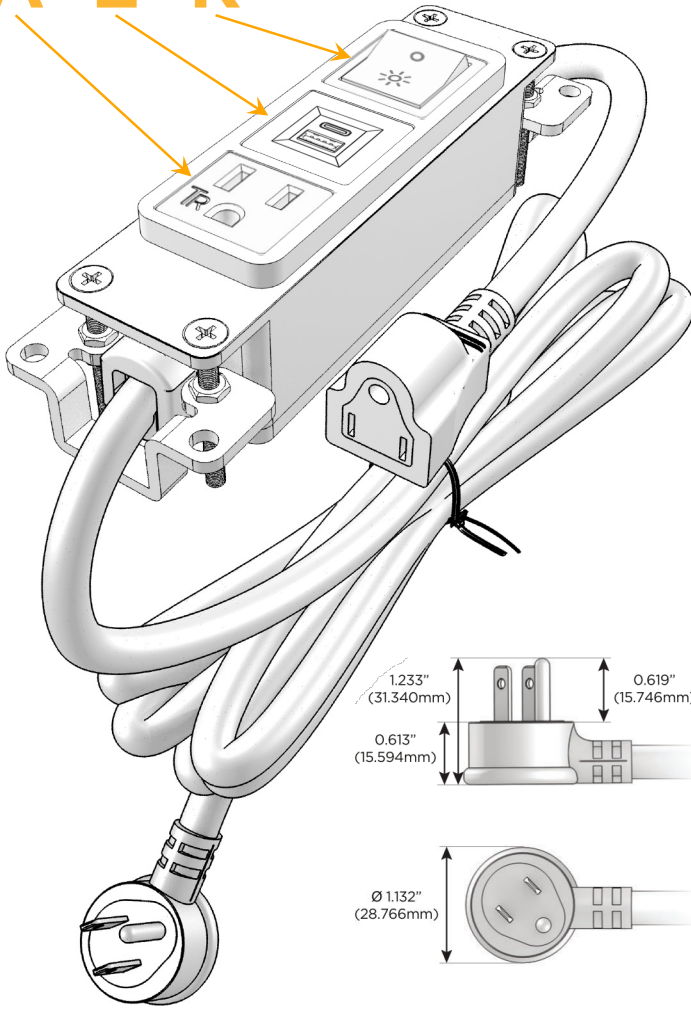

M-POWER-3T

AC POWER & DATA CONNECTIVITY SOLUTION

M-POWER-3TW-AER-BZAB

Specs:

Modules/Ports:

- **A** Tamper Resistant AC Receptacle
- **E** USB-A & USB-C (20W)
- **R** Switched AC (Rocker Switch)

Distributed by

Mormax Company, Inc.

8 Westchester Plaza

Elmsford, NY 10523

914-699-0101

sales@mormax.com

mormax.com

A E R