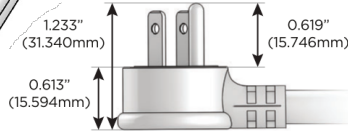

Mormax Company, Inc.

8 Westchester Plaza

Elmsford, NY 10523

914-699-0101

sales@mormax.com

mormax.com

A E R