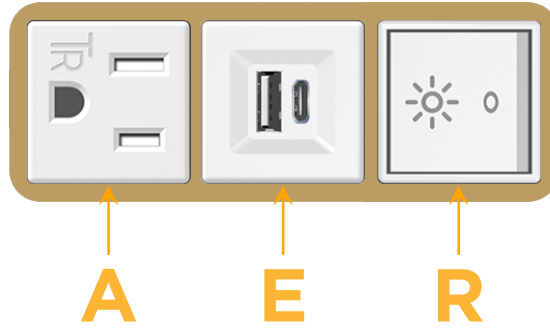

M-POWER-3T

AC POWER & DATA CONNECTIVITY SOLUTION

M-POWER-3TW-AER-BRAB

Distributed by

Mormax Company, Inc.

8 Westchester Plaza

Elmsford, NY 10523

914-699-0101

sales@mormax.com

mormax.com

Metro Light & Power's line of power & data solutions offers sophisticated design elements combined with greater ease of installation. Streamlined and low-profile, enhanced by side-exiting cords, our outlets advance the industry with their cutting edge look and feel. We believe flexibility is key, and we provide a variety of mounting options, including the ability to mount in limited spaces. Our outlets are available in many finishes and configurations, in addition to a custom color and finish capability for our clients.

Bezel Finish: **BRASS (ABS)**

Custom Finishes Available M-POWER-3TW-AER-BRAB

Features:

Module/Port Options:

- **A** Tamper Resistant AC Receptacle
- **E** USB-A & USB-C (20W)
- **M** Double USB-A (Fast Charging Ports - 18W)
- **H** HDMI
- **6** CAT 6
- **12** RJ 12
- **X** Switched AC
- **Y** 3-Way Switch (Low Voltage)
- **V** USB-C (45W High Speed Charging Port)
- **S** USB-C (25W High Speed Charging Port)
- **R** Switched AC (Rocker Switch)
- **D** Dimmer Switch

Plug:

Supplied with Low Profile Flat 45° Angle 120 VAC Plug

Optional Standard Straight 120 VAC Plug

Optional Straight 120 VAC Pass-through Plug

- CLEAN, COMPACT DESIGN
- STREAMLINED
- LOW PROFILE
- SIDE-EXITING CORDS
- PLUG & PLAY
- 6' AC CORD & PLUG (FLAT PLUG STANDARD)
- CUSTOMIZABLE CONFIGURATIONS AND FINISHES
- UL LISTED FOR MOUNTING IN FURNITURE
- 15A