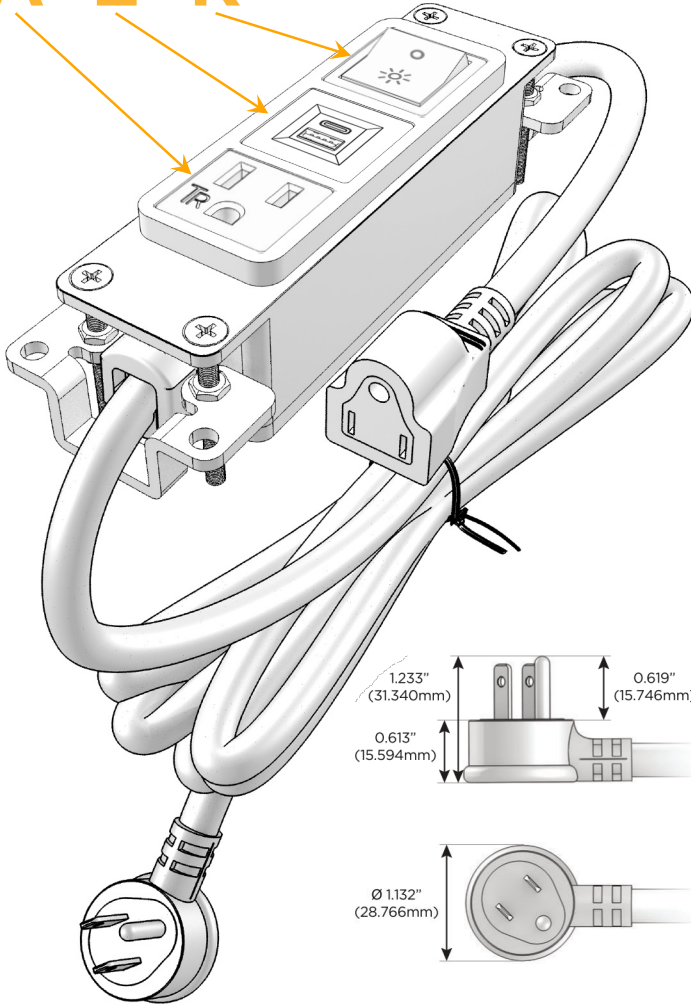

M-POWER-3T

AC POWER & DATA CONNECTIVITY SOLUTION

M-POWER-3TW-AER-BRAB

Specs:

Modules/Ports:

- **A** Tamper Resistant AC Receptacle
- **E** USB-A & USB-C (20W)
- **R** Switched AC (Rocker Switch)

Distributed by

Mormax Company, Inc.

8 Westchester Plaza

Elmsford, NY 10523

914-699-0101

sales@mormax.com

mormax.com

A E R