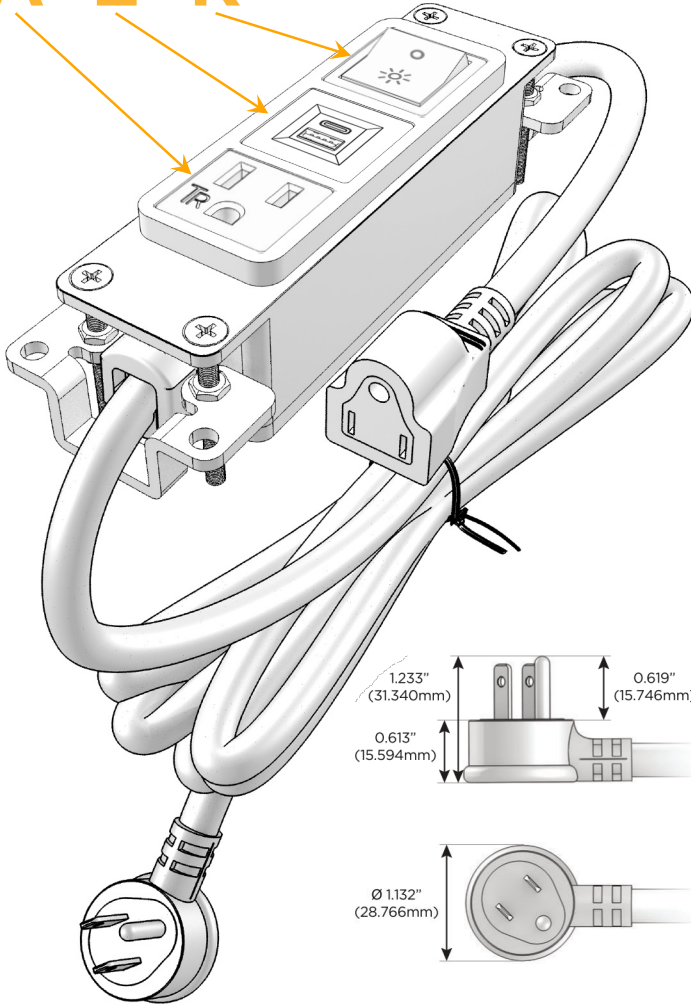

M-POWER-3T

AC POWER & DATA CONNECTIVITY SOLUTION

M-POWER-3TW-AER-BRAAB

Specs:

Modules/Ports:

- **A** Tamper Resistant AC Receptacle
- **E** USB-A & USB-C (20W)
- **R** Switched AC (Rocker Switch)

Distributed by

Mormax Company, Inc.

8 Westchester Plaza

Elmsford, NY 10523

914-699-0101

sales@mormax.com

mormax.com

A E R