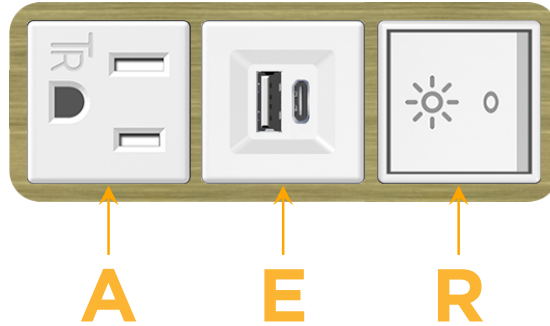

M-POWER-3T

AC POWER & DATA CONNECTIVITY SOLUTION

M-POWER-3TW-AER-BRAAB

Distributed by

Mormax Company, Inc.

8 Westchester Plaza

Elmsford, NY 10523

914-699-0101

sales@mormax.com

mormax.com

Metro Light & Power's line of power & data solutions offers sophisticated design elements combined with greater ease of installation. Streamlined and low-profile, enhanced by side-exiting cords, our outlets advance the industry with their cutting edge look and feel. We believe flexibility is key, and we provide a variety of mounting options, including the ability to mount in limited spaces. Our outlets are available in many finishes and configurations, in addition to a custom color and finish capability for our clients.

Bezel Finish: **BRASS ANTIQUED (ABS)**

Custom Finishes Available M-POWER-3TW-AER-BRAAB

Features:

Module/Port Options:

- **A** Tamper Resistant AC Receptacle
- **E** USB-A & USB-C (20W)
- **M** Double USB-A (Fast Charging Ports - 18W)
- **H** HDMI
- **6** CAT 6
- **12** RJ 12
- **X** Switched AC
- **Y** 3-Way Switch (Low Voltage)
- **V** USB-C (45W High Speed Charging Port)
- **S** USB-C (25W High Speed Charging Port)
- **R** Switched AC (Rocker Switch)
- **D** Dimmer Switch

Plug:

Supplied with Low Profile Flat 45° Angle 120 VAC Plug

Optional Standard Straight 120 VAC Plug

Optional Straight 120 VAC Pass-through Plug

- CLEAN, COMPACT DESIGN
- STREAMLINED
- LOW PROFILE
- SIDE-EXITING CORDS
- PLUG & PLAY
- 6' AC CORD & PLUG (FLAT PLUG STANDARD)
- CUSTOMIZABLE CONFIGURATIONS AND FINISHES
- UL LISTED FOR MOUNTING IN FURNITURE
- 15A