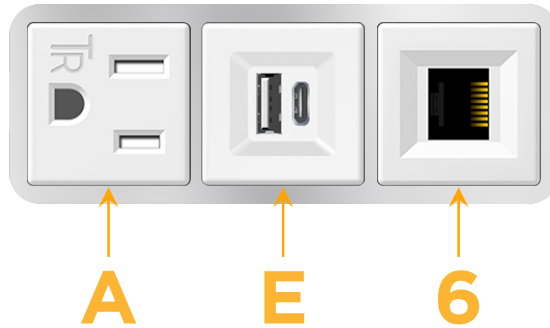

M-POWER-3T

AC POWER & DATA CONNECTIVITY SOLUTION

M-POWER-3TW-AE6-SS8B

Distributed by

Mormax Company, Inc.

8 Westchester Plaza

Elmsford, NY 10523

914-699-0101

sales@mormax.com

mormax.com

Metro Light & Power's line of power & data solutions offers sophisticated design elements combined with greater ease of installation. Streamlined and low-profile, enhanced by side-exiting cords, our outlets advance the industry with their cutting edge look and feel. We believe flexibility is key, and we provide a variety of mounting options, including the ability to mount in limited spaces. Our outlets are available in many finishes and configurations, in addition to a custom color and finish capability for our clients.

Bezel Finish: **STAINLESS STEEL MIRROR FINISH**

Custom Finishes Available M-POWER-3TW-AE6-SS8B

Features:

Module/Port Options:

- **A** Tamper Resistant AC Receptacle
- **E** USB-A & USB-C (20W)
- **M** Double USB-A (Fast Charging Ports - 18W)
- **H** HDMI
- **6** CAT 6
- **12** RJ 12
- **X** Switched AC
- **Y** 3-Way Switch (Low Voltage)
- **V** USB-C (45W High Speed Charging Port)
- **S** USB-C (25W High Speed Charging Port)
- **R** Switched AC (Rocker Switch)
- **D** Dimmer Switch

Plug:

Supplied with Low Profile Flat 45° Angle 120 VAC Plug

Optional Standard Straight 120 VAC Plug

Optional Straight 120 VAC Pass-through Plug

- CLEAN, COMPACT DESIGN
- STREAMLINED
- LOW PROFILE
- SIDE-EXITING CORDS
- PLUG & PLAY
- 6' AC CORD & PLUG (FLAT PLUG STANDARD)
- CUSTOMIZABLE CONFIGURATIONS AND FINISHES
- UL LISTED FOR MOUNTING IN FURNITURE
- 15A