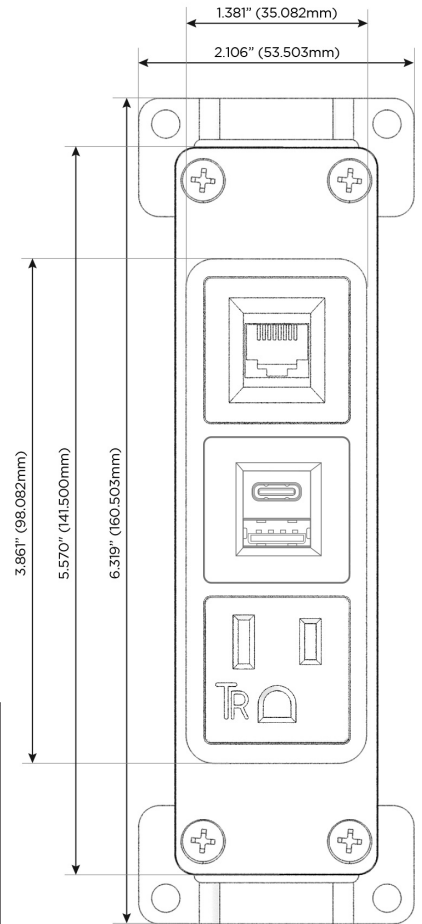

Distributed by

Mormax Company, Inc.

8 Westchester Plaza

Elmsford, NY 10523

914-699-0101

sales@mormax.com

mormax.com

TOP