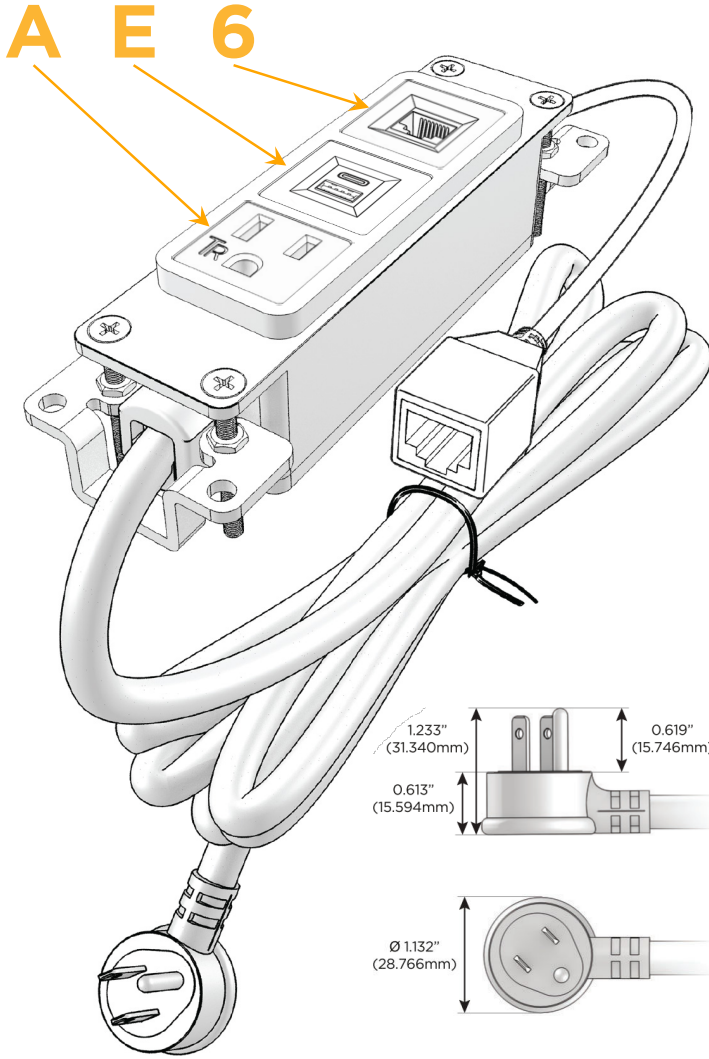

### Module/Port Options:

- A** Tamper Resistant AC Receptacle
- E** USB-A & USB-C (20W)
- M** Double USB-A (Fast Charging Ports - 18W)
- H** HDMI
- 6** CAT 6
- 12** RJ 12
- X** Switched AC
- Y** 3-Way Switch (Low Voltage)
- V** USB-C (45W High Speed Charging Port)
- S** USB-C (25W High Speed Charging Port)
- R** Switched AC (Rocker Switch)
- D** Dimmer Switch

### Plug:

Supplied with Low Profile Flat 45° Angle 120 VAC Plug

Optional Standard Straight 120 VAC Plug

Optional Straight 120 VAC Pass-through Plug

- CLEAN, COMPACT DESIGN
- STREAMLINED
- LOW PROFILE
- SIDE-EXITING CORDS
- PLUG & PLAY
- 6' AC CORD & PLUG (FLAT PLUG STANDARD)
- CUSTOMIZABLE CONFIGURATIONS AND FINISHES
- UL LISTED FOR MOUNTING IN FURNITURE
- 15A

# M-POWER-3T

AC POWER & DATA CONNECTIVITY SOLUTION

M-POWER-3TW-AE6-SS8B

Specs:

**Modules/Ports:**

- A** Tamper Resistant AC Receptacle
- E** USB-A & USB-C (20W)
- 6** CAT 6

Distributed by

Mormax Company, Inc.