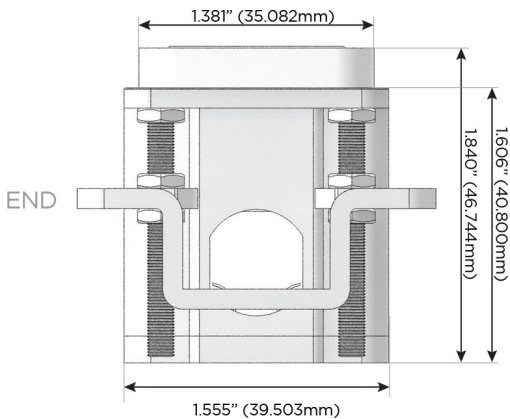

### Plug:

Supplied with Low Profile Flat 45° Angle 120 VAC Plug

Optional Standard Straight 120 VAC Plug

Optional Straight 120 VAC Pass-through Plug

- CLEAN, COMPACT DESIGN
- STREAMLINED
- LOW PROFILE
- SIDE-EXITING CORDS
- PLUG & PLAY
- 6' AC CORD & PLUG (FLAT PLUG STANDARD)
- CUSTOMIZABLE CONFIGURATIONS AND FINISHES
- UL LISTED FOR MOUNTING IN FURNITURE
- 15A

# M-POWER-3T

AC POWER & DATA CONNECTIVITY SOLUTION

M-POWER-3TW-AE6-SS8B

Specs:

**Modules/Ports:**

- A** Tamper Resistant AC Receptacle
- E** USB-A & USB-C (20W)
- 6** CAT 6

Distributed by

Mormax Company, Inc.

8 Westchester Plaza

Elmsford, NY 10523

914-699-0101

sales@mormax.com

mormax.com

TOP

SIDE