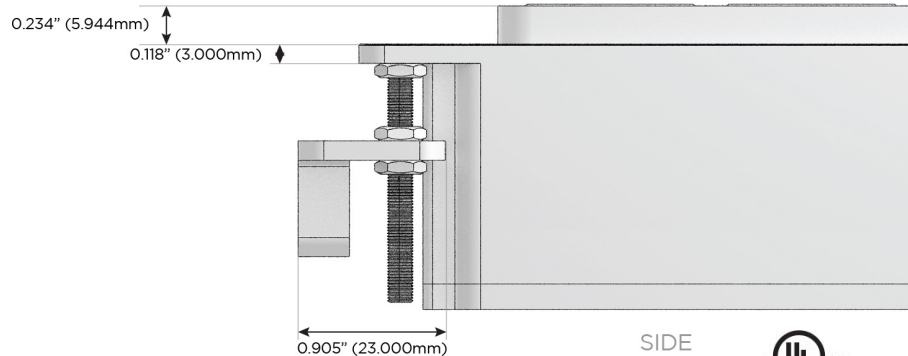

### Plug:

Supplied with Low Profile Flat 45° Angle 120 VAC Plug

Optional Standard Straight 120 VAC Plug

Optional Straight 120 VAC Pass-through Plug

- CLEAN, COMPACT DESIGN
- STREAMLINED
- LOW PROFILE
- SIDE-EXITING CORDS
- PLUG & PLAY
- 6' AC CORD & PLUG (FLAT PLUG STANDARD)
- CUSTOMIZABLE CONFIGURATIONS AND FINISHES
- UL LISTED FOR MOUNTING IN FURNITURE
- 15A

# M-POWER-3T

AC POWER & DATA CONNECTIVITY SOLUTION

M-POWER-3TW-AE6-SS4B

Specs:

**Modules/Ports:**

- A** Tamper Resistant AC Receptacle
- E** USB-A & USB-C (20W)
- 6** CAT 6

Distributed by

Mormax Company, Inc.