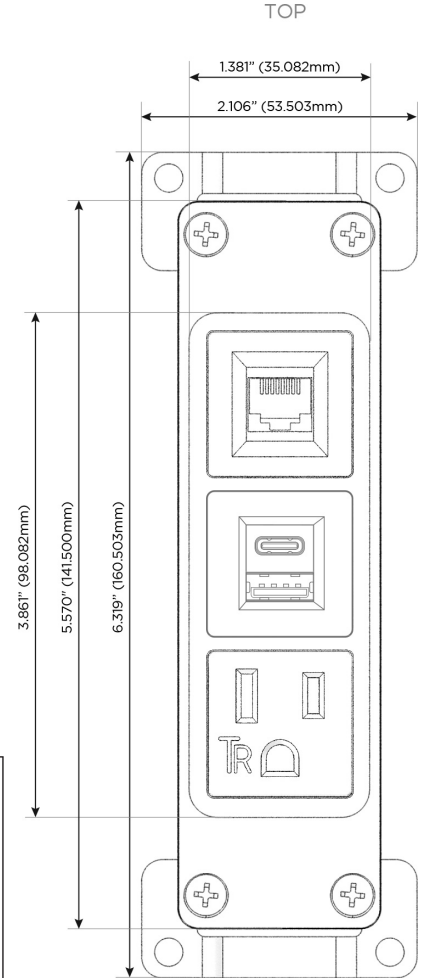

### Module/Port Options:

- A** Tamper Resistant AC Receptacle
- E** USB-A & USB-C (20W)
- M** Double USB-A (Fast Charging Ports - 18W)
- H** HDMI
- 6** CAT 6
- 12** RJ 12
- X** Switched AC
- Y** 3-Way Switch (Low Voltage)
- V** USB-C (45W High Speed Charging Port)
- S** USB-C (25W High Speed Charging Port)
- R** Switched AC (Rocker Switch)
- D** Dimmer Switch

### Plug:

Supplied with Low Profile Flat 45° Angle 120 VAC Plug

Optional Standard Straight 120 VAC Plug

Optional Straight 120 VAC Pass-through Plug

- CLEAN, COMPACT DESIGN
- STREAMLINED
- LOW PROFILE
- SIDE-EXITING CORDS
- PLUG & PLAY
- 6' AC CORD & PLUG (FLAT PLUG STANDARD)
- CUSTOMIZABLE CONFIGURATIONS AND FINISHES
- UL LISTED FOR MOUNTING IN FURNITURE
- 15A

# M-POWER-3T

AC POWER & DATA CONNECTIVITY SOLUTION

M-POWER-3TW-AE6-SS4B

Specs:

**Modules/Ports:**

- A** Tamper Resistant AC Receptacle
- E** USB-A & USB-C (20W)
- 6** CAT 6

Distributed by

Mormax Company, Inc.