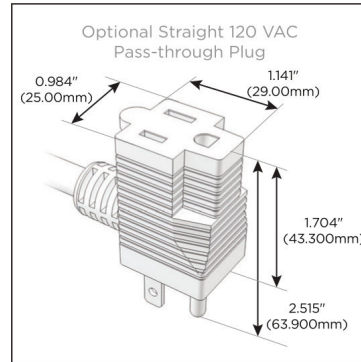

### Module/Port Options:

- A** Tamper Resistant AC Receptacle
- E** USB-A & USB-C (20W)
- M** Double USB-A (Fast Charging Ports - 18W)
- H** HDMI
- 6** CAT 6
- 12** RJ 12
- X** Switched AC
- Y** 3-Way Switch (Low Voltage)
- V** USB-C (45W High Speed Charging Port)
- S** USB-C (25W High Speed Charging Port)
- R** Switched AC (Rocker Switch)
- D** Dimmer Switch

### Plug:

Supplied with Low Profile Flat 45° Angle 120 VAC Plug

Optional Standard Straight 120 VAC Plug

Optional Straight 120 VAC Pass-through Plug

- CLEAN, COMPACT DESIGN
- STREAMLINED
- LOW PROFILE
- SIDE-EXITING CORDS
- PLUG & PLAY
- 6' AC CORD & PLUG (FLAT PLUG STANDARD)
- CUSTOMIZABLE CONFIGURATIONS AND FINISHES
- UL LISTED FOR MOUNTING IN FURNITURE
- 15A

# M-POWER-3T

AC POWER & DATA CONNECTIVITY SOLUTION

M-POWER-3TW-AE6-SS4B

Specs:

**Modules/Ports:**

- A** Tamper Resistant AC Receptacle
- E** USB-A & USB-C (20W)
- 6** CAT 6

Distributed by

Mormax Company, Inc.