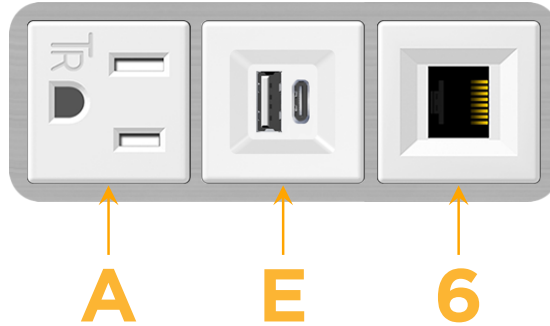

M-POWER-3T

AC POWER & DATA CONNECTIVITY SOLUTION

M-POWER-3TW-AE6-SS4B

Distributed by

Mormax Company, Inc.

8 Westchester Plaza

Elmsford, NY 10523

914-699-0101

sales@mormax.com

mormax.com

Metro Light & Power's line of power & data solutions offers sophisticated design elements combined with greater ease of installation. Streamlined and low-profile, enhanced by side-exiting cords, our outlets advance the industry with their cutting edge look and feel. We believe flexibility is key, and we provide a variety of mounting options, including the ability to mount in limited spaces. Our outlets are available in many finishes and configurations, in addition to a custom color and finish capability for our clients.

Bezel Finish: **STAINLESS STEEL BRUSHED**

Custom Finishes Available M-POWER-3TW-AE6-SS4B

Features:

Module/Port Options:

- **A** Tamper Resistant AC Receptacle
- **E** USB-A & USB-C (20W)
- **M** Double USB-A (Fast Charging Ports - 18W)
- **H** HDMI
- **6** CAT 6
- **12** RJ 12
- **X** Switched AC
- **Y** 3-Way Switch (Low Voltage)
- **V** USB-C (45W High Speed Charging Port)
- **S** USB-C (25W High Speed Charging Port)
- **R** Switched AC (Rocker Switch)
- **D** Dimmer Switch

Plug:

Supplied with Low Profile Flat 45° Angle 120 VAC Plug

Optional Standard Straight 120 VAC Plug

Optional Straight 120 VAC Pass-through Plug

- CLEAN, COMPACT DESIGN
- STREAMLINED
- LOW PROFILE
- SIDE-EXITING CORDS
- PLUG & PLAY
- 6' AC CORD & PLUG (FLAT PLUG STANDARD)
- CUSTOMIZABLE CONFIGURATIONS AND FINISHES
- UL LISTED FOR MOUNTING IN FURNITURE
- 15A