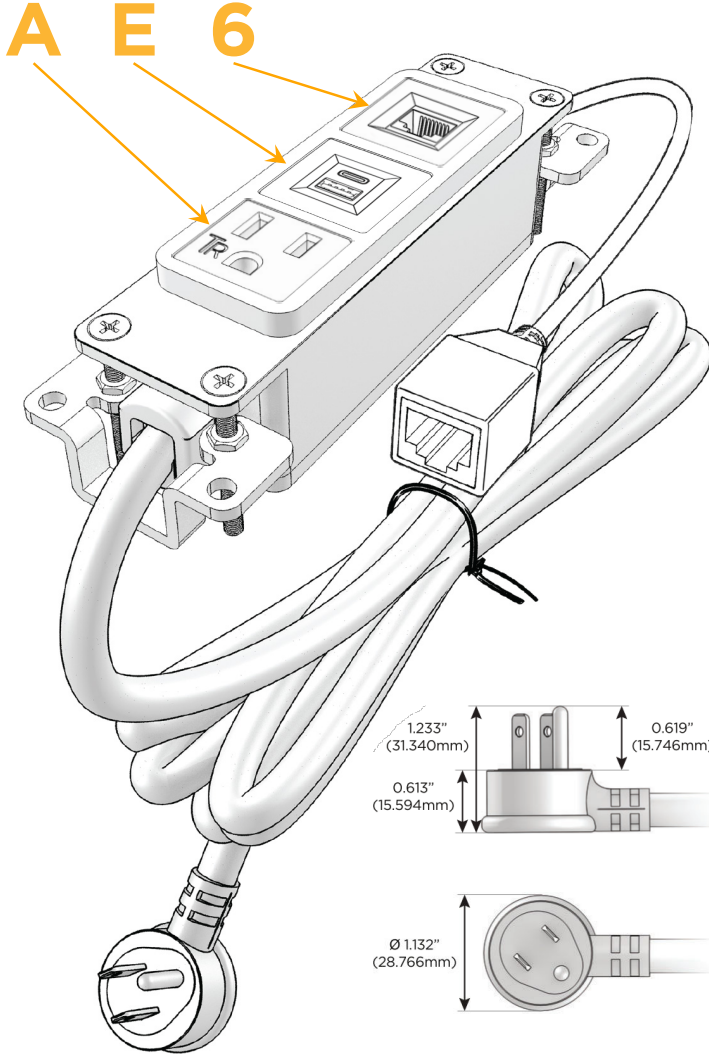

### Module/Port Options:

- A** Tamper Resistant AC Receptacle
- E** USB-A & USB-C (20W)
- M** Double USB-A (Fast Charging Ports - 18W)
- H** HDMI
- 6** CAT 6
- 12** RJ 12
- X** Switched AC
- Y** 3-Way Switch (Low Voltage)
- V** USB-C (45W High Speed Charging Port)
- S** USB-C (25W High Speed Charging Port)
- R** Switched AC (Rocker Switch)
- D** Dimmer Switch

### Plug:

Supplied with Low Profile Flat 45° Angle 120 VAC Plug

Optional Standard Straight 120 VAC Plug

Optional Straight 120 VAC Pass-through Plug

- CLEAN, COMPACT DESIGN
- STREAMLINED
- LOW PROFILE
- SIDE-EXITING CORDS
- PLUG & PLAY
- 6' AC CORD & PLUG (FLAT PLUG STANDARD)
- CUSTOMIZABLE CONFIGURATIONS AND FINISHES
- UL LISTED FOR MOUNTING IN FURNITURE
- 15A

# M-POWER-3T

AC POWER & DATA CONNECTIVITY SOLUTION

M-POWER-3TW-AE6-SS4B

Specs:

**Modules/Ports:**

- A** Tamper Resistant AC Receptacle
- E** USB-A & USB-C (20W)
- 6** CAT 6

Distributed by

Mormax Company, Inc.