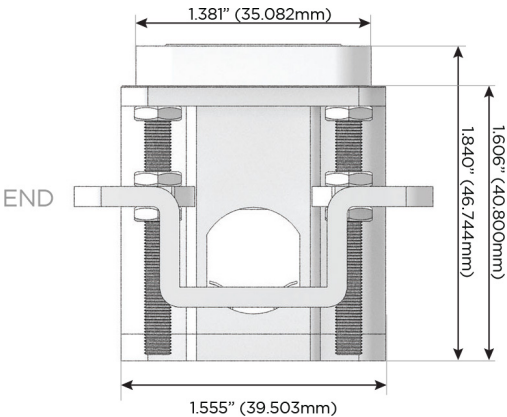

### Plug:

Supplied with Low Profile Flat 45° Angle 120 VAC Plug

Optional Standard Straight 120 VAC Plug

Optional Straight 120 VAC Pass-through Plug

- CLEAN, COMPACT DESIGN
- STREAMLINED
- LOW PROFILE
- SIDE-EXITING CORDS
- PLUG & PLAY
- 6' AC CORD & PLUG (FLAT PLUG STANDARD)
- CUSTOMIZABLE CONFIGURATIONS AND FINISHES
- UL LISTED FOR MOUNTING IN FURNITURE
- 15A

# M-POWER-3T

AC POWER & DATA CONNECTIVITY SOLUTION

M-POWER-3TW-AE6-SS4B

Specs:

**Modules/Ports:**

- A** Tamper Resistant AC Receptacle
- E** USB-A & USB-C (20W)
- 6** CAT 6

Distributed by

Mormax Company, Inc.