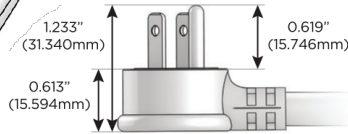

M-POWER-3T

AC POWER & DATA CONNECTIVITY SOLUTION

M-POWER-3TW-AE6-SS4AB

Specs:

Modules/Ports:

- A** Tamper Resistant AC Receptacle
- E** USB-A & USB-C (20W)
- 6** CAT 6

Distributed by

Mormax Company, Inc.