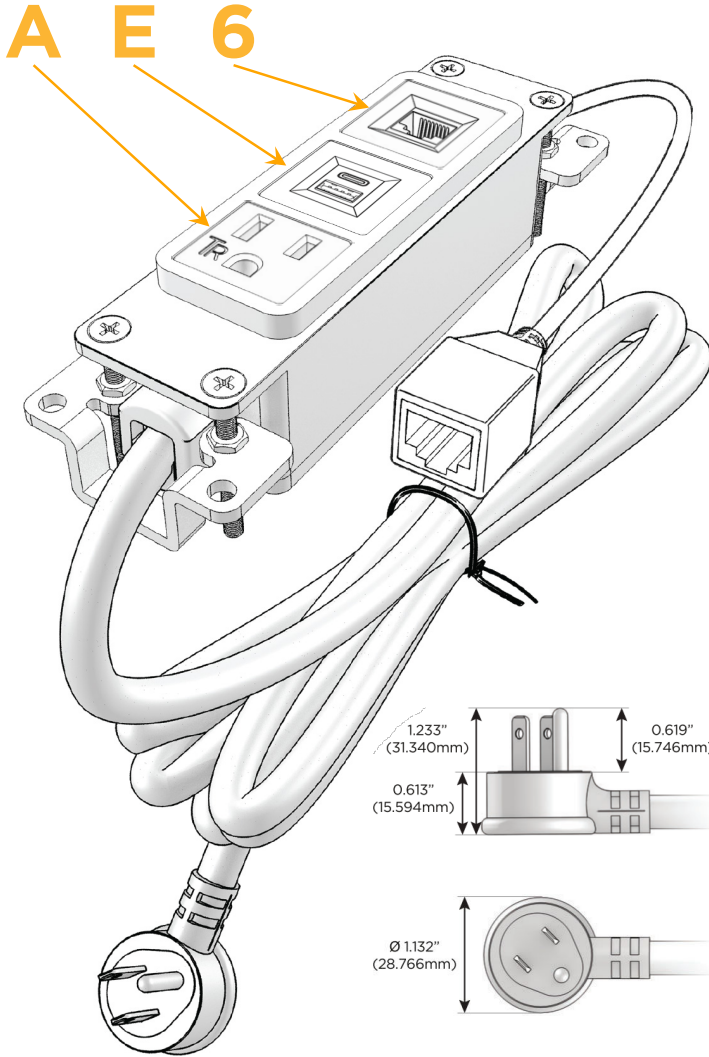

Bezel Finish: **BRUSHED STAINLESS (ABS)**

Custom Finishes Available M-POWER-3TW-AE6-SS4AB

Features:

Module/Port Options:

- A** Tamper Resistant AC Receptacle
- E** USB-A & USB-C (20W)
- M** Double USB-A (Fast Charging Ports - 18W)
- H** HDMI
- 6** CAT 6
- 12** RJ 12
- X** Switched AC
- Y** 3-Way Switch (Low Voltage)
- V** USB-C (45W High Speed Charging Port)
- S** USB-C (25W High Speed Charging Port)
- R** Switched AC (Rocker Switch)
- D** Dimmer Switch

Plug:

Supplied with Low Profile Flat 45° Angle 120 VAC Plug

Optional Standard Straight 120 VAC Plug

Optional Straight 120 VAC Pass-through Plug

- CLEAN, COMPACT DESIGN
- STREAMLINED
- LOW PROFILE
- SIDE-EXITING CORDS
- PLUG & PLAY
- 6' AC CORD & PLUG (FLAT PLUG STANDARD)
- CUSTOMIZABLE CONFIGURATIONS AND FINISHES
- UL LISTED FOR MOUNTING IN FURNITURE
- 15A

M-POWER-3T

AC POWER & DATA CONNECTIVITY SOLUTION

M-POWER-3TW-AE6-SS4AB

Specs:

Modules/Ports:

- A** Tamper Resistant AC Receptacle
- E** USB-A & USB-C (20W)
- 6** CAT 6

Distributed by

Mormax Company, Inc.