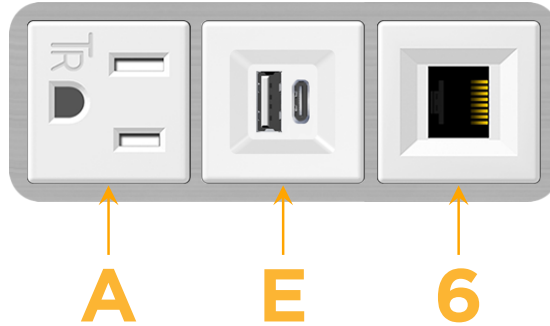

Bezel Finish: **BRUSHED STAINLESS (ABS)**

Custom Finishes Available M-POWER-3TW-AE6-SS4AB

Features:

Module/Port Options:

- A** Tamper Resistant AC Receptacle
- E** USB-A & USB-C (20W)
- M** Double USB-A (Fast Charging Ports - 18W)
- H** HDMI
- 6** CAT 6
- 12** RJ 12
- X** Switched AC
- Y** 3-Way Switch (Low Voltage)
- V** USB-C (45W High Speed Charging Port)
- S** USB-C (25W High Speed Charging Port)
- R** Switched AC (Rocker Switch)
- D** Dimmer Switch

Plug:

Supplied with Low Profile Flat 45° Angle 120 VAC Plug

Optional Standard Straight 120 VAC Plug

Optional Straight 120 VAC Pass-through Plug

- CLEAN, COMPACT DESIGN
- STREAMLINED
- LOW PROFILE
- SIDE-EXITING CORDS
- PLUG & PLAY
- 6' AC CORD & PLUG (FLAT PLUG STANDARD)
- CUSTOMIZABLE CONFIGURATIONS AND FINISHES
- UL LISTED FOR MOUNTING IN FURNITURE
- 15A

M-POWER-3T

AC POWER & DATA CONNECTIVITY SOLUTION

M-POWER-3TW-AE6-SS4AB

Specs:

Modules/Ports:

- A** Tamper Resistant AC Receptacle
- E** USB-A & USB-C (20W)
- 6** CAT 6

Distributed by

Mormax Company, Inc.