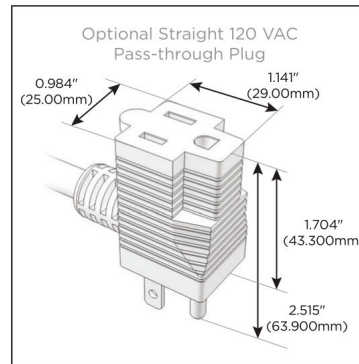

Plug:

Supplied with Low Profile Flat 45° Angle 120 VAC Plug

Optional Standard Straight 120 VAC Plug

Optional Straight 120 VAC Pass-through Plug

- CLEAN, COMPACT DESIGN
- STREAMLINED
- LOW PROFILE
- SIDE-EXITING CORDS
- PLUG & PLAY
- 6' AC CORD & PLUG (FLAT PLUG STANDARD)
- CUSTOMIZABLE CONFIGURATIONS AND FINISHES
- UL LISTED FOR MOUNTING IN FURNITURE
- 15A

M-POWER-3T

AC POWER & DATA CONNECTIVITY SOLUTION

M-POWER-3TW-AE6-SS4AB

Specs:

Modules/Ports:

- A** Tamper Resistant AC Receptacle
- E** USB-A & USB-C (20W)
- 6** CAT 6

Distributed by

Mormax Company, Inc.