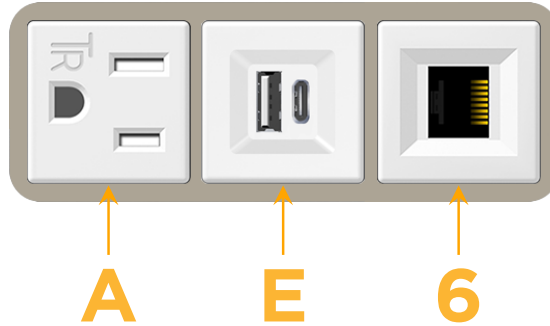

M-POWER-3T

AC POWER & DATA CONNECTIVITY SOLUTION

M-POWER-3TW-AE6-SAB

Distributed by

Mormax Company, Inc.

8 Westchester Plaza

Elmsford, NY 10523

914-699-0101

sales@mormax.com

mormax.com

Metro Light & Power's line of power & data solutions offers sophisticated design elements combined with greater ease of installation. Streamlined and low-profile, enhanced by side-exiting cords, our outlets advance the industry with their cutting edge look and feel. We believe flexibility is key, and we provide a variety of mounting options, including the ability to mount in limited spaces. Our outlets are available in many finishes and configurations, in addition to a custom color and finish capability for our clients.

Bezel Finish: **SATIN NICKEL (ABS)**

Custom Finishes Available M-POWER-3TW-AE6-SAB

Features:

Module/Port Options:

- **A** Tamper Resistant AC Receptacle
- **E** USB-A & USB-C (20W)
- **M** Double USB-A (Fast Charging Ports - 18W)
- **H** HDMI
- **6** CAT 6
- **12** RJ 12
- **X** Switched AC
- **Y** 3-Way Switch (Low Voltage)
- **V** USB-C (45W High Speed Charging Port)
- **S** USB-C (25W High Speed Charging Port)
- **R** Switched AC (Rocker Switch)
- **D** Dimmer Switch

Plug:

Supplied with Low Profile Flat 45° Angle 120 VAC Plug

Optional Standard Straight 120 VAC Plug

Optional Straight 120 VAC Pass-through Plug

- CLEAN, COMPACT DESIGN
- STREAMLINED
- LOW PROFILE
- SIDE-EXITING CORDS
- PLUG & PLAY
- 6' AC CORD & PLUG (FLAT PLUG STANDARD)
- CUSTOMIZABLE CONFIGURATIONS AND FINISHES
- UL LISTED FOR MOUNTING IN FURNITURE
- 15A