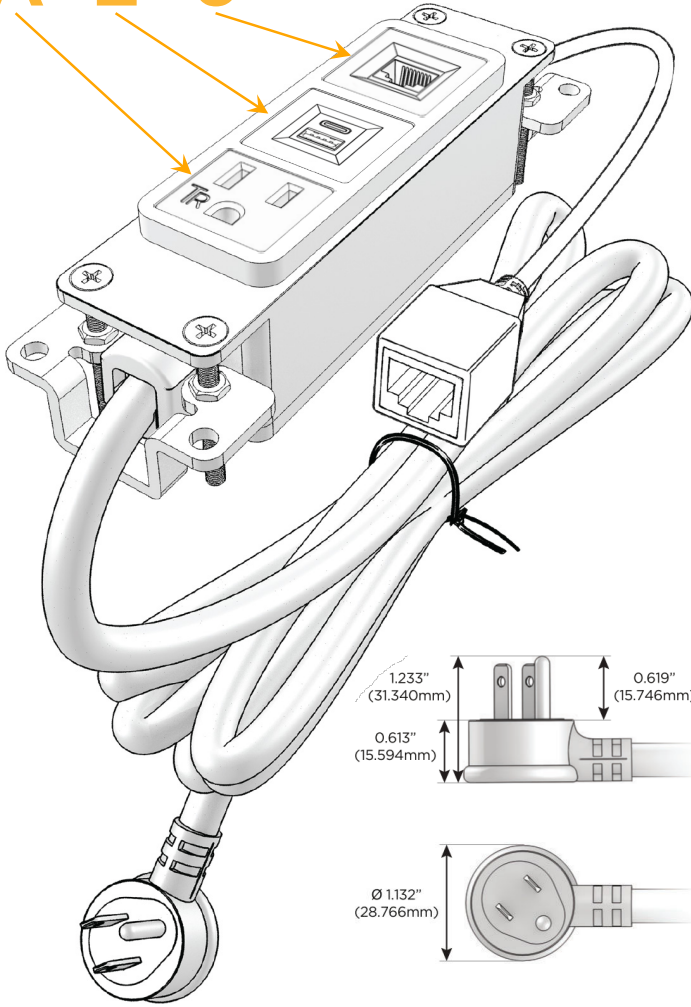

M-POWER-3T

AC POWER & DATA CONNECTIVITY SOLUTION

M-POWER-3TW-AE6-SAB

Specs:

Modules/Ports:

- **A** Tamper Resistant AC Receptacle
- **E** USB-A & USB-C (20W)
- **6** CAT 6

Distributed by

Mormax Company, Inc.

8 Westchester Plaza

Elmsford, NY 10523

914-699-0101

sales@mormax.com

mormax.com

A E 6