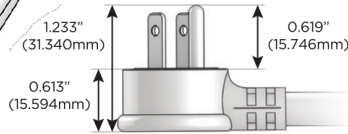

M-POWER-3T

AC POWER & DATA CONNECTIVITY SOLUTION

M-POWER-3TW-AE6-CRAB

Specs:

Modules/Ports:

- **A** Tamper Resistant AC Receptacle
- **E** USB-A & USB-C (20W)
- **6** CAT 6

Distributed by

Mormax Company, Inc.

8 Westchester Plaza

Elmsford, NY 10523

914-699-0101

sales@mormax.com

mormax.com

TOP