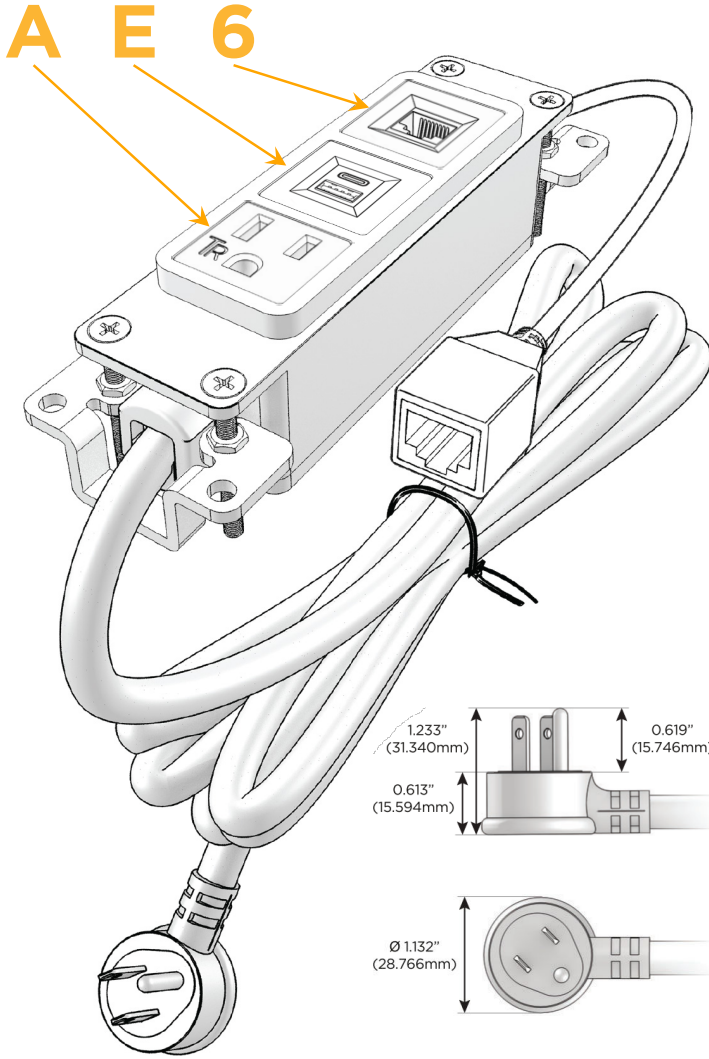

M-POWER-3T

AC POWER & DATA CONNECTIVITY SOLUTION

M-POWER-3TW-AE6-CRAB

Specs:

Modules/Ports:

- **A** Tamper Resistant AC Receptacle
- **E** USB-A & USB-C (20W)
- **6** CAT 6

Distributed by

Mormax Company, Inc.

8 Westchester Plaza

Elmsford, NY 10523

914-699-0101

sales@mormax.com

mormax.com