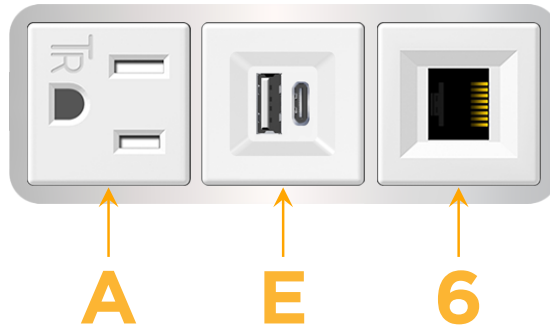

Bezel Finish: **CHROME (ABS)**

Custom Finishes Available M-POWER-3TW-AE6-CRAB

Features:

Module/Port Options:

- A Tamper Resistant AC Receptacle
- E USB-A & USB-C (20W)
- M Double USB-A (Fast Charging Ports - 18W)
- H HDMI
- 6 CAT 6
- 12 RJ 12
- X Switched AC
- Y 3-Way Switch (Low Voltage)
- V USB-C (45W High Speed Charging Port)
- S USB-C (25W High Speed Charging Port)
- R Switched AC (Rocker Switch)
- D Dimmer Switch

Plug:

Supplied with Low Profile Flat 45° Angle 120 VAC Plug

Optional Standard Straight 120 VAC Plug

Optional Straight 120 VAC Pass-through Plug

- CLEAN, COMPACT DESIGN
- STREAMLINED
- LOW PROFILE
- SIDE-EXITING CORDS
- PLUG & PLAY
- 6' AC CORD & PLUG (FLAT PLUG STANDARD)
- CUSTOMIZABLE CONFIGURATIONS AND FINISHES
- UL LISTED FOR MOUNTING IN FURNITURE
- 15A

M-POWER-3T

AC POWER & DATA CONNECTIVITY SOLUTION

M-POWER-3TW-AE6-CRAB

Specs:

Modules/Ports:

- A** Tamper Resistant AC Receptacle
- E** USB-A & USB-C (20W)
- 6** CAT 6

Distributed by

Mormax Company, Inc.