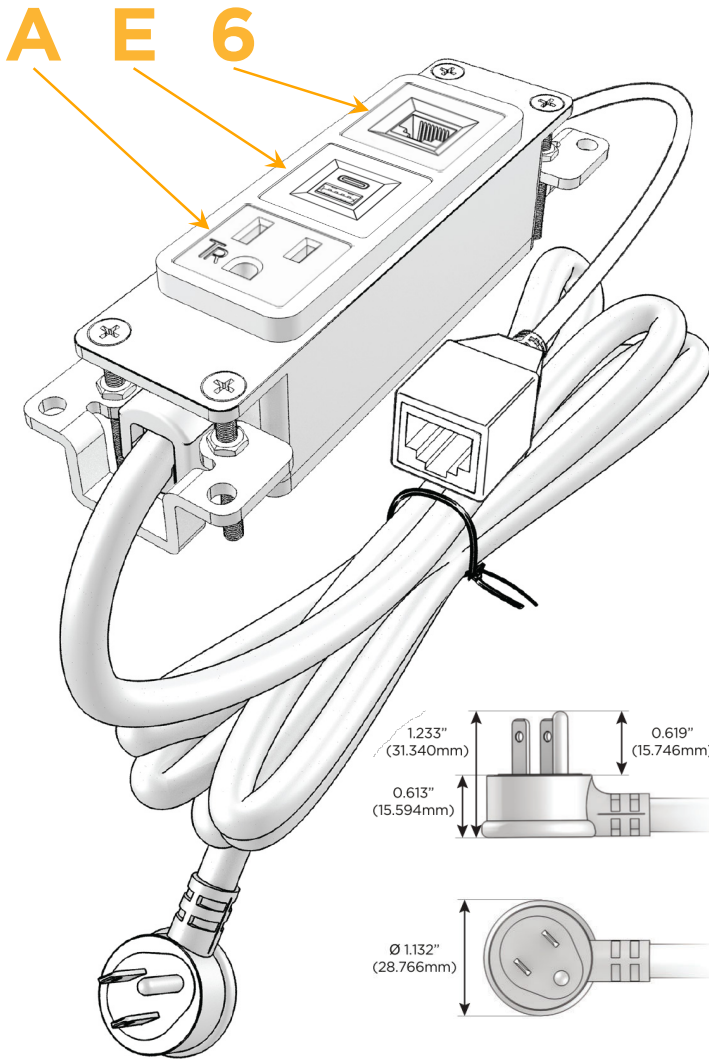

### Module/Port Options:

- A** Tamper Resistant AC Receptacle
- E** USB-A & USB-C (20W)
- M** Double USB-A (Fast Charging Ports - 18W)
- H** HDMI
- 6** CAT 6
- 12** RJ 12
- X** Switched AC
- Y** 3-Way Switch (Low Voltage)
- V** USB-C (45W High Speed Charging Port)
- S** USB-C (25W High Speed Charging Port)
- R** Switched AC (Rocker Switch)
- D** Dimmer Switch

### Plug:

Supplied with Low Profile Flat 45° Angle 120 VAC Plug

Optional Standard Straight 120 VAC Plug

Optional Straight 120 VAC Pass-through Plug

- CLEAN, COMPACT DESIGN
- STREAMLINED
- LOW PROFILE
- SIDE-EXITING CORDS
- PLUG & PLAY
- 6' AC CORD & PLUG (FLAT PLUG STANDARD)
- CUSTOMIZABLE CONFIGURATIONS AND FINISHES
- UL LISTED FOR MOUNTING IN FURNITURE
- 15A

# M-POWER-3T

AC POWER & DATA CONNECTIVITY SOLUTION

M-POWER-3TW-AE6-CHAB

Specs:

**Modules/Ports:**

- A** Tamper Resistant AC Receptacle
- E** USB-A & USB-C (20W)
- 6** CAT 6

Distributed by

Mormax Company, Inc.