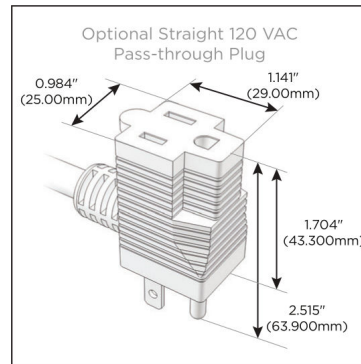

### Module/Port Options:

- A** Tamper Resistant AC Receptacle
- E** USB-A & USB-C (20W)
- M** Double USB-A (Fast Charging Ports - 18W)
- H** HDMI
- 6** CAT 6
- 12** RJ 12
- X** Switched AC
- Y** 3-Way Switch (Low Voltage)
- V** USB-C (45W High Speed Charging Port)
- S** USB-C (25W High Speed Charging Port)
- R** Switched AC (Rocker Switch)
- D** Dimmer Switch

### Plug:

Supplied with Low Profile Flat 45° Angle 120 VAC Plug

Optional Standard Straight 120 VAC Plug

Optional Straight 120 VAC Pass-through Plug

- CLEAN, COMPACT DESIGN
- STREAMLINED
- LOW PROFILE
- SIDE-EXITING CORDS
- PLUG & PLAY
- 6' AC CORD & PLUG (FLAT PLUG STANDARD)
- CUSTOMIZABLE CONFIGURATIONS AND FINISHES
- UL LISTED FOR MOUNTING IN FURNITURE
- 15A

# M-POWER-3T

AC POWER & DATA CONNECTIVITY SOLUTION

M-POWER-3TW-AE6-CHAB

Specs:

**Modules/Ports:**

- A** Tamper Resistant AC Receptacle
- E** USB-A & USB-C (20W)
- 6** CAT 6

Distributed by

Mormax Company, Inc.