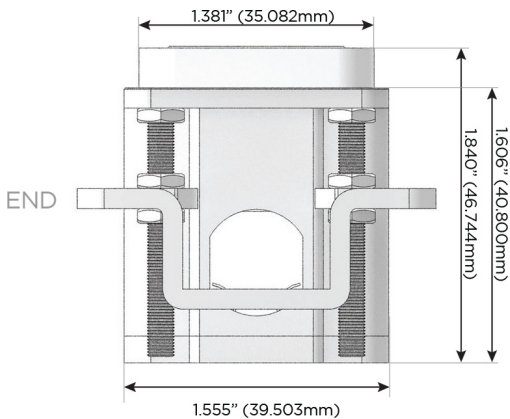

### Plug:

Supplied with Low Profile Flat 45° Angle 120 VAC Plug

Optional Standard Straight 120 VAC Plug

Optional Straight 120 VAC Pass-through Plug

- CLEAN, COMPACT DESIGN
- STREAMLINED
- LOW PROFILE
- SIDE-EXITING CORDS
- PLUG & PLAY
- 6' AC CORD & PLUG (FLAT PLUG STANDARD)
- CUSTOMIZABLE CONFIGURATIONS AND FINISHES
- UL LISTED FOR MOUNTING IN FURNITURE
- 15A

# M-POWER-3T

AC POWER & DATA CONNECTIVITY SOLUTION

M-POWER-3TW-AE6-CHAB

Specs:

**Modules/Ports:**

- A** Tamper Resistant AC Receptacle
- E** USB-A & USB-C (20W)
- 6** CAT 6

Distributed by

Mormax Company, Inc.