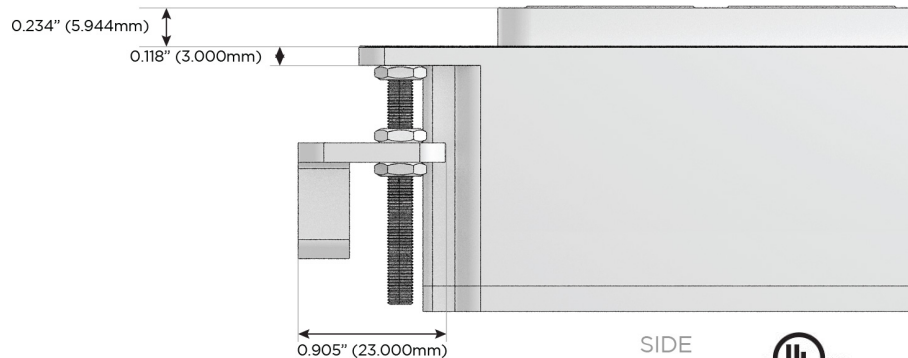

# M-POWER-3T

AC POWER & DATA CONNECTIVITY SOLUTION

M-POWER-3TW-AE6-CHAB

Specs:

**Modules/Ports:**

- A** Tamper Resistant AC Receptacle
- E** USB-A & USB-C (20W)
- 6** CAT 6

Distributed by

Mormax Company, Inc.