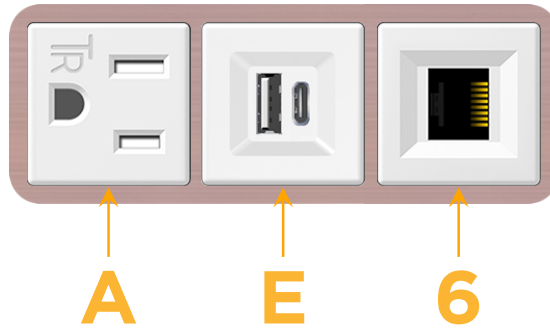

M-POWER-3T

AC POWER & DATA CONNECTIVITY SOLUTION

M-POWER-3TW-AE6-CHAB

Distributed by

Mormax Company, Inc.

8 Westchester Plaza

Elmsford, NY 10523

914-699-0101

sales@mormax.com

mormax.com

Metro Light & Power's line of power & data solutions offers sophisticated design elements combined with greater ease of installation. Streamlined and low-profile, enhanced by side-exiting cords, our outlets advance the industry with their cutting edge look and feel. We believe flexibility is key, and we provide a variety of mounting options, including the ability to mount in limited spaces. Our outlets are available in many finishes and configurations, in addition to a custom color and finish capability for our clients.

Bezel Finish: **CHAMPAGNE (ABS)**

Custom Finishes Available M-POWER-3TW-AE6-CHAB

Features:

Module/Port Options:

- **A** Tamper Resistant AC Receptacle
- **E** USB-A & USB-C (20W)
- **M** Double USB-A (Fast Charging Ports - 18W)
- **H** HDMI
- **6** CAT 6
- **12** RJ 12
- **X** Switched AC
- **Y** 3-Way Switch (Low Voltage)
- **V** USB-C (45W High Speed Charging Port)
- **S** USB-C (25W High Speed Charging Port)
- **R** Switched AC (Rocker Switch)
- **D** Dimmer Switch

Plug:

Supplied with Low Profile Flat 45° Angle 120 VAC Plug

Optional Standard Straight 120 VAC Plug

Optional Straight 120 VAC Pass-through Plug

- CLEAN, COMPACT DESIGN
- STREAMLINED
- LOW PROFILE
- SIDE-EXITING CORDS
- PLUG & PLAY
- 6' AC CORD & PLUG (FLAT PLUG STANDARD)
- CUSTOMIZABLE CONFIGURATIONS AND FINISHES
- UL LISTED FOR MOUNTING IN FURNITURE
- 15A