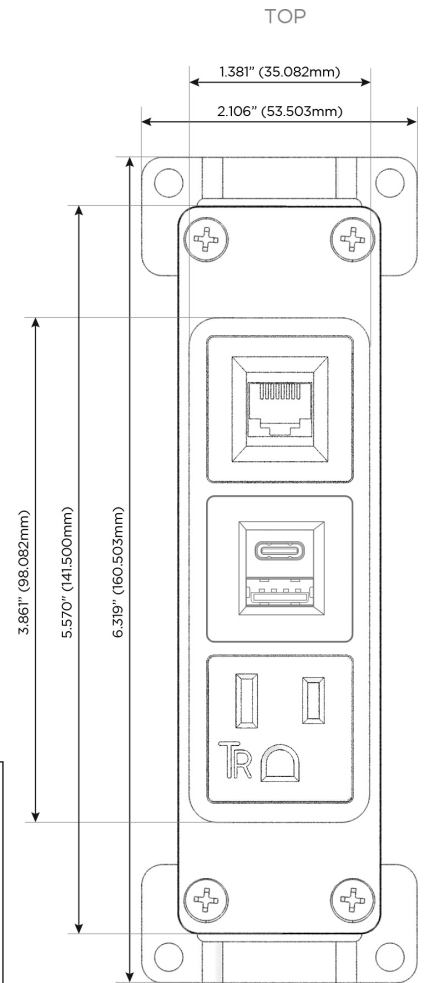

### Module/Port Options:

- A** Tamper Resistant AC Receptacle
- E** USB-A & USB-C (20W)
- M** Double USB-A (Fast Charging Ports - 18W)
- H** HDMI
- 6** CAT 6
- 12** RJ 12
- X** Switched AC
- Y** 3-Way Switch (Low Voltage)
- V** USB-C (45W High Speed Charging Port)
- S** USB-C (25W High Speed Charging Port)
- R** Switched AC (Rocker Switch)
- D** Dimmer Switch

### Plug:

Supplied with Low Profile Flat 45° Angle 120 VAC Plug

Optional Standard Straight 120 VAC Plug

Optional Straight 120 VAC Pass-through Plug

- CLEAN, COMPACT DESIGN
- STREAMLINED
- LOW PROFILE
- SIDE-EXITING CORDS
- PLUG & PLAY
- 6' AC CORD & PLUG (FLAT PLUG STANDARD)
- CUSTOMIZABLE CONFIGURATIONS AND FINISHES
- UL LISTED FOR MOUNTING IN FURNITURE
- 15A

# M-POWER-3T

AC POWER & DATA CONNECTIVITY SOLUTION

M-POWER-3TW-AE6-CHAB

Specs:

**Modules/Ports:**

- A** Tamper Resistant AC Receptacle
- E** USB-A & USB-C (20W)
- 6** CAT 6

Distributed by

Mormax Company, Inc.