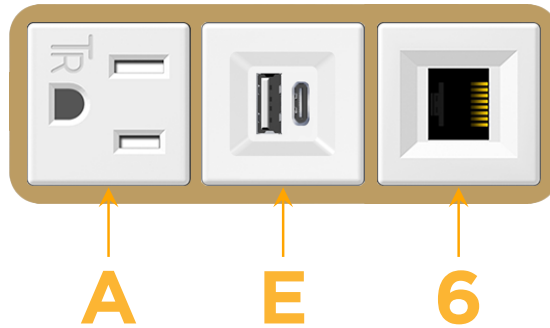

Bezel Finish: **STANDARD BRONZE (ABS)**

Custom Finishes Available M-POWER-3TW-AE6-BZAB

Features:

Module/Port Options:

- A** Tamper Resistant AC Receptacle
- E** USB-A & USB-C (20W)
- M** Double USB-A (Fast Charging Ports - 18W)
- H** HDMI
- 6** CAT 6
- 12** RJ 12
- X** Switched AC
- Y** 3-Way Switch (Low Voltage)
- V** USB-C (45W High Speed Charging Port)
- S** USB-C (25W High Speed Charging Port)
- R** Switched AC (Rocker Switch)
- D** Dimmer Switch

Plug:

Supplied with Low Profile Flat 45° Angle 120 VAC Plug

Optional Standard Straight 120 VAC Plug

Optional Straight 120 VAC Pass-through Plug

- CLEAN, COMPACT DESIGN
- STREAMLINED
- LOW PROFILE
- SIDE-EXITING CORDS
- PLUG & PLAY
- 6' AC CORD & PLUG (FLAT PLUG STANDARD)
- CUSTOMIZABLE CONFIGURATIONS AND FINISHES
- UL LISTED FOR MOUNTING IN FURNITURE
- 15A

M-POWER-3T

AC POWER & DATA CONNECTIVITY SOLUTION

M-POWER-3TW-AE6-BZAB

Specs:

Modules/Ports:

- A** Tamper Resistant AC Receptacle
- E** USB-A & USB-C (20W)
- 6** CAT 6

Distributed by

Mormax Company, Inc.