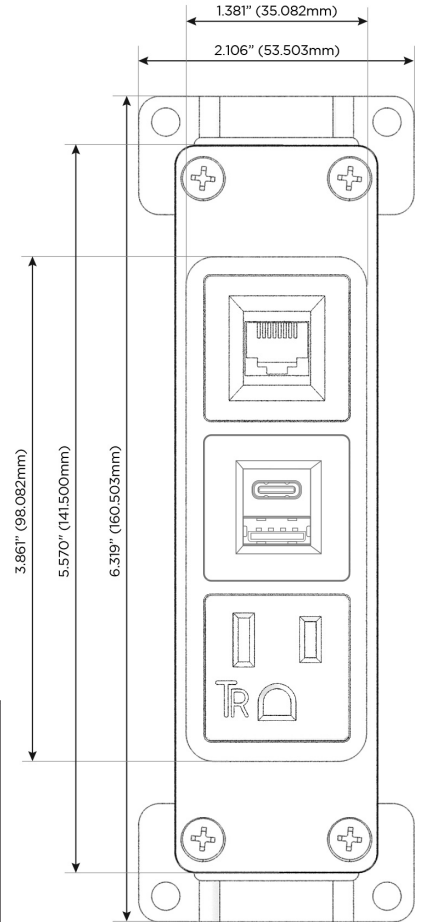

Distributed by

Mormax Company, Inc.

8 Westchester Plaza

Elmsford, NY 10523

914-699-0101

sales@mormax.com

mormax.com

TOP