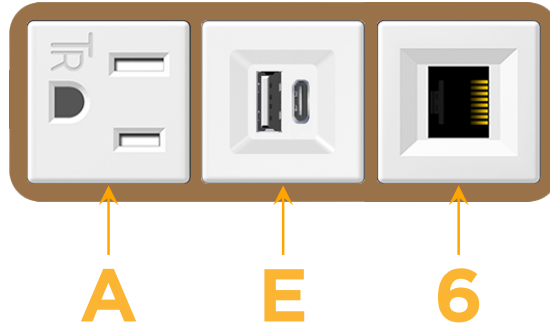

M-POWER-3T

AC POWER & DATA CONNECTIVITY SOLUTION

M-POWER-3TW-AE6-BZ5AB

Distributed by

Mormax Company, Inc.

8 Westchester Plaza

Elmsford, NY 10523

914-699-0101

sales@mormax.com

mormax.com

Metro Light & Power's line of power & data solutions offers sophisticated design elements combined with greater ease of installation. Streamlined and low-profile, enhanced by side-exiting cords, our outlets advance the industry with their cutting edge look and feel. We believe flexibility is key, and we provide a variety of mounting options, including the ability to mount in limited spaces. Our outlets are available in many finishes and configurations, in addition to a custom color and finish capability for our clients.

Bezel Finish: **ARCHITECTURAL BRONZE (ABS)**

Custom Finishes Available M-POWER-3TW-AE6-BZ5AB

Features:

Module/Port Options:

- **A** Tamper Resistant AC Receptacle
- **E** USB-A & USB-C (20W)
- **M** Double USB-A (Fast Charging Ports - 18W)
- **H** HDMI
- **6** CAT 6
- **12** RJ 12
- **X** Switched AC
- **Y** 3-Way Switch (Low Voltage)
- **V** USB-C (45W High Speed Charging Port)
- **S** USB-C (25W High Speed Charging Port)
- **R** Switched AC (Rocker Switch)
- **D** Dimmer Switch

Plug:

Supplied with Low Profile Flat 45° Angle 120 VAC Plug

Optional Standard Straight 120 VAC Plug

Optional Straight 120 VAC Pass-through Plug

- CLEAN, COMPACT DESIGN
- STREAMLINED
- LOW PROFILE
- SIDE-EXITING CORDS
- PLUG & PLAY
- 6' AC CORD & PLUG (FLAT PLUG STANDARD)
- CUSTOMIZABLE CONFIGURATIONS AND FINISHES
- UL LISTED FOR MOUNTING IN FURNITURE
- 15A