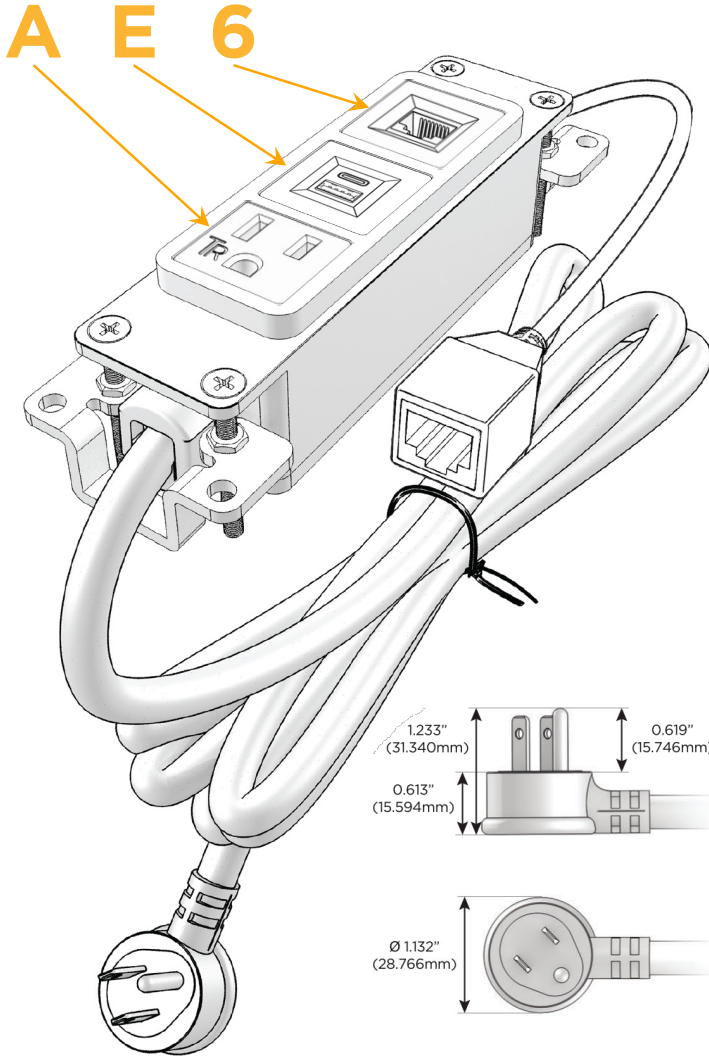

### Module/Port Options:

- A** Tamper Resistant AC Receptacle
- E** USB-A & USB-C (20W)
- M** Double USB-A (Fast Charging Ports - 18W)
- H** HDMI
- 6** CAT 6
- 12** RJ 12
- X** Switched AC
- Y** 3-Way Switch (Low Voltage)
- V** USB-C (45W High Speed Charging Port)
- S** USB-C (25W High Speed Charging Port)
- R** Switched AC (Rocker Switch)
- D** Dimmer Switch

### Plug:

Supplied with Low Profile Flat 45° Angle 120 VAC Plug

Optional Standard Straight 120 VAC Plug

Optional Straight 120 VAC Pass-through Plug

- CLEAN, COMPACT DESIGN
- STREAMLINED
- LOW PROFILE
- SIDE-EXITING CORDS
- PLUG & PLAY
- 6' AC CORD & PLUG (FLAT PLUG STANDARD)
- CUSTOMIZABLE CONFIGURATIONS AND FINISHES
- UL LISTED FOR MOUNTING IN FURNITURE
- 15A

# M-POWER-3T

AC POWER & DATA CONNECTIVITY SOLUTION

M-POWER-3TW-AE6-BZ5AB

Specs:

**Modules/Ports:**

- A** Tamper Resistant AC Receptacle
- E** USB-A & USB-C (20W)
- 6** CAT 6

Distributed by

Mormax Company, Inc.