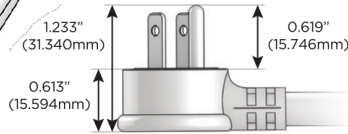

M-POWER-3T

AC POWER & DATA CONNECTIVITY SOLUTION

M-POWER-3TW-AE6-BZ5AAB

Specs:

Modules/Ports:

- **A** Tamper Resistant AC Receptacle
- **E** USB-A & USB-C (20W)
- **6** CAT 6

Distributed by

Mormax Company, Inc.

8 Westchester Plaza

Elmsford, NY 10523

914-699-0101

sales@mormax.com

mormax.com

TOP