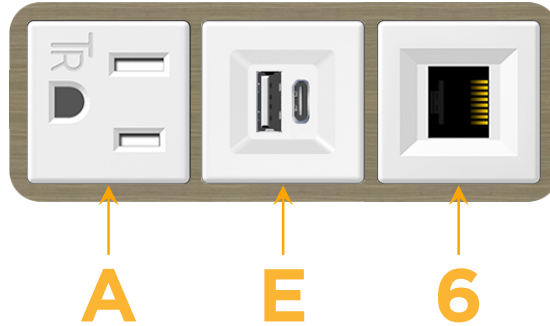

Bezel Finish: **ANTIQUED ARCHITECTURAL BRONZE (ABS)**

Custom Finishes Available M-POWER-3TW-AE6-BZ5AAB

Features:

Module/Port Options:

- A** Tamper Resistant AC Receptacle
- E** USB-A & USB-C (20W)
- M** Double USB-A (Fast Charging Ports - 18W)
- H** HDMI
- 6** CAT 6
- 12** RJ 12
- X** Switched AC
- Y** 3-Way Switch (Low Voltage)
- V** USB-C (45W High Speed Charging Port)
- S** USB-C (25W High Speed Charging Port)
- R** Switched AC (Rocker Switch)
- D** Dimmer Switch

Plug:

Supplied with Low Profile Flat 45° Angle 120 VAC Plug

Optional Standard Straight 120 VAC Plug

Optional Straight 120 VAC Pass-through Plug

- CLEAN, COMPACT DESIGN
- STREAMLINED
- LOW PROFILE
- SIDE-EXITING CORDS
- PLUG & PLAY
- 6' AC CORD & PLUG (FLAT PLUG STANDARD)
- CUSTOMIZABLE CONFIGURATIONS AND FINISHES
- UL LISTED FOR MOUNTING IN FURNITURE
- 15A

M-POWER-3T

AC POWER & DATA CONNECTIVITY SOLUTION

M-POWER-3TW-AE6-BZ5AAB

Specs:

Modules/Ports:

- A** Tamper Resistant AC Receptacle
- E** USB-A & USB-C (20W)
- 6** CAT 6

Distributed by

Mormax Company, Inc.