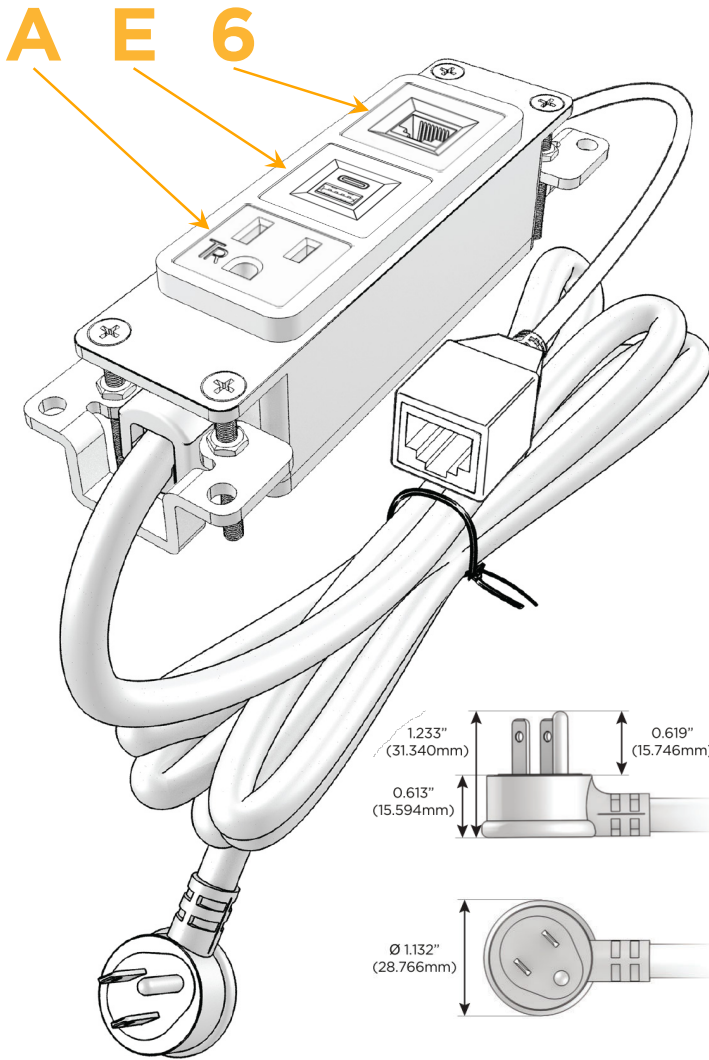

M-POWER-3T

AC POWER & DATA CONNECTIVITY SOLUTION

M-POWER-3TW-AE6-BZ5AAB

Specs:

Modules/Ports:

- **A** Tamper Resistant AC Receptacle
- **E** USB-A & USB-C (20W)
- **6** CAT 6

Distributed by

Mormax Company, Inc.

8 Westchester Plaza

Elmsford, NY 10523

914-699-0101

sales@mormax.com

mormax.com