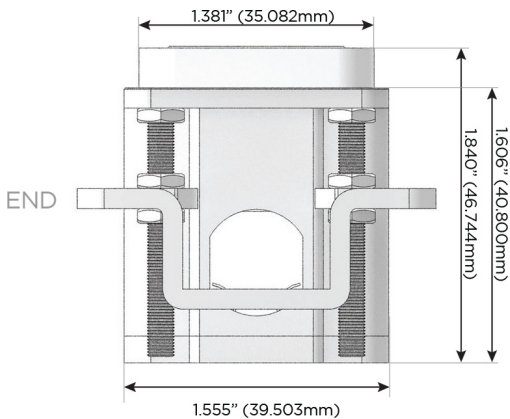

Plug:

Supplied with Low Profile Flat 45° Angle 120 VAC Plug

Optional Standard Straight 120 VAC Plug

Optional Straight 120 VAC Pass-through Plug

- CLEAN, COMPACT DESIGN
- STREAMLINED
- LOW PROFILE
- SIDE-EXITING CORDS
- PLUG & PLAY
- 6' AC CORD & PLUG (FLAT PLUG STANDARD)
- CUSTOMIZABLE CONFIGURATIONS AND FINISHES
- UL LISTED FOR MOUNTING IN FURNITURE
- 15A

M-POWER-3T

AC POWER & DATA CONNECTIVITY SOLUTION

M-POWER-3TW-AE6-BRAB

Specs:

Modules/Ports:

- A** Tamper Resistant AC Receptacle
- E** USB-A & USB-C (20W)
- 6** CAT 6

Distributed by

Mormax Company, Inc.