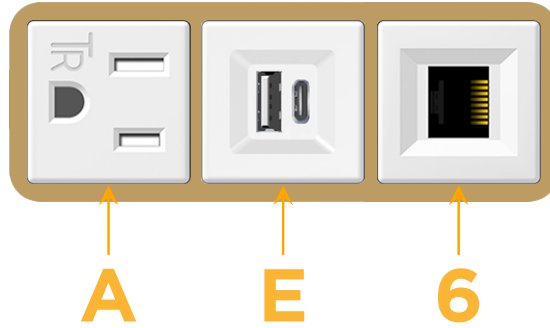

Bezel Finish: **BRASS (ABS)**

Custom Finishes Available M-POWER-3TW-AE6-BRAB

Features:

Module/Port Options:

- A** Tamper Resistant AC Receptacle
- E** USB-A & USB-C (20W)
- M** Double USB-A (Fast Charging Ports - 18W)
- H** HDMI
- 6** CAT 6
- 12** RJ 12
- X** Switched AC
- Y** 3-Way Switch (Low Voltage)
- V** USB-C (45W High Speed Charging Port)
- S** USB-C (25W High Speed Charging Port)
- R** Switched AC (Rocker Switch)
- D** Dimmer Switch

Plug:

Supplied with Low Profile Flat 45° Angle 120 VAC Plug

Optional Standard Straight 120 VAC Plug

Optional Straight 120 VAC Pass-through Plug

- CLEAN, COMPACT DESIGN
- STREAMLINED
- LOW PROFILE
- SIDE-EXITING CORDS
- PLUG & PLAY
- 6' AC CORD & PLUG (FLAT PLUG STANDARD)
- CUSTOMIZABLE CONFIGURATIONS AND FINISHES
- UL LISTED FOR MOUNTING IN FURNITURE
- 15A

M-POWER-3T

AC POWER & DATA CONNECTIVITY SOLUTION

M-POWER-3TW-AE6-BRAB

Specs:

Modules/Ports:

- A** Tamper Resistant AC Receptacle
- E** USB-A & USB-C (20W)
- 6** CAT 6

Distributed by

Mormax Company, Inc.