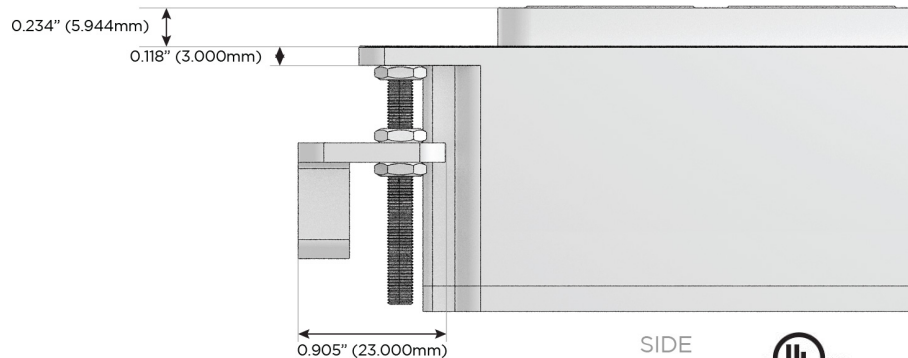

M-POWER-3T

AC POWER & DATA CONNECTIVITY SOLUTION

M-POWER-3TW-AE6-BRAB

Specs:

Modules/Ports:

- A** Tamper Resistant AC Receptacle
- E** USB-A & USB-C (20W)
- 6** CAT 6

Distributed by

Mormax Company, Inc.