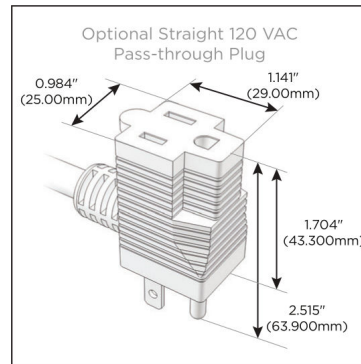

Plug:

Supplied with Low Profile Flat 45° Angle 120 VAC Plug

Optional Standard Straight 120 VAC Plug

Optional Straight 120 VAC Pass-through Plug

- CLEAN, COMPACT DESIGN
- STREAMLINED
- LOW PROFILE
- SIDE-EXITING CORDS
- PLUG & PLAY
- 6' AC CORD & PLUG (FLAT PLUG STANDARD)
- CUSTOMIZABLE CONFIGURATIONS AND FINISHES
- UL LISTED FOR MOUNTING IN FURNITURE
- 15A

M-POWER-3T

AC POWER & DATA CONNECTIVITY SOLUTION

M-POWER-3TW-AE6-BRAB

Specs:

Modules/Ports:

- A** Tamper Resistant AC Receptacle
- E** USB-A & USB-C (20W)
- 6** CAT 6

Distributed by

Mormax Company, Inc.