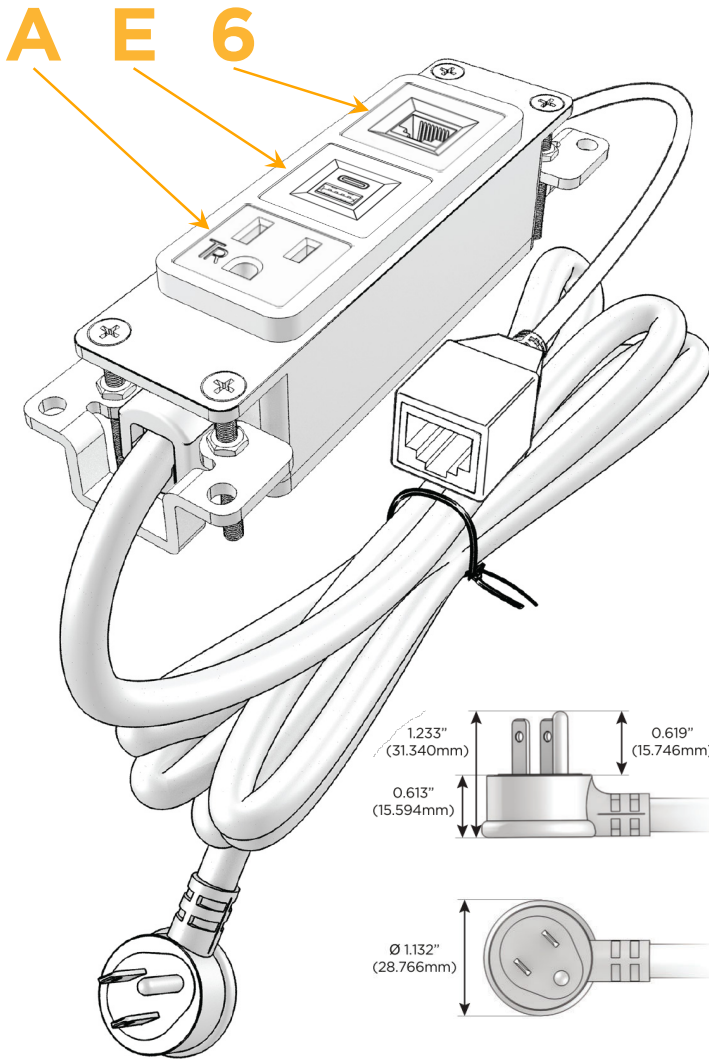

Bezel Finish: **BRASS (ABS)**

Custom Finishes Available M-POWER-3TW-AE6-BRAB

Features:

Module/Port Options:

- A** Tamper Resistant AC Receptacle
- E** USB-A & USB-C (20W)
- M** Double USB-A (Fast Charging Ports - 18W)
- H** HDMI
- 6** CAT 6
- 12** RJ 12
- X** Switched AC
- Y** 3-Way Switch (Low Voltage)
- V** USB-C (45W High Speed Charging Port)
- S** USB-C (25W High Speed Charging Port)
- R** Switched AC (Rocker Switch)
- D** Dimmer Switch

Plug:

Supplied with Low Profile Flat 45° Angle 120 VAC Plug

Optional Standard Straight 120 VAC Plug

Optional Straight 120 VAC Pass-through Plug

- CLEAN, COMPACT DESIGN
- STREAMLINED
- LOW PROFILE
- SIDE-EXITING CORDS
- PLUG & PLAY
- 6' AC CORD & PLUG (FLAT PLUG STANDARD)
- CUSTOMIZABLE CONFIGURATIONS AND FINISHES
- UL LISTED FOR MOUNTING IN FURNITURE
- 15A

M-POWER-3T

AC POWER & DATA CONNECTIVITY SOLUTION

M-POWER-3TW-AE6-BRAB

Specs:

Modules/Ports:

- A** Tamper Resistant AC Receptacle
- E** USB-A & USB-C (20W)
- 6** CAT 6

Distributed by

Mormax Company, Inc.