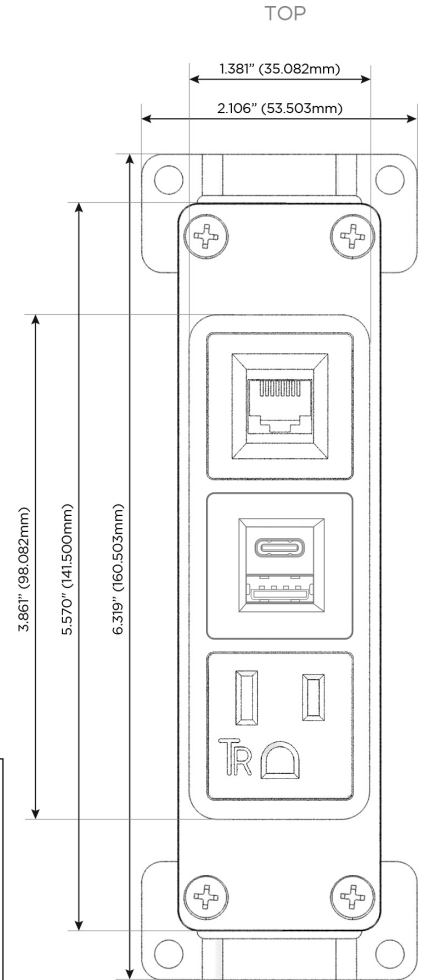

Bezel Finish: **BRASS (ABS)**

Custom Finishes Available M-POWER-3TW-AE6-BRAB

Features:

Module/Port Options:

- A** Tamper Resistant AC Receptacle
- E** USB-A & USB-C (20W)
- M** Double USB-A (Fast Charging Ports - 18W)
- H** HDMI
- 6** CAT 6
- 12** RJ 12
- X** Switched AC
- Y** 3-Way Switch (Low Voltage)
- V** USB-C (45W High Speed Charging Port)
- S** USB-C (25W High Speed Charging Port)
- R** Switched AC (Rocker Switch)
- D** Dimmer Switch

Plug:

Supplied with Low Profile Flat 45° Angle 120 VAC Plug

Optional Standard Straight 120 VAC Plug

Optional Straight 120 VAC Pass-through Plug

- CLEAN, COMPACT DESIGN
- STREAMLINED
- LOW PROFILE
- SIDE-EXITING CORDS
- PLUG & PLAY
- 6' AC CORD & PLUG (FLAT PLUG STANDARD)
- CUSTOMIZABLE CONFIGURATIONS AND FINISHES
- UL LISTED FOR MOUNTING IN FURNITURE
- 15A

M-POWER-3T

AC POWER & DATA CONNECTIVITY SOLUTION

M-POWER-3TW-AE6-BRAB

Specs:

Modules/Ports:

- A** Tamper Resistant AC Receptacle
- E** USB-A & USB-C (20W)
- 6** CAT 6

Distributed by

Mormax Company, Inc.