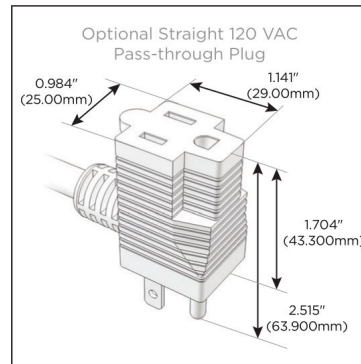

Plug:

Supplied with Low Profile Flat 45° Angle 120 VAC Plug

Optional Standard Straight 120 VAC Plug

Optional Straight 120 VAC Pass-through Plug

- CLEAN, COMPACT DESIGN
- STREAMLINED
- LOW PROFILE
- SIDE-EXITING CORDS
- PLUG & PLAY
- 6' AC CORD & PLUG (FLAT PLUG STANDARD)
- CUSTOMIZABLE CONFIGURATIONS AND FINISHES
- UL LISTED FOR MOUNTING IN FURNITURE
- 15A

M-POWER-3T

AC POWER & DATA CONNECTIVITY SOLUTION

M-POWER-3TW-AE6-BRAAB

Specs:

Modules/Ports:

- A** Tamper Resistant AC Receptacle
- E** USB-A & USB-C (20W)
- 6** CAT 6

Distributed by

Mormax Company, Inc.