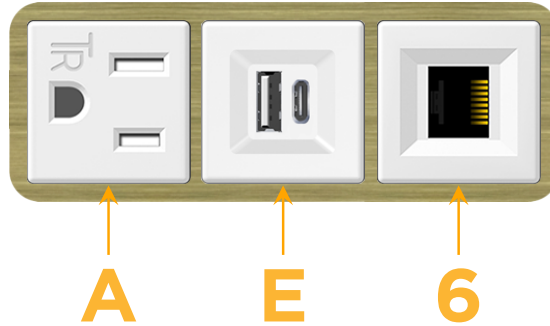

Bezel Finish: **BRASS ANTIQUED (ABS)**

Custom Finishes Available M-POWER-3TW-AE6-BRAAB

Features:

Module/Port Options:

- A** Tamper Resistant AC Receptacle
- E** USB-A & USB-C (20W)
- M** Double USB-A (Fast Charging Ports - 18W)
- H** HDMI
- 6** CAT 6
- 12** RJ 12
- X** Switched AC
- Y** 3-Way Switch (Low Voltage)
- V** USB-C (45W High Speed Charging Port)
- S** USB-C (25W High Speed Charging Port)
- R** Switched AC (Rocker Switch)
- D** Dimmer Switch

Plug:

Supplied with Low Profile Flat 45° Angle 120 VAC Plug

Optional Standard Straight 120 VAC Plug

Optional Straight 120 VAC Pass-through Plug

- CLEAN, COMPACT DESIGN
- STREAMLINED
- LOW PROFILE
- SIDE-EXITING CORDS
- PLUG & PLAY
- 6' AC CORD & PLUG (FLAT PLUG STANDARD)
- CUSTOMIZABLE CONFIGURATIONS AND FINISHES
- UL LISTED FOR MOUNTING IN FURNITURE
- 15A

M-POWER-3T

AC POWER & DATA CONNECTIVITY SOLUTION

M-POWER-3TW-AE6-BRAAB

Specs:

Modules/Ports:

- A** Tamper Resistant AC Receptacle
- E** USB-A & USB-C (20W)
- 6** CAT 6

Distributed by

Mormax Company, Inc.