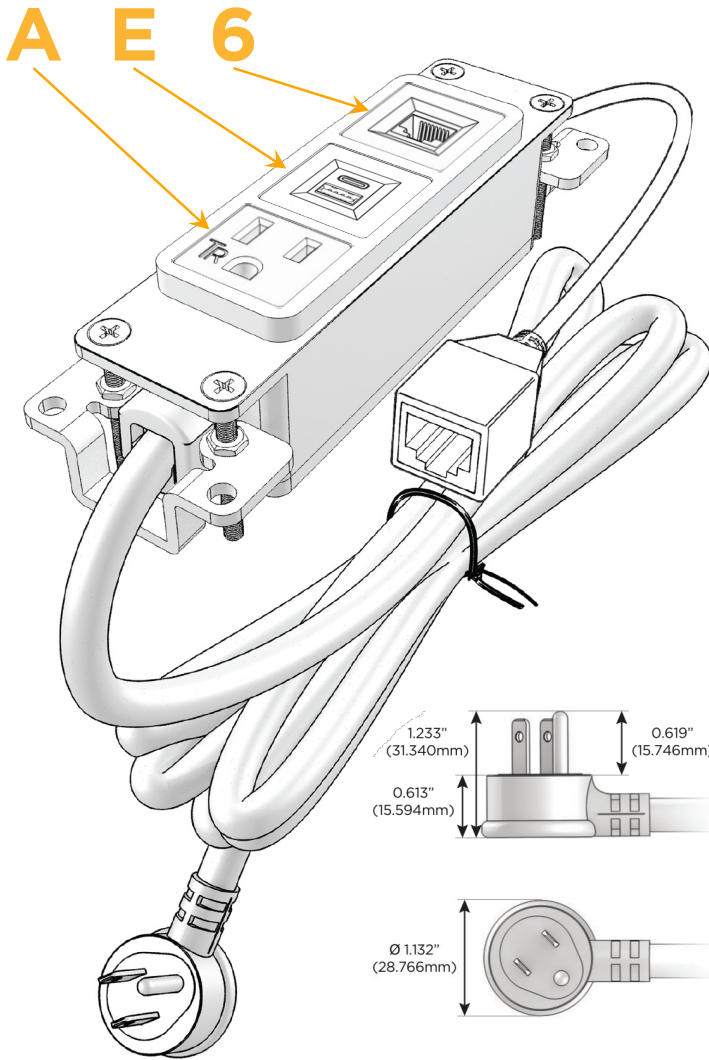

Bezel Finish: **BRASS ANTIQUED (ABS)**

Custom Finishes Available M-POWER-3TW-AE6-BRAAB

Features:

Module/Port Options:

- A** Tamper Resistant AC Receptacle
- E** USB-A & USB-C (20W)
- M** Double USB-A (Fast Charging Ports - 18W)
- H** HDMI
- 6** CAT 6
- 12** RJ 12
- X** Switched AC
- Y** 3-Way Switch (Low Voltage)
- V** USB-C (45W High Speed Charging Port)
- S** USB-C (25W High Speed Charging Port)
- R** Switched AC (Rocker Switch)
- D** Dimmer Switch

Plug:

Supplied with Low Profile Flat 45° Angle 120 VAC Plug

Optional Standard Straight 120 VAC Plug

Optional Straight 120 VAC Pass-through Plug

- CLEAN, COMPACT DESIGN
- STREAMLINED
- LOW PROFILE
- SIDE-EXITING CORDS
- PLUG & PLAY
- 6' AC CORD & PLUG (FLAT PLUG STANDARD)
- CUSTOMIZABLE CONFIGURATIONS AND FINISHES
- UL LISTED FOR MOUNTING IN FURNITURE
- 15A

M-POWER-3T

AC POWER & DATA CONNECTIVITY SOLUTION

M-POWER-3TW-AE6-BRAAB

Specs:

Modules/Ports:

- A** Tamper Resistant AC Receptacle
- E** USB-A & USB-C (20W)
- 6** CAT 6

Distributed by

Mormax Company, Inc.