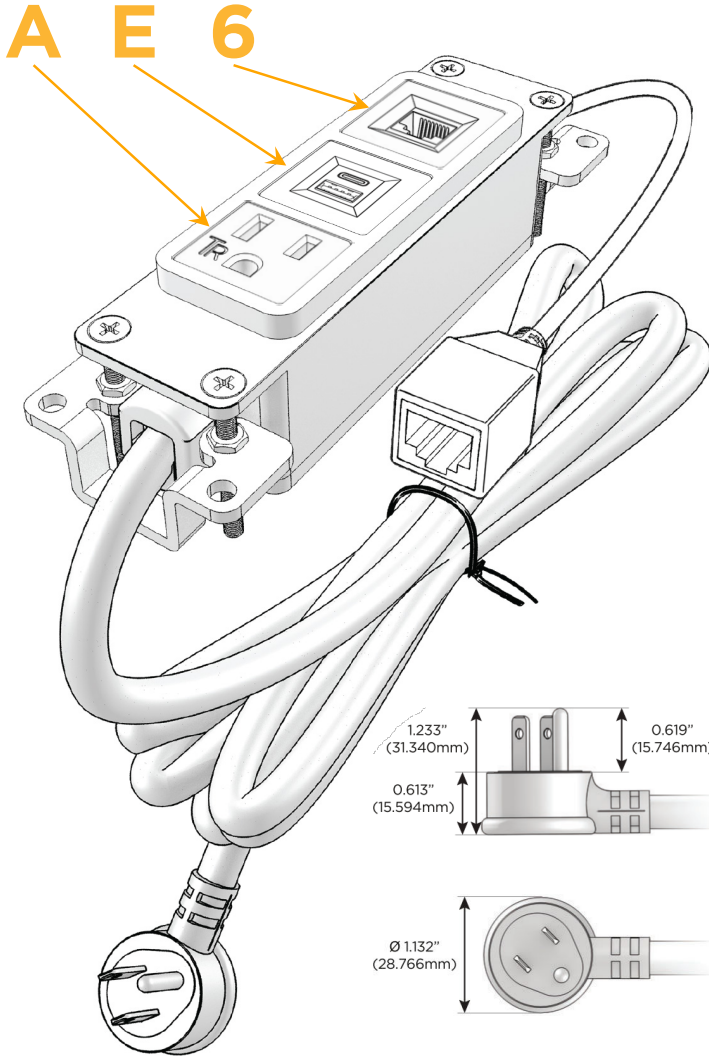

### Module/Port Options:

- A** Tamper Resistant AC Receptacle
- E** USB-A & USB-C (20W)
- M** Double USB-A (Fast Charging Ports - 18W)
- H** HDMI
- 6** CAT 6
- 12** RJ 12
- X** Switched AC
- Y** 3-Way Switch (Low Voltage)
- V** USB-C (45W High Speed Charging Port)
- S** USB-C (25W High Speed Charging Port)
- R** Switched AC (Rocker Switch)
- D** Dimmer Switch

### Plug:

Supplied with Low Profile Flat 45° Angle 120 VAC Plug

Optional Standard Straight 120 VAC Plug

Optional Straight 120 VAC Pass-through Plug

- CLEAN, COMPACT DESIGN
- STREAMLINED
- LOW PROFILE
- SIDE-EXITING CORDS
- PLUG & PLAY
- 6' AC CORD & PLUG (FLAT PLUG STANDARD)
- CUSTOMIZABLE CONFIGURATIONS AND FINISHES
- UL LISTED FOR MOUNTING IN FURNITURE
- 15A

# M-POWER-3T

AC POWER & DATA CONNECTIVITY SOLUTION

M-POWER-3TW-AE6-BR4B

Specs:

**Modules/Ports:**

- A** Tamper Resistant AC Receptacle
- E** USB-A & USB-C (20W)
- 6** CAT 6

TOP

Distributed by