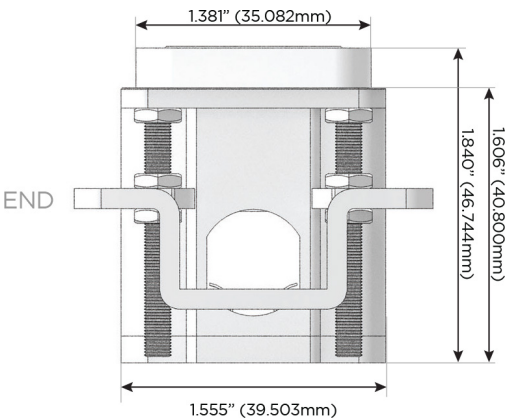

### Plug:

Supplied with Low Profile Flat 45° Angle 120 VAC Plug

Optional Standard Straight 120 VAC Plug

Optional Straight 120 VAC Pass-through Plug

- CLEAN, COMPACT DESIGN
- STREAMLINED
- LOW PROFILE
- SIDE-EXITING CORDS
- PLUG & PLAY
- 6' AC CORD & PLUG (FLAT PLUG STANDARD)
- CUSTOMIZABLE CONFIGURATIONS AND FINISHES
- UL LISTED FOR MOUNTING IN FURNITURE
- 15A

# M-POWER-3T

AC POWER & DATA CONNECTIVITY SOLUTION

M-POWER-3TW-AE6-BR4B

Specs:

**Modules/Ports:**

- A** Tamper Resistant AC Receptacle
- E** USB-A & USB-C (20W)
- 6** CAT 6

TOP

Distributed by