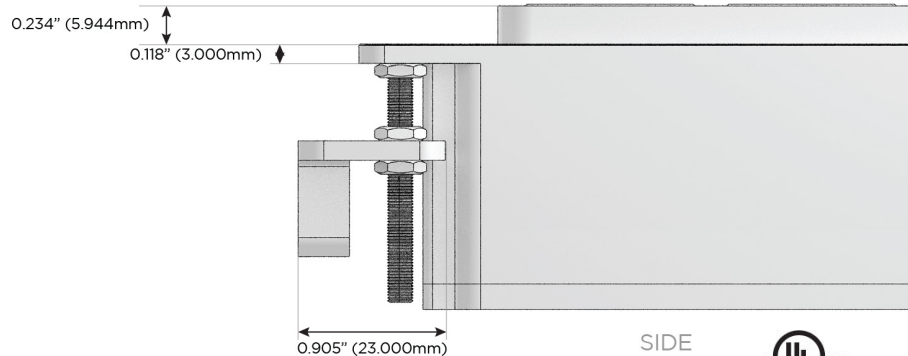

### Plug:

Supplied with Low Profile Flat 45° Angle 120 VAC Plug

Optional Standard Straight 120 VAC Plug

Optional Straight 120 VAC Pass-through Plug

- CLEAN, COMPACT DESIGN
- STREAMLINED
- LOW PROFILE
- SIDE-EXITING CORDS
- PLUG & PLAY
- 6' AC CORD & PLUG (FLAT PLUG STANDARD)
- CUSTOMIZABLE CONFIGURATIONS AND FINISHES
- UL LISTED FOR MOUNTING IN FURNITURE
- 15A

# M-POWER-3T

AC POWER & DATA CONNECTIVITY SOLUTION

M-POWER-3TW-AE6-BR4B

Specs:

**Modules/Ports:**

- A** Tamper Resistant AC Receptacle
- E** USB-A & USB-C (20W)
- 6** CAT 6

TOP

Distributed by