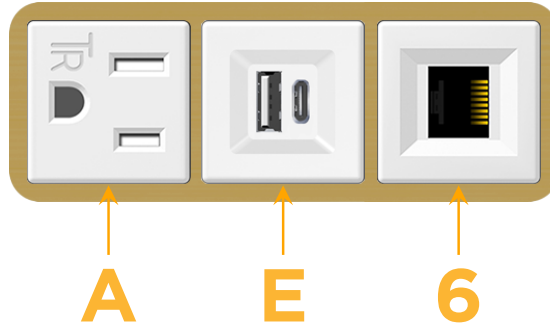

M-POWER-3T

AC POWER & DATA CONNECTIVITY SOLUTION

M-POWER-3TW-AE6-BR4B

Distributed by

Mormax Company, Inc.

8 Westchester Plaza

Elmsford, NY 10523

914-699-0101

sales@mormax.com

mormax.com

Metro Light & Power's line of power & data solutions offers sophisticated design elements combined with greater ease of installation. Streamlined and low-profile, enhanced by side-exiting cords, our outlets advance the industry with their cutting edge look and feel. We believe flexibility is key, and we provide a variety of mounting options, including the ability to mount in limited spaces. Our outlets are available in many finishes and configurations, in addition to a custom color and finish capability for our clients.

Bezel Finish: **SOLID BRASS BRUSHED**

Custom Finishes Available M-POWER-3TW-AE6-BR4B

Features:

Module/Port Options:

- **A** Tamper Resistant AC Receptacle
- **E** USB-A & USB-C (20W)
- **M** Double USB-A (Fast Charging Ports - 18W)
- **H** HDMI
- **6** CAT 6
- **12** RJ 12
- **X** Switched AC
- **Y** 3-Way Switch (Low Voltage)
- **V** USB-C (45W High Speed Charging Port)
- **S** USB-C (25W High Speed Charging Port)
- **R** Switched AC (Rocker Switch)
- **D** Dimmer Switch

Plug:

Supplied with Low Profile Flat 45° Angle 120 VAC Plug

Optional Standard Straight 120 VAC Plug

Optional Straight 120 VAC Pass-through Plug

- CLEAN, COMPACT DESIGN
- STREAMLINED
- LOW PROFILE
- SIDE-EXITING CORDS
- PLUG & PLAY
- 6' AC CORD & PLUG (FLAT PLUG STANDARD)
- CUSTOMIZABLE CONFIGURATIONS AND FINISHES
- UL LISTED FOR MOUNTING IN FURNITURE
- 15A