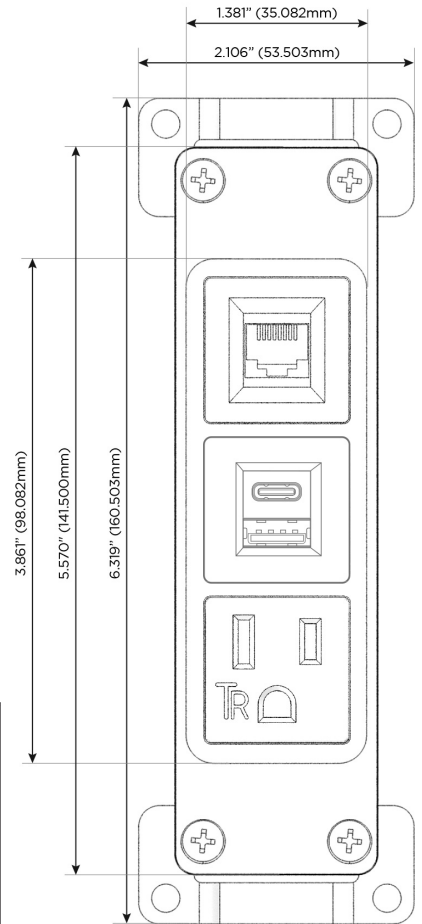

### Module/Port Options:

- A** Tamper Resistant AC Receptacle
- E** USB-A & USB-C (20W)
- M** Double USB-A (Fast Charging Ports - 18W)
- H** HDMI
- 6** CAT 6
- 12** RJ 12
- X** Switched AC
- Y** 3-Way Switch (Low Voltage)
- V** USB-C (45W High Speed Charging Port)
- S** USB-C (25W High Speed Charging Port)
- R** Switched AC (Rocker Switch)
- D** Dimmer Switch

### Plug:

Supplied with Low Profile Flat 45° Angle 120 VAC Plug

Optional Standard Straight 120 VAC Plug

Optional Straight 120 VAC Pass-through Plug

- CLEAN, COMPACT DESIGN
- STREAMLINED
- LOW PROFILE
- SIDE-EXITING CORDS
- PLUG & PLAY
- 6' AC CORD & PLUG (FLAT PLUG STANDARD)
- CUSTOMIZABLE CONFIGURATIONS AND FINISHES
- UL LISTED FOR MOUNTING IN FURNITURE
- 15A

# M-POWER-3T

AC POWER & DATA CONNECTIVITY SOLUTION

M-POWER-3TW-AE6-BR4B

Specs:

**Modules/Ports:**

- A** Tamper Resistant AC Receptacle
- E** USB-A & USB-C (20W)
- 6** CAT 6

TOP

Distributed by