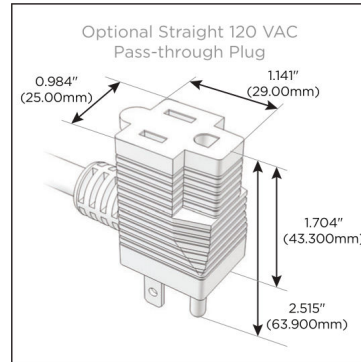

### Module/Port Options:

- A** Tamper Resistant AC Receptacle
- E** USB-A & USB-C (20W)
- M** Double USB-A (Fast Charging Ports - 18W)
- H** HDMI
- 6** CAT 6
- 12** RJ 12
- X** Switched AC
- Y** 3-Way Switch (Low Voltage)
- V** USB-C (45W High Speed Charging Port)
- S** USB-C (25W High Speed Charging Port)
- R** Switched AC (Rocker Switch)
- D** Dimmer Switch

### Plug:

Supplied with Low Profile Flat 45° Angle 120 VAC Plug

Optional Standard Straight 120 VAC Plug

Optional Straight 120 VAC Pass-through Plug

- CLEAN, COMPACT DESIGN
- STREAMLINED
- LOW PROFILE
- SIDE-EXITING CORDS
- PLUG & PLAY
- 6' AC CORD & PLUG (FLAT PLUG STANDARD)
- CUSTOMIZABLE CONFIGURATIONS AND FINISHES
- UL LISTED FOR MOUNTING IN FURNITURE
- 15A

# M-POWER-3T

AC POWER & DATA CONNECTIVITY SOLUTION

M-POWER-3TW-AE6-BR4B

Specs:

**Modules/Ports:**

- A** Tamper Resistant AC Receptacle
- E** USB-A & USB-C (20W)
- 6** CAT 6

TOP

Distributed by