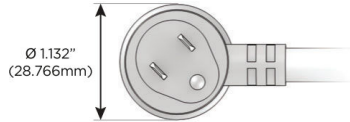

### Plug:

Supplied with Low Profile Flat 45° Angle 120 VAC Plug

Optional Standard Straight 120 VAC Plug

Optional Straight 120 VAC Pass-through Plug

- CLEAN, COMPACT DESIGN
- STREAMLINED
- LOW PROFILE
- SIDE-EXITING CORDS
- PLUG & PLAY
- 6' AC CORD & PLUG (FLAT PLUG STANDARD)
- CUSTOMIZABLE CONFIGURATIONS AND FINISHES
- UL LISTED FOR MOUNTING IN FURNITURE
- 15A

# M-POWER-3T

AC POWER & DATA CONNECTIVITY SOLUTION

M-POWER-3TW-AE6-BB

Specs:

**Modules/Ports:**

- A** Tamper Resistant AC Receptacle
- E** USB-A & USB-C (20W)
- 6** CAT 6

**A E 6**

Distributed by