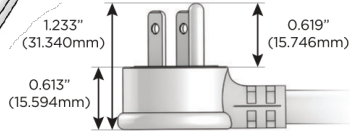

# M-POWER-3T

AC POWER & DATA CONNECTIVITY SOLUTION

M-POWER-3TW-AE6-BB

Specs:

**Modules/Ports:**

- A** Tamper Resistant AC Receptacle
- E** USB-A & USB-C (20W)
- 6** CAT 6

**A E 6**

Distributed by