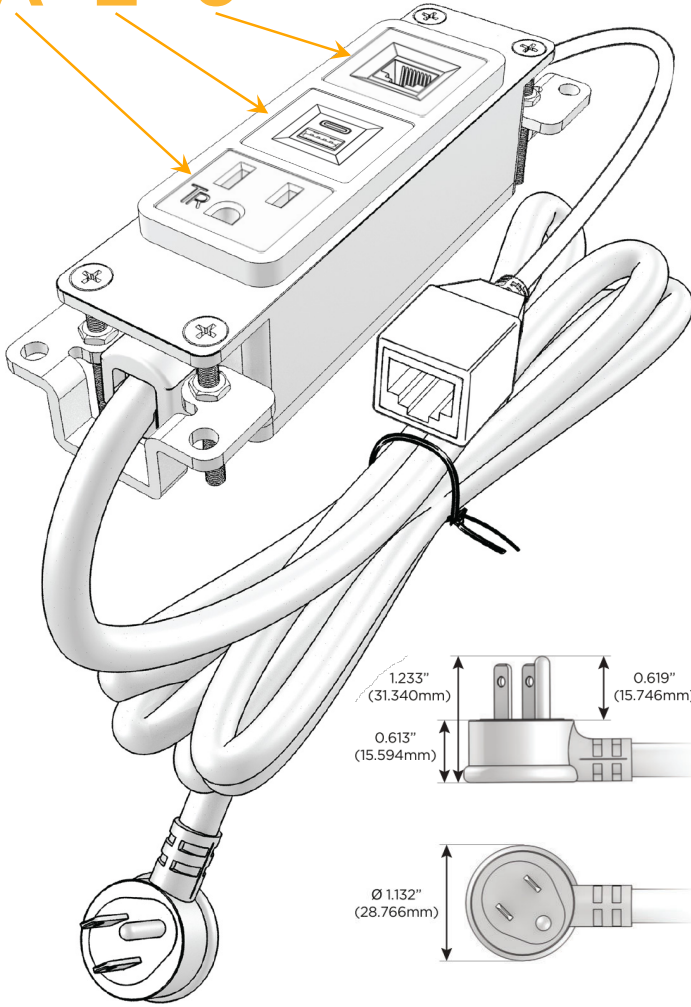

### Module/Port Options:

- A** Tamper Resistant AC Receptacle
- E** USB-A & USB-C (20W)
- M** Double USB-A (Fast Charging Ports - 18W)
- H** HDMI
- 6** CAT 6
- 12** RJ 12
- X** Switched AC
- Y** 3-Way Switch (Low Voltage)
- V** USB-C (45W High Speed Charging Port)
- S** USB-C (25W High Speed Charging Port)
- R** Switched AC (Rocker Switch)
- D** Dimmer Switch

### Plug:

Supplied with Low Profile Flat 45° Angle 120 VAC Plug

Optional Standard Straight 120 VAC Plug

Optional Straight 120 VAC Pass-through Plug

- CLEAN, COMPACT DESIGN
- STREAMLINED
- LOW PROFILE
- SIDE-EXITING CORDS
- PLUG & PLAY
- 6' AC CORD & PLUG (FLAT PLUG STANDARD)
- CUSTOMIZABLE CONFIGURATIONS AND FINISHES
- UL LISTED FOR MOUNTING IN FURNITURE
- 15A

# M-POWER-3T

AC POWER & DATA CONNECTIVITY SOLUTION

M-POWER-3TW-AE6-BB

Specs:

**Modules/Ports:**

- A** Tamper Resistant AC Receptacle
- E** USB-A & USB-C (20W)
- 6** CAT 6

**A E 6**

Distributed by