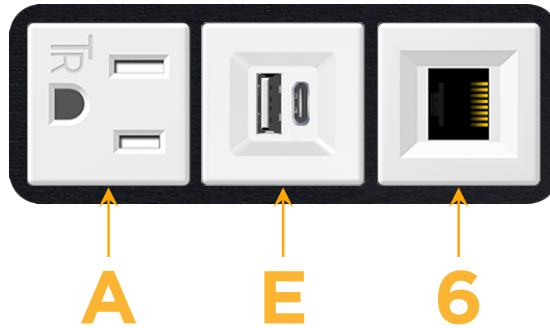

M-POWER-3T

AC POWER & DATA CONNECTIVITY SOLUTION

M-POWER-3TW-AE6-BB

Distributed by

Mormax Company, Inc.

8 Westchester Plaza

Elmsford, NY 10523

914-699-0101

sales@mormax.com

mormax.com

Metro Light & Power's line of power & data solutions offers sophisticated design elements combined with greater ease of installation. Streamlined and low-profile, enhanced by side-exiting cords, our outlets advance the industry with their cutting edge look and feel. We believe flexibility is key, and we provide a variety of mounting options, including the ability to mount in limited spaces. Our outlets are available in many finishes and configurations, in addition to a custom color and finish capability for our clients.

Bezel Finish: **BLACK (STEEL)**

Custom Finishes Available M-POWER-3TW-AE6-BB

Features:

Module/Port Options:

- **A** Tamper Resistant AC Receptacle
- **E** USB-A & USB-C (20W)
- **M** Double USB-A (Fast Charging Ports - 18W)
- **H** HDMI
- **6** CAT 6
- **12** RJ 12
- **X** Switched AC
- **Y** 3-Way Switch (Low Voltage)
- **V** USB-C (45W High Speed Charging Port)
- **S** USB-C (25W High Speed Charging Port)
- **R** Switched AC (Rocker Switch)
- **D** Dimmer Switch

Plug:

Supplied with Low Profile Flat 45° Angle 120 VAC Plug

Optional Standard Straight 120 VAC Plug

Optional Straight 120 VAC Pass-through Plug

- CLEAN, COMPACT DESIGN
- STREAMLINED
- LOW PROFILE
- SIDE-EXITING CORDS
- PLUG & PLAY
- 6' AC CORD & PLUG (FLAT PLUG STANDARD)
- CUSTOMIZABLE CONFIGURATIONS AND FINISHES
- UL LISTED FOR MOUNTING IN FURNITURE
- 15A