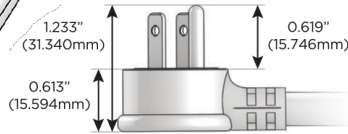

Mormax Company, Inc.

8 Westchester Plaza

Elmsford, NY 10523

914-699-0101

sales@mormax.com

mormax.com

A E 6