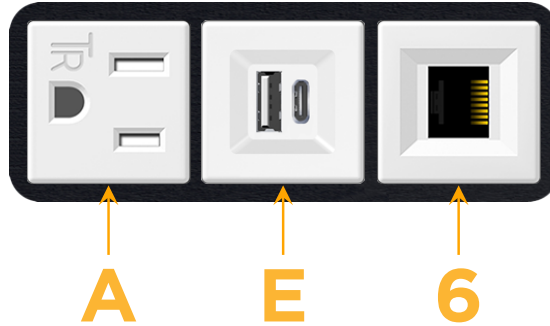

M-POWER-3T

AC POWER & DATA CONNECTIVITY SOLUTION

M-POWER-3TW-AE6-BAB

Distributed by

Mormax Company, Inc.

8 Westchester Plaza

Elmsford, NY 10523

914-699-0101

sales@mormax.com

mormax.com

Metro Light & Power's line of power & data solutions offers sophisticated design elements combined with greater ease of installation. Streamlined and low-profile, enhanced by side-exiting cords, our outlets advance the industry with their cutting edge look and feel. We believe flexibility is key, and we provide a variety of mounting options, including the ability to mount in limited spaces. Our outlets are available in many finishes and configurations, in addition to a custom color and finish capability for our clients.

Bezel Finish: **BLACK (ABS)**

Custom Finishes Available M-POWER-3TW-AE6-BAB

Features:

Module/Port Options:

- **A** Tamper Resistant AC Receptacle
- **E** USB-A & USB-C (20W)
- **M** Double USB-A (Fast Charging Ports - 18W)
- **H** HDMI
- **6** CAT 6
- **12** RJ 12
- **X** Switched AC
- **Y** 3-Way Switch (Low Voltage)
- **V** USB-C (45W High Speed Charging Port)
- **S** USB-C (25W High Speed Charging Port)
- **R** Switched AC (Rocker Switch)
- **D** Dimmer Switch

Plug:

Supplied with Low Profile Flat 45° Angle 120 VAC Plug

Optional Standard Straight 120 VAC Plug

Optional Straight 120 VAC Pass-through Plug

- CLEAN, COMPACT DESIGN
- STREAMLINED
- LOW PROFILE
- SIDE-EXITING CORDS
- PLUG & PLAY
- 6' AC CORD & PLUG (FLAT PLUG STANDARD)
- CUSTOMIZABLE CONFIGURATIONS AND FINISHES
- UL LISTED FOR MOUNTING IN FURNITURE
- 15A