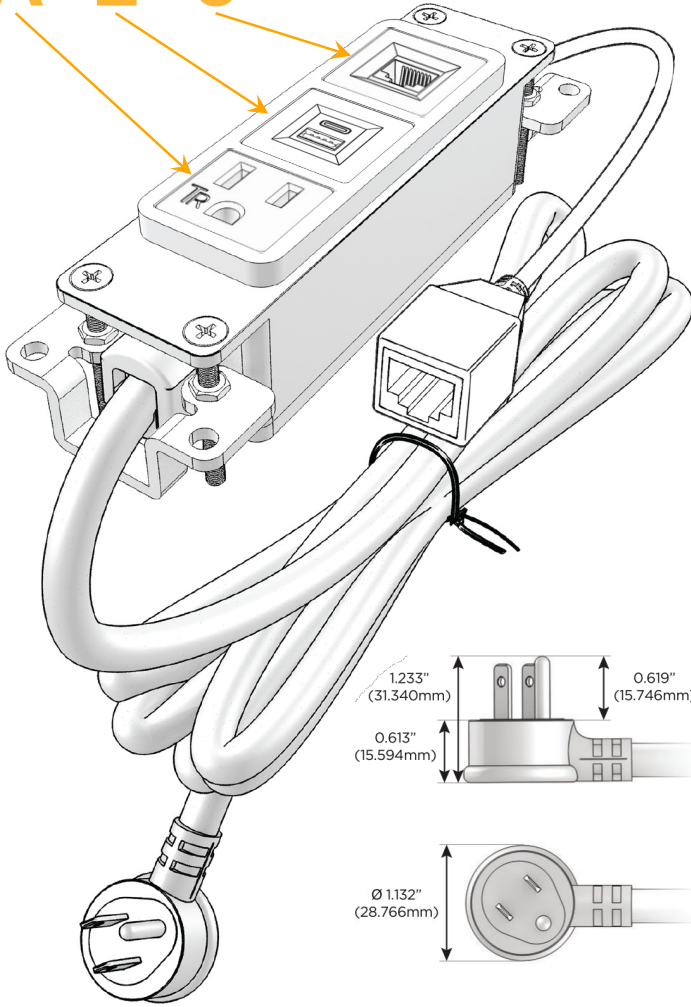

M-POWER-3T

AC POWER & DATA CONNECTIVITY SOLUTION

M-POWER-3TW-AE6-BAB

Specs:

Modules/Ports:

- **A** Tamper Resistant AC Receptacle
- **E** USB-A & USB-C (20W)
- **6** CAT 6

Distributed by

Mormax Company, Inc.

8 Westchester Plaza

Elmsford, NY 10523

914-699-0101

sales@mormax.com

mormax.com

A E 6