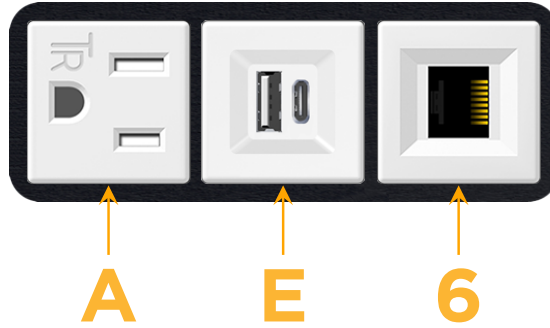

Bezel Finish: **SATIN BLACK (ABS)**

Custom Finishes Available M-POWER-3TW-AE6-B2AB

Features:

Module/Port Options:

- A** Tamper Resistant AC Receptacle
- E** USB-A & USB-C (20W)
- M** Double USB-A (Fast Charging Ports - 18W)
- H** HDMI
- 6** CAT 6
- 12** RJ 12
- X** Switched AC
- Y** 3-Way Switch (Low Voltage)
- V** USB-C (45W High Speed Charging Port)
- S** USB-C (25W High Speed Charging Port)
- R** Switched AC (Rocker Switch)
- D** Dimmer Switch

Plug:

Supplied with Low Profile Flat 45° Angle 120 VAC Plug

Optional Standard Straight 120 VAC Plug

Optional Straight 120 VAC Pass-through Plug

- CLEAN, COMPACT DESIGN
- STREAMLINED
- LOW PROFILE
- SIDE-EXITING CORDS
- PLUG & PLAY
- 6' AC CORD & PLUG (FLAT PLUG STANDARD)
- CUSTOMIZABLE CONFIGURATIONS AND FINISHES
- UL LISTED FOR MOUNTING IN FURNITURE
- 15A

M-POWER-3T

AC POWER & DATA CONNECTIVITY SOLUTION

M-POWER-3TW-AE6-B2AB

Specs:

Modules/Ports:

- A** Tamper Resistant AC Receptacle
- E** USB-A & USB-C (20W)
- 6** CAT 6

TOP

Distributed by