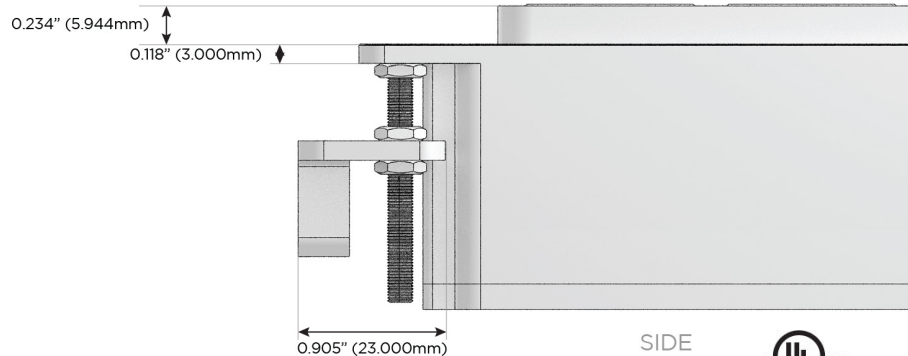

M-POWER-3T

AC POWER & DATA CONNECTIVITY SOLUTION

M-POWER-3TW-AE6-B2AB

Specs:

Modules/Ports:

- A** Tamper Resistant AC Receptacle
- E** USB-A & USB-C (20W)
- 6** CAT 6

TOP

Distributed by