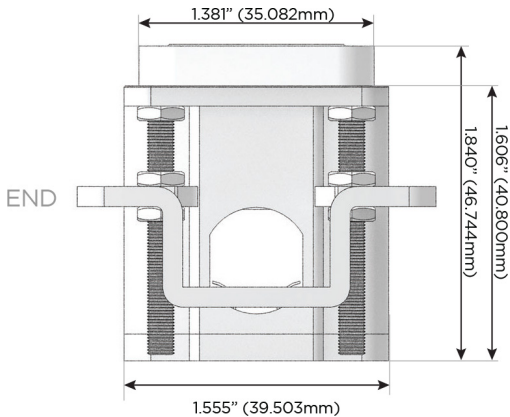

Plug:

Supplied with Low Profile Flat 45° Angle 120 VAC Plug

Optional Standard Straight 120 VAC Plug

Optional Straight 120 VAC Pass-through Plug

- CLEAN, COMPACT DESIGN
- STREAMLINED
- LOW PROFILE
- SIDE-EXITING CORDS
- PLUG & PLAY
- 6' AC CORD & PLUG (FLAT PLUG STANDARD)
- CUSTOMIZABLE CONFIGURATIONS AND FINISHES
- UL LISTED FOR MOUNTING IN FURNITURE
- 15A

M-POWER-3T

AC POWER & DATA CONNECTIVITY SOLUTION

M-POWER-3TW-AE6-B2AB

Specs:

Modules/Ports:

- A** Tamper Resistant AC Receptacle
- E** USB-A & USB-C (20W)
- 6** CAT 6

TOP

Distributed by