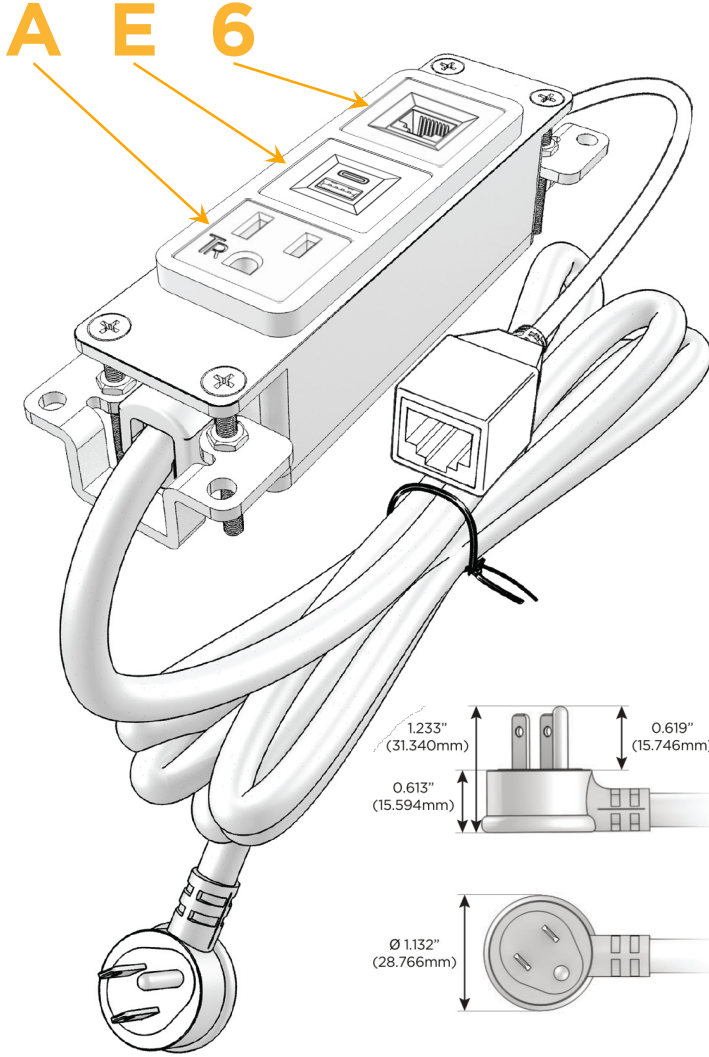

Bezel Finish: **SATIN BLACK (ABS)**

Custom Finishes Available M-POWER-3TW-AE6-B2AB

Features:

Module/Port Options:

- A** Tamper Resistant AC Receptacle
- E** USB-A & USB-C (20W)
- M** Double USB-A (Fast Charging Ports - 18W)
- H** HDMI
- 6** CAT 6
- 12** RJ 12
- X** Switched AC
- Y** 3-Way Switch (Low Voltage)
- V** USB-C (45W High Speed Charging Port)
- S** USB-C (25W High Speed Charging Port)
- R** Switched AC (Rocker Switch)
- D** Dimmer Switch

Plug:

Supplied with Low Profile Flat 45° Angle 120 VAC Plug

Optional Standard Straight 120 VAC Plug

Optional Straight 120 VAC Pass-through Plug

- CLEAN, COMPACT DESIGN
- STREAMLINED
- LOW PROFILE
- SIDE-EXITING CORDS
- PLUG & PLAY
- 6' AC CORD & PLUG (FLAT PLUG STANDARD)
- CUSTOMIZABLE CONFIGURATIONS AND FINISHES
- UL LISTED FOR MOUNTING IN FURNITURE
- 15A

M-POWER-3T

AC POWER & DATA CONNECTIVITY SOLUTION

M-POWER-3TW-AE6-B2AB

Specs:

Modules/Ports:

- A** Tamper Resistant AC Receptacle
- E** USB-A & USB-C (20W)
- 6** CAT 6

TOP

Distributed by