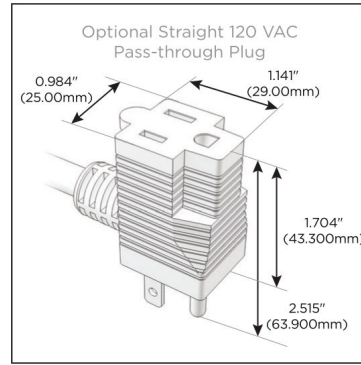

Plug:

Supplied with Low Profile Flat 45° Angle 120 VAC Plug

Optional Standard Straight 120 VAC Plug

Optional Straight 120 VAC Pass-through Plug

- CLEAN, COMPACT DESIGN
- STREAMLINED
- LOW PROFILE
- SIDE-EXITING CORDS
- PLUG & PLAY
- 6' AC CORD & PLUG (FLAT PLUG STANDARD)
- CUSTOMIZABLE CONFIGURATIONS AND FINISHES
- UL LISTED FOR MOUNTING IN FURNITURE
- 15A

M-POWER-3T

AC POWER & DATA CONNECTIVITY SOLUTION

M-POWER-3TW-AE6-B2AB

Specs:

Modules/Ports:

- A** Tamper Resistant AC Receptacle
- E** USB-A & USB-C (20W)
- 6** CAT 6

TOP

Distributed by