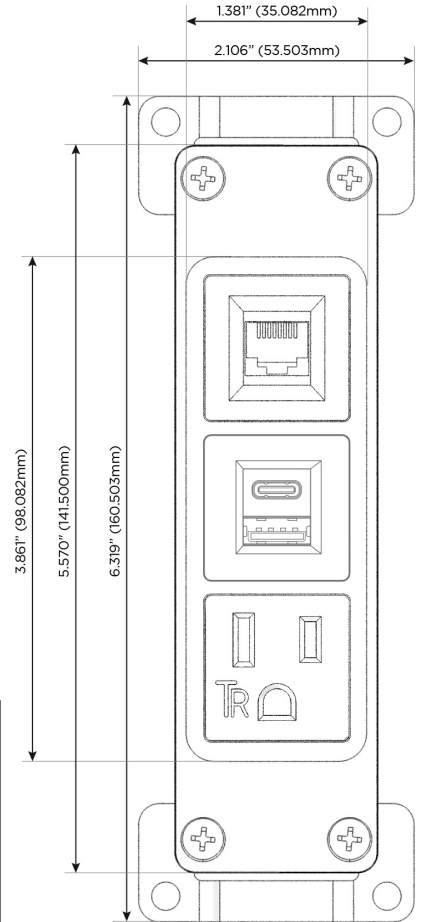

Bezel Finish: **SATIN BLACK (ABS)**

Custom Finishes Available M-POWER-3TW-AE6-B2AB

Features:

Module/Port Options:

- A** Tamper Resistant AC Receptacle
- E** USB-A & USB-C (20W)
- M** Double USB-A (Fast Charging Ports - 18W)
- H** HDMI
- 6** CAT 6
- 12** RJ 12
- X** Switched AC
- Y** 3-Way Switch (Low Voltage)
- V** USB-C (45W High Speed Charging Port)
- S** USB-C (25W High Speed Charging Port)
- R** Switched AC (Rocker Switch)
- D** Dimmer Switch

Plug:

Supplied with Low Profile Flat 45° Angle 120 VAC Plug

Optional Standard Straight 120 VAC Plug

Optional Straight 120 VAC Pass-through Plug

- CLEAN, COMPACT DESIGN
- STREAMLINED
- LOW PROFILE
- SIDE-EXITING CORDS
- PLUG & PLAY
- 6' AC CORD & PLUG (FLAT PLUG STANDARD)
- CUSTOMIZABLE CONFIGURATIONS AND FINISHES
- UL LISTED FOR MOUNTING IN FURNITURE
- 15A

M-POWER-3T

AC POWER & DATA CONNECTIVITY SOLUTION

M-POWER-3TW-AE6-B2AB

Specs:

Modules/Ports:

- A** Tamper Resistant AC Receptacle
- E** USB-A & USB-C (20W)
- 6** CAT 6

TOP

Distributed by