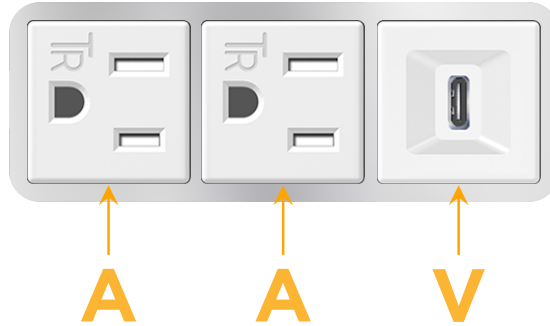

M-POWER-3T

AC POWER & DATA CONNECTIVITY SOLUTION

M-POWER-3TW-AAV-SS8B

Distributed by

Mormax Company, Inc.

8 Westchester Plaza

Elmsford, NY 10523

914-699-0101

sales@mormax.com

mormax.com

Metro Light & Power's line of power & data solutions offers sophisticated design elements combined with greater ease of installation. Streamlined and low-profile, enhanced by side-exiting cords, our outlets advance the industry with their cutting edge look and feel. We believe flexibility is key, and we provide a variety of mounting options, including the ability to mount in limited spaces. Our outlets are available in many finishes and configurations, in addition to a custom color and finish capability for our clients.

Bezel Finish: **STAINLESS STEEL MIRROR FINISH**

Custom Finishes Available M-POWER-3TW-AAV-SS8B

Features:

Module/Port Options:

- **A** Tamper Resistant AC Receptacle
- **E** USB-A & USB-C (20W)
- **M** Double USB-A (Fast Charging Ports - 18W)
- **H** HDMI
- **6** CAT 6
- **12** RJ 12
- **X** Switched AC
- **Y** 3-Way Switch (Low Voltage)
- **V** USB-C (45W High Speed Charging Port)
- **S** USB-C (25W High Speed Charging Port)
- **R** Switched AC (Rocker Switch)
- **D** Dimmer Switch

Plug:

Supplied with Low Profile Flat 45° Angle 120 VAC Plug

Optional Standard Straight 120 VAC Plug

Optional Straight 120 VAC Pass-through Plug

- CLEAN, COMPACT DESIGN
- STREAMLINED
- LOW PROFILE
- SIDE-EXITING CORDS
- PLUG & PLAY
- 6' AC CORD & PLUG (FLAT PLUG STANDARD)
- CUSTOMIZABLE CONFIGURATIONS AND FINISHES
- UL LISTED FOR MOUNTING IN FURNITURE
- 15A