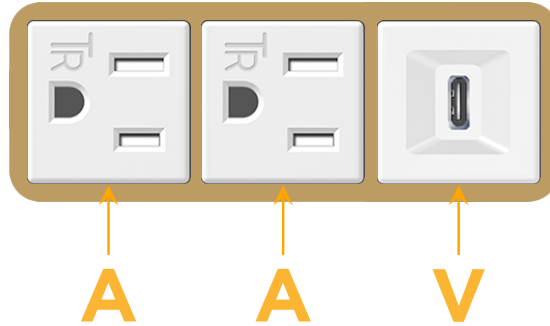

M-POWER-3T

AC POWER & DATA CONNECTIVITY SOLUTION

M-POWER-3TW-AAV-BZAB

Distributed by

Mormax Company, Inc.

8 Westchester Plaza

Elmsford, NY 10523

914-699-0101

sales@mormax.com

mormax.com

Metro Light & Power's line of power & data solutions offers sophisticated design elements combined with greater ease of installation. Streamlined and low-profile, enhanced by side-exiting cords, our outlets advance the industry with their cutting edge look and feel. We believe flexibility is key, and we provide a variety of mounting options, including the ability to mount in limited spaces. Our outlets are available in many finishes and configurations, in addition to a custom color and finish capability for our clients.

Bezel Finish: **STANDARD BRONZE (ABS)**

Custom Finishes Available M-POWER-3TW-AAV-BZAB

Features:

Module/Port Options:

- A Tamper Resistant AC Receptacle
- E USB-A & USB-C (20W)
- M Double USB-A (Fast Charging Ports - 18W)
- H HDMI
- 6 CAT 6
- 12 RJ 12
- X Switched AC
- Y 3-Way Switch (Low Voltage)
- V USB-C (45W High Speed Charging Port)
- S USB-C (25W High Speed Charging Port)
- R Switched AC (Rocker Switch)
- D Dimmer Switch

Plug:

Supplied with Low Profile Flat 45° Angle 120 VAC Plug

Optional Standard Straight 120 VAC Plug

Optional Straight 120 VAC Pass-through Plug

- CLEAN, COMPACT DESIGN
- STREAMLINED
- LOW PROFILE
- SIDE-EXITING CORDS
- PLUG & PLAY
- 6' AC CORD & PLUG (FLAT PLUG STANDARD)
- CUSTOMIZABLE CONFIGURATIONS AND FINISHES
- UL LISTED FOR MOUNTING IN FURNITURE
- 15A