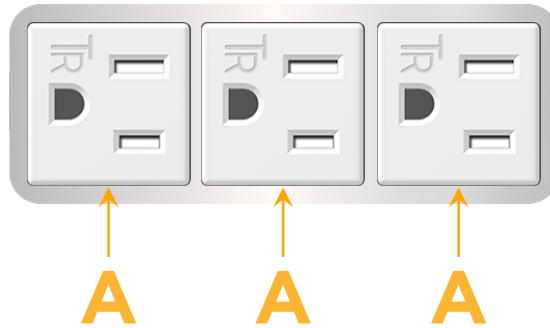

Bezel Finish: **CHROME (ABS)**  
*Custom Finishes Available* M-POWER-3TW-AAA-CRAB

Features:

**Module/Port Options:**

- A** Tamper Resistant AC Receptacle
- E** USB-A & USB-C (20W)
- M** Double USB-A (Fast Charging Ports - 18W)
- H** HDMI
- 6** CAT 6
- 12** RJ 12
- X** Switched AC
- Y** 3-Way Switch (Low Voltage)
- V** USB-C (45W High Speed Charging Port)
- S** USB-C (25W High Speed Charging Port)
- R** Switched AC (Rocker Switch)
- D** Dimmer Switch

**Plug:**

- Supplied with Low Profile Flat 45° Angle 120 VAC Plug
- Optional Standard Straight 120 VAC Plug
- Optional Straight 120 VAC Pass-through Plug

- CLEAN, COMPACT DESIGN
- STREAMLINED
- LOW PROFILE
- SIDE-EXITING CORDS
- PLUG & PLAY
- 6' AC CORD & PLUG (FLAT PLUG STANDARD)
- CUSTOMIZABLE CONFIGURATIONS AND FINISHES
- UL LISTED FOR MOUNTING IN FURNITURE
- 15A

# M-POWER-3T

AC POWER & DATA CONNECTIVITY SOLUTION

M-POWER-3TW-AAA-CRAB

Specs:

**Modules/Ports:**

- A Tamper Resistant AC Receptacle

Distributed by

Mormax Company, Inc.