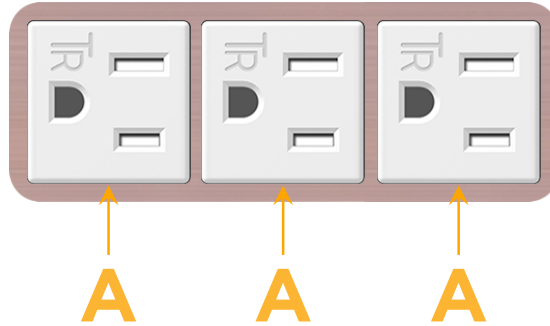

Bezel Finish: **CHAMPAGNE (ABS)**

Custom Finishes Available M-POWER-3TW-AAA-CHAB

Features:

Module/Port Options:

- A** Tamper Resistant AC Receptacle
- E** USB-A & USB-C (20W)
- M** Double USB-A (Fast Charging Ports - 18W)
- H** HDMI
- 6** CAT 6
- 12** RJ 12
- X** Switched AC
- Y** 3-Way Switch (Low Voltage)
- V** USB-C (45W High Speed Charging Port)
- S** USB-C (25W High Speed Charging Port)
- R** Switched AC (Rocker Switch)
- D** Dimmer Switch

Plug:

Supplied with Low Profile Flat 45° Angle 120 VAC Plug

Optional Standard Straight 120 VAC Plug

Optional Straight 120 VAC Pass-through Plug

- CLEAN, COMPACT DESIGN
- STREAMLINED
- LOW PROFILE
- SIDE-EXITING CORDS
- PLUG & PLAY
- 6' AC CORD & PLUG (FLAT PLUG STANDARD)
- CUSTOMIZABLE CONFIGURATIONS AND FINISHES
- UL LISTED FOR MOUNTING IN FURNITURE
- 15A

M-POWER-3T

AC POWER & DATA CONNECTIVITY SOLUTION

M-POWER-3TW-AAA-CHAB

Specs:

Modules/Ports:

- A Tamper Resistant AC Receptacle

Distributed by

Mormax Company, Inc.