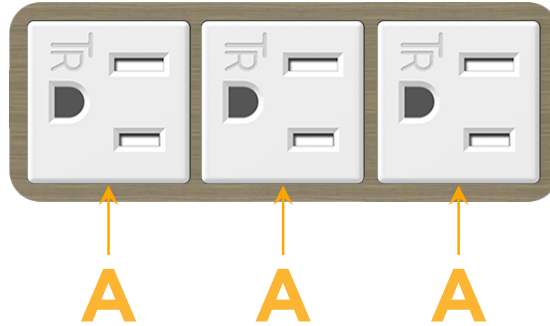

M-POWER-3T

AC POWER & DATA CONNECTIVITY SOLUTION

M-POWER-3TW-AAA-BZ5AAB

Distributed by

Mormax Company, Inc.

8 Westchester Plaza

Elmsford, NY 10523

914-699-0101

sales@mormax.com

mormax.com

Metro Light & Power's line of power & data solutions offers sophisticated design elements combined with greater ease of installation. Streamlined and low-profile, enhanced by side-exiting cords, our outlets advance the industry with their cutting edge look and feel. We believe flexibility is key, and we provide a variety of mounting options, including the ability to mount in limited spaces. Our outlets are available in many finishes and configurations, in addition to a custom color and finish capability for our clients.

Bezel Finish: **ANTIQUED ARCHITECTURAL BRONZE (ABS)**

Custom Finishes Available M-POWER-3TW-AAA-BZ5AAB

Features:

Module/Port Options:

- **A** Tamper Resistant AC Receptacle
- **E** USB-A & USB-C (20W)
- **M** Double USB-A (Fast Charging Ports - 18W)
- **H** HDMI
- **6** CAT 6
- **12** RJ 12
- **X** Switched AC
- **Y** 3-Way Switch (Low Voltage)
- **V** USB-C (45W High Speed Charging Port)
- **S** USB-C (25W High Speed Charging Port)
- **R** Switched AC (Rocker Switch)
- **D** Dimmer Switch

Plug:

Supplied with Low Profile Flat 45° Angle 120 VAC Plug

Optional Standard Straight 120 VAC Plug

Optional Straight 120 VAC Pass-through Plug

- CLEAN, COMPACT DESIGN
- STREAMLINED
- LOW PROFILE
- SIDE-EXITING CORDS
- PLUG & PLAY
- 6' AC CORD & PLUG (FLAT PLUG STANDARD)
- CUSTOMIZABLE CONFIGURATIONS AND FINISHES
- UL LISTED FOR MOUNTING IN FURNITURE
- 15A