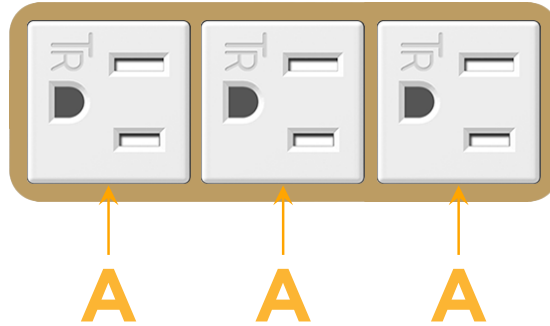

M-POWER-3T

AC POWER & DATA CONNECTIVITY SOLUTION

M-POWER-3TW-AAA-BRAB

Distributed by

Mormax Company, Inc.

8 Westchester Plaza

Elmsford, NY 10523

914-699-0101

sales@mormax.com

mormax.com

Metro Light & Power's line of power & data solutions offers sophisticated design elements combined with greater ease of installation. Streamlined and low-profile, enhanced by side-exiting cords, our outlets advance the industry with their cutting edge look and feel. We believe flexibility is key, and we provide a variety of mounting options, including the ability to mount in limited spaces. Our outlets are available in many finishes and configurations, in addition to a custom color and finish capability for our clients.

Bezel Finish: **BRASS (ABS)**

Custom Finishes Available M-POWER-3TW-AAA-BRAB

Features:

Module/Port Options:

- **A** Tamper Resistant AC Receptacle
- **E** USB-A & USB-C (20W)
- **M** Double USB-A (Fast Charging Ports - 18W)
- **H** HDMI
- **6** CAT 6
- **12** RJ 12
- **X** Switched AC
- **Y** 3-Way Switch (Low Voltage)
- **V** USB-C (45W High Speed Charging Port)
- **S** USB-C (25W High Speed Charging Port)
- **R** Switched AC (Rocker Switch)
- **D** Dimmer Switch

Plug:

Supplied with Low Profile Flat 45° Angle 120 VAC Plug

Optional Standard Straight 120 VAC Plug

Optional Straight 120 VAC Pass-through Plug

- CLEAN, COMPACT DESIGN
- STREAMLINED
- LOW PROFILE
- SIDE-EXITING CORDS
- PLUG & PLAY
- 6' AC CORD & PLUG (FLAT PLUG STANDARD)
- CUSTOMIZABLE CONFIGURATIONS AND FINISHES
- UL LISTED FOR MOUNTING IN FURNITURE
- 15A