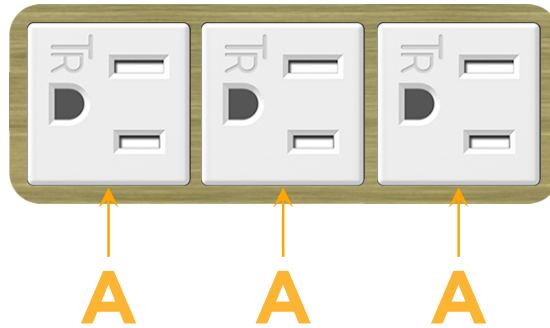

Bezel Finish: **BRASS ANTIQUED (ABS)**

Custom Finishes Available M-POWER-3TW-AAA-BRAAB

Features:

Module/Port Options:

- A** Tamper Resistant AC Receptacle
- E** USB-A & USB-C (20W)
- M** Double USB-A (Fast Charging Ports - 18W)
- H** HDMI
- 6** CAT 6
- 12** RJ 12
- X** Switched AC
- Y** 3-Way Switch (Low Voltage)
- V** USB-C (45W High Speed Charging Port)
- S** USB-C (25W High Speed Charging Port)
- R** Switched AC (Rocker Switch)
- D** Dimmer Switch

Plug:

Supplied with Low Profile Flat 45° Angle 120 VAC Plug

Optional Standard Straight 120 VAC Plug

Optional Straight 120 VAC Pass-through Plug

- CLEAN, COMPACT DESIGN
- STREAMLINED
- LOW PROFILE
- SIDE-EXITING CORDS
- PLUG & PLAY
- 6' AC CORD & PLUG (FLAT PLUG STANDARD)
- CUSTOMIZABLE CONFIGURATIONS AND FINISHES
- UL LISTED FOR MOUNTING IN FURNITURE
- 15A

M-POWER-3T

AC POWER & DATA CONNECTIVITY SOLUTION

M-POWER-3TW-AAA-BRAAB

Specs:

Modules/Ports:

- A Tamper Resistant AC Receptacle

Distributed by

Mormax Company, Inc.