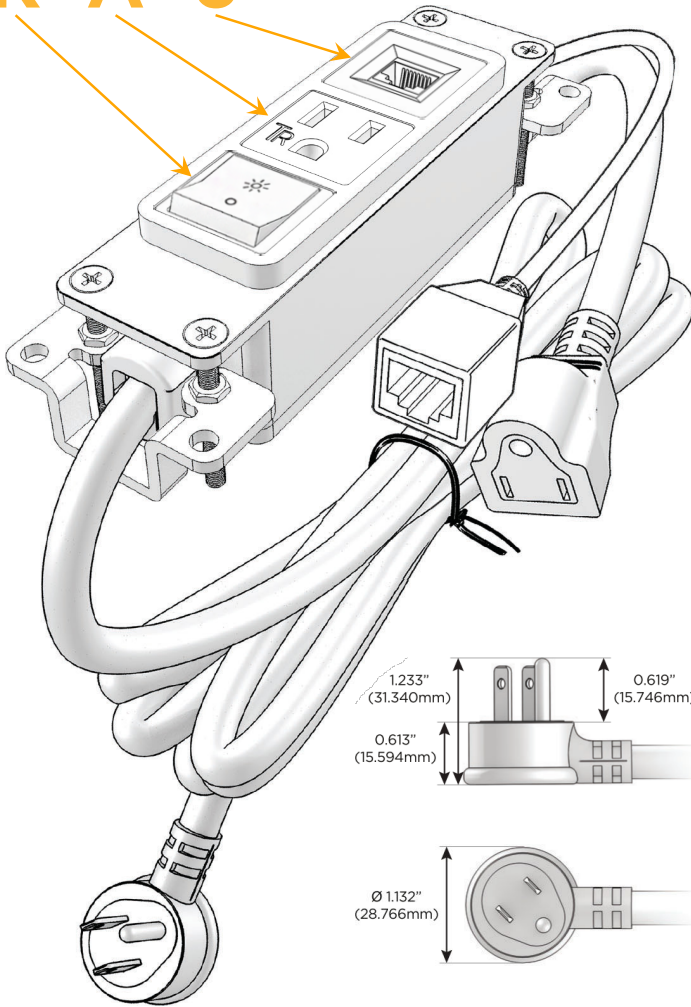

M-POWER-3T

AC POWER & DATA CONNECTIVITY SOLUTION

M-POWER-3TT2-RA6-T2AB

Specs:

Modules/Ports:

- **R** Switched AC (Rocker Switch)
- **A** Tamper Resistant AC Receptacle
- **6** CAT 6

Distributed by

Mormax Company, Inc.

8 Westchester Plaza

Elmsford, NY 10523

914-699-0101

sales@mormax.com

mormax.com

R A 6