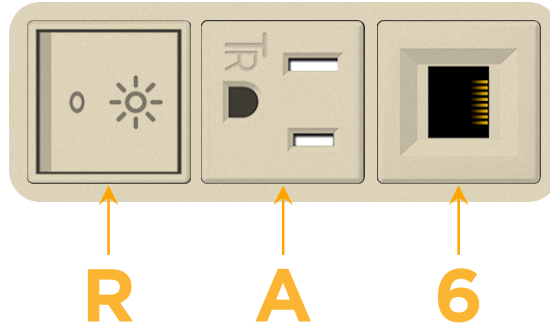

Bezel Finish: **UNICOLOR™ SAND (ABS)**

Custom Finishes Available M-POWER-3TT2-RA6-T2AB

Features:

Module/Port Options:

- A** Tamper Resistant AC Receptacle
- E** USB-A & USB-C (20W)
- M** Double USB-A (Fast Charging Ports - 18W)
- H** HDMI
- 6** CAT 6
- 12** RJ 12
- X** Switched AC
- Y** 3-Way Switch (Low Voltage)
- V** USB-C (45W High Speed Charging Port)
- S** USB-C (25W High Speed Charging Port)
- R** Switched AC (Rocker Switch)
- D** Dimmer Switch

Plug:

Supplied with Low Profile Flat 45° Angle 120 VAC Plug

Optional Standard Straight 120 VAC Plug

Optional Straight 120 VAC Pass-through Plug

- CLEAN, COMPACT DESIGN
- STREAMLINED
- LOW PROFILE
- SIDE-EXITING CORDS
- PLUG & PLAY
- 6' AC CORD & PLUG (FLAT PLUG STANDARD)
- CUSTOMIZABLE CONFIGURATIONS AND FINISHES
- UL LISTED FOR MOUNTING IN FURNITURE
- 15A

M-POWER-3T

AC POWER & DATA CONNECTIVITY SOLUTION

M-POWER-3TT2-RA6-T2AB

Specs:

Modules/Ports:

- R** Switched AC (Rocker Switch)
- A** Tamper Resistant AC Receptacle
- 6** CAT 6

Distributed by

Mormax Company, Inc.