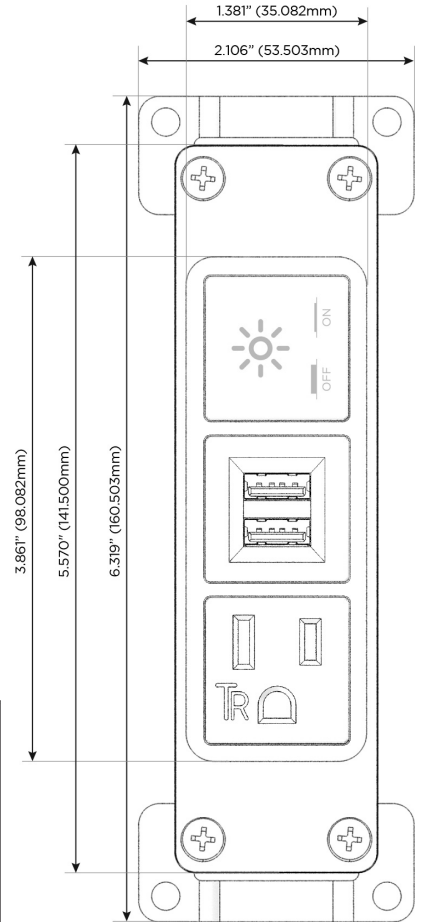

M-POWER-3T

AC POWER & DATA CONNECTIVITY SOLUTION

M-POWER-3TT2-AMX-T2AB

Specs:

Modules/Ports:

- **A** Tamper Resistant AC Receptacle
- **M** Double USB-A (Fast Charging Ports - 18W)
- **X** Switched AC

A M X

TOP

Distributed by

Mormax Company, Inc.

8 Westchester Plaza

Elmsford, NY 10523

914-699-0101

sales@mormax.com

mormax.com