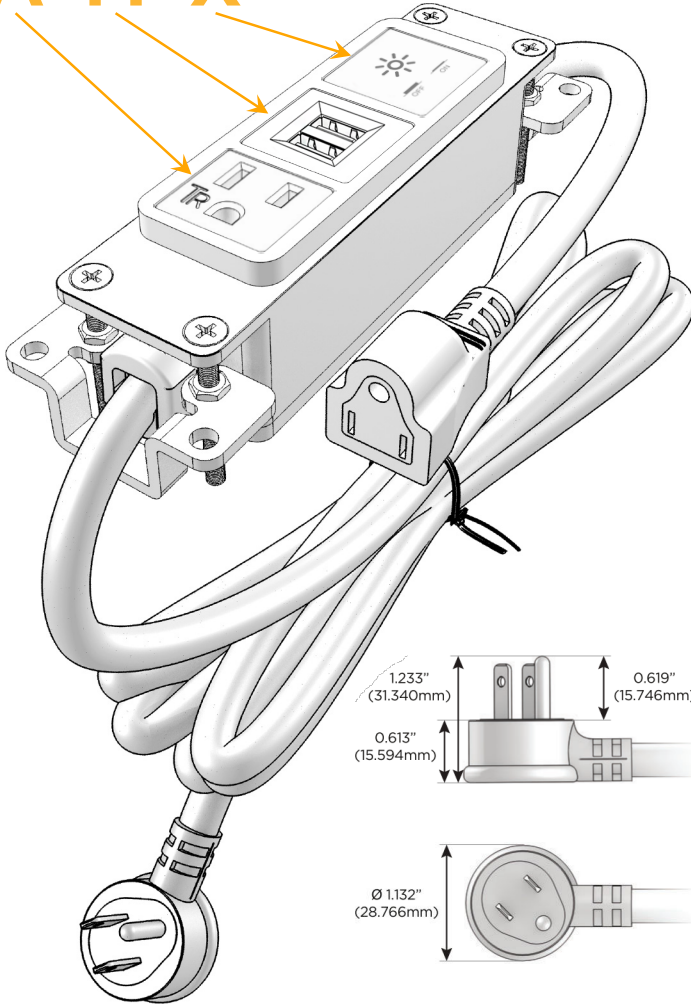

M-POWER-3T

AC POWER & DATA CONNECTIVITY SOLUTION

M-POWER-3TT2-AMX-T2AB

Specs:

Modules/Ports:

- **A** Tamper Resistant AC Receptacle
- **M** Double USB-A (Fast Charging Ports - 18W)
- **X** Switched AC

A M X