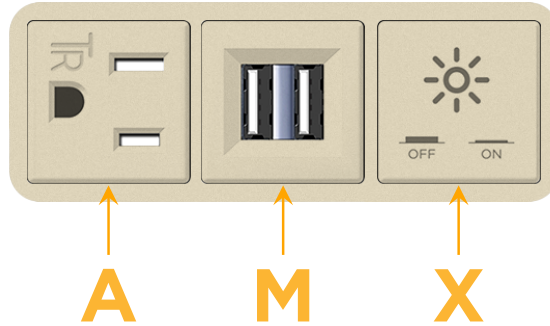

M-POWER-3T

AC POWER & DATA CONNECTIVITY SOLUTION

M-POWER-3TT2-AMX-T2AB

Distributed by

Mormax Company, Inc.

8 Westchester Plaza

Elmsford, NY 10523

914-699-0101

sales@mormax.com

mormax.com

Metro Light & Power's line of power & data solutions offers sophisticated design elements combined with greater ease of installation. Streamlined and low-profile, enhanced by side-exiting cords, our outlets advance the industry with their cutting edge look and feel. We believe flexibility is key, and we provide a variety of mounting options, including the ability to mount in limited spaces. Our outlets are available in many finishes and configurations, in addition to a custom color and finish capability for our clients.

Bezel Finish: **UNICOLOR™ SAND (ABS)**

Custom Finishes Available M-POWER-3TT2-AMX-T2AB

Features:

Module/Port Options:

- **A** Tamper Resistant AC Receptacle
- **E** USB-A & USB-C (20W)
- **M** Double USB-A (Fast Charging Ports - 18W)
- **H** HDMI
- **6** CAT 6
- **12** RJ 12
- **X** Switched AC
- **Y** 3-Way Switch (Low Voltage)
- **V** USB-C (45W High Speed Charging Port)
- **S** USB-C (25W High Speed Charging Port)
- **R** Switched AC (Rocker Switch)
- **D** Dimmer Switch

Plug:

Supplied with Low Profile Flat 45° Angle 120 VAC Plug

Optional Standard Straight 120 VAC Plug

Optional Straight 120 VAC Pass-through Plug

- CLEAN, COMPACT DESIGN
- STREAMLINED
- LOW PROFILE
- SIDE-EXITING CORDS
- PLUG & PLAY
- 6' AC CORD & PLUG (FLAT PLUG STANDARD)
- CUSTOMIZABLE CONFIGURATIONS AND FINISHES
- UL LISTED FOR MOUNTING IN FURNITURE
- 15A