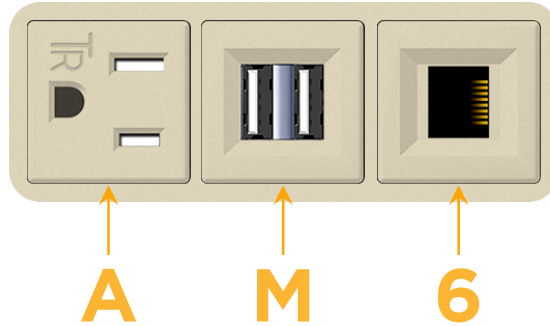

M-POWER-3T

AC POWER & DATA CONNECTIVITY SOLUTION

M-POWER-3TT2-AM6-T2AB

Distributed by

Mormax Company, Inc.

8 Westchester Plaza

Elmsford, NY 10523

914-699-0101

sales@mormax.com

mormax.com

Metro Light & Power's line of power & data solutions offers sophisticated design elements combined with greater ease of installation. Streamlined and low-profile, enhanced by side-exiting cords, our outlets advance the industry with their cutting edge look and feel. We believe flexibility is key, and we provide a variety of mounting options, including the ability to mount in limited spaces. Our outlets are available in many finishes and configurations, in addition to a custom color and finish capability for our clients.

Bezel Finish: **UNICOLOR™ SAND (ABS)**

Custom Finishes Available M-POWER-3TT2-AM6-T2AB

Features:

Module/Port Options:

- **A** Tamper Resistant AC Receptacle
- **E** USB-A & USB-C (20W)
- **M** Double USB-A (Fast Charging Ports - 18W)
- **H** HDMI
- **6** CAT 6
- **12** RJ 12
- **X** Switched AC
- **Y** 3-Way Switch (Low Voltage)
- **V** USB-C (45W High Speed Charging Port)
- **S** USB-C (25W High Speed Charging Port)
- **R** Switched AC (Rocker Switch)
- **D** Dimmer Switch

Plug:

Supplied with Low Profile Flat 45° Angle 120 VAC Plug

Optional Standard Straight 120 VAC Plug

Optional Straight 120 VAC Pass-through Plug

- CLEAN, COMPACT DESIGN
- STREAMLINED
- LOW PROFILE
- SIDE-EXITING CORDS
- PLUG & PLAY
- 6' AC CORD & PLUG (FLAT PLUG STANDARD)
- CUSTOMIZABLE CONFIGURATIONS AND FINISHES
- UL LISTED FOR MOUNTING IN FURNITURE
- 15A