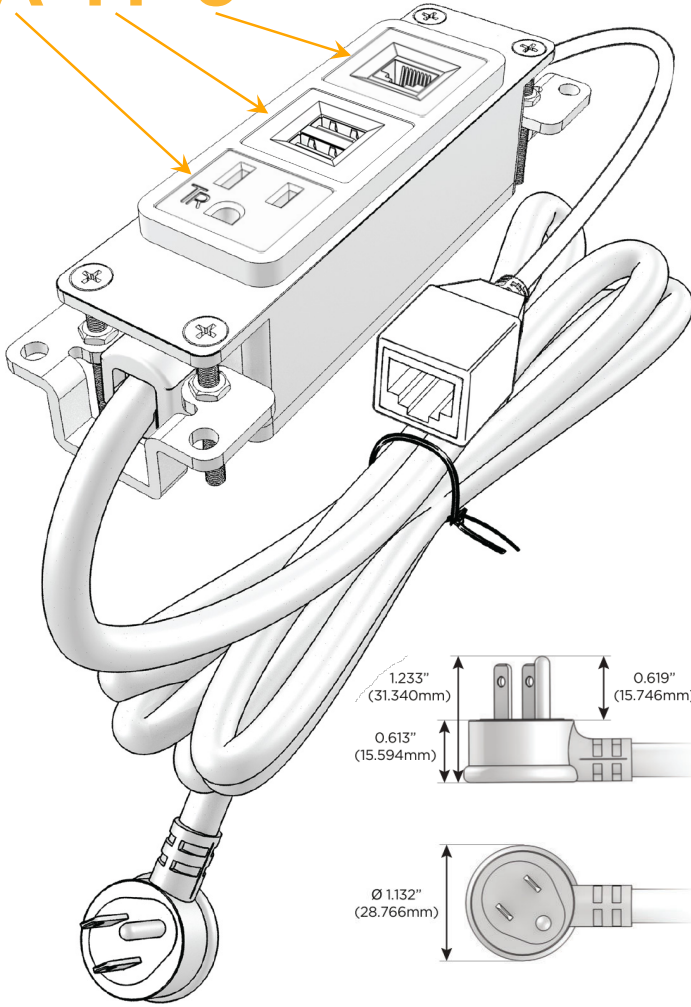

### Module/Port Options:

- A** Tamper Resistant AC Receptacle
- E** USB-A & USB-C (20W)
- M** Double USB-A (Fast Charging Ports - 18W)
- H** HDMI
- 6** CAT 6
- 12** RJ 12
- X** Switched AC
- Y** 3-Way Switch (Low Voltage)
- V** USB-C (45W High Speed Charging Port)
- S** USB-C (25W High Speed Charging Port)
- R** Switched AC (Rocker Switch)
- D** Dimmer Switch

### Plug:

Supplied with Low Profile Flat 45° Angle 120 VAC Plug

Optional Standard Straight 120 VAC Plug

Optional Straight 120 VAC Pass-through Plug

- CLEAN, COMPACT DESIGN
- STREAMLINED
- LOW PROFILE
- SIDE-EXITING CORDS
- PLUG & PLAY
- 6' AC CORD & PLUG (FLAT PLUG STANDARD)
- CUSTOMIZABLE CONFIGURATIONS AND FINISHES
- UL LISTED FOR MOUNTING IN FURNITURE
- 15A

# M-POWER-3T

AC POWER & DATA CONNECTIVITY SOLUTION

M-POWER-3TT2-AM6-T2AB

Specs:

**Modules/Ports:**

- A** Tamper Resistant AC Receptacle
- M** Double USB-A (Fast Charging Ports - 18W)
- 6** CAT 6

**A M 6**

Distributed by