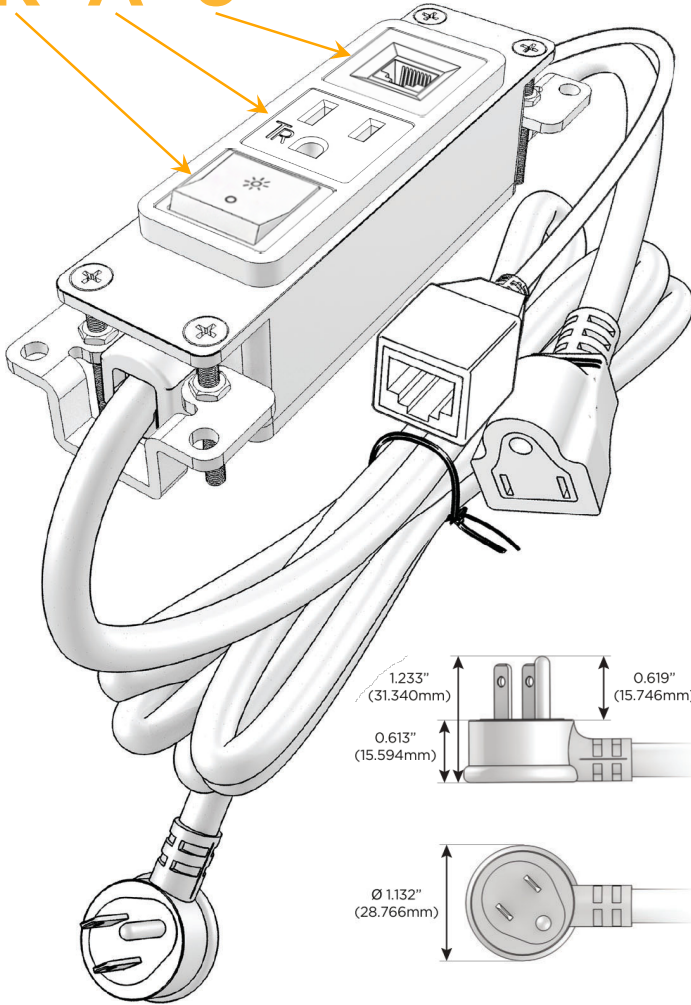

M-POWER-3T

AC POWER & DATA CONNECTIVITY SOLUTION

M-POWER-3TS2-RA6-S2AB

Specs:

Modules/Ports:

- **R** Switched AC (Rocker Switch)
- **A** Tamper Resistant AC Receptacle
- **6** CAT 6

Distributed by

Mormax Company, Inc.

8 Westchester Plaza

Elmsford, NY 10523

914-699-0101

sales@mormax.com

mormax.com

R A 6