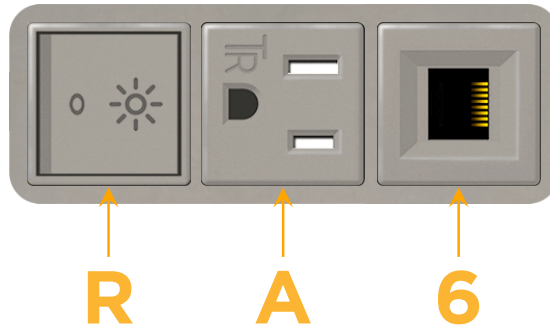

Bezel Finish: **UNICOLOR™ SATIN NICKEL (ABS)**

Custom Finishes Available M-POWER-3T52-RA6-S2AB

Features:

Module/Port Options:

- A** Tamper Resistant AC Receptacle
- E** USB-A & USB-C (20W)
- M** Double USB-A (Fast Charging Ports - 18W)
- H** HDMI
- 6** CAT 6
- 12** RJ 12
- X** Switched AC
- Y** 3-Way Switch (Low Voltage)
- V** USB-C (45W High Speed Charging Port)
- S** USB-C (25W High Speed Charging Port)
- R** Switched AC (Rocker Switch)
- D** Dimmer Switch

Plug:

Supplied with Low Profile Flat 45° Angle 120 VAC Plug

Optional Standard Straight 120 VAC Plug

Optional Straight 120 VAC Pass-through Plug

- CLEAN, COMPACT DESIGN
- STREAMLINED
- LOW PROFILE
- SIDE-EXITING CORDS
- PLUG & PLAY
- 6' AC CORD & PLUG (FLAT PLUG STANDARD)
- CUSTOMIZABLE CONFIGURATIONS AND FINISHES
- UL LISTED FOR MOUNTING IN FURNITURE
- 15A

M-POWER-3T

AC POWER & DATA CONNECTIVITY SOLUTION

M-POWER-3TS2-RA6-S2AB

Specs:

Modules/Ports:

- R** Switched AC (Rocker Switch)
- A** Tamper Resistant AC Receptacle
- 6** CAT 6

Distributed by

Mormax Company, Inc.