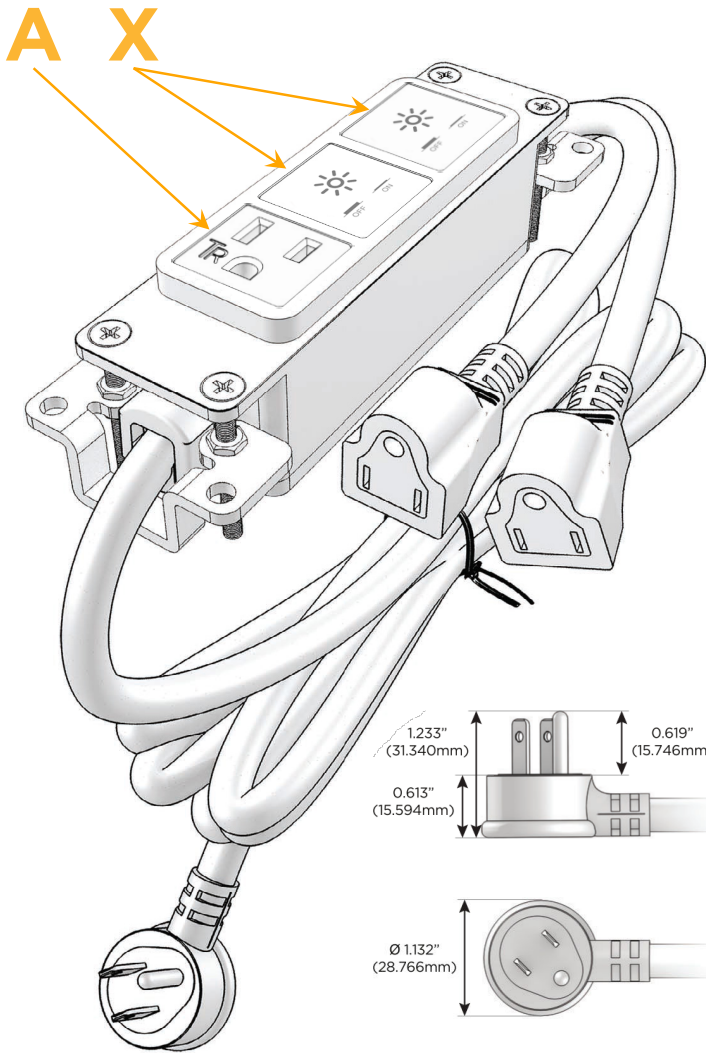

M-POWER-3T

AC POWER & DATA CONNECTIVITY SOLUTION

M-POWER-3TS2-AXX-S2AB

Specs:

Modules/Ports:

- **A** Tamper Resistant AC Receptacle
- **X** Switched AC

Distributed by

Mormax Company, Inc.

8 Westchester Plaza

Elmsford, NY 10523

914-699-0101

sales@mormax.com

mormax.com