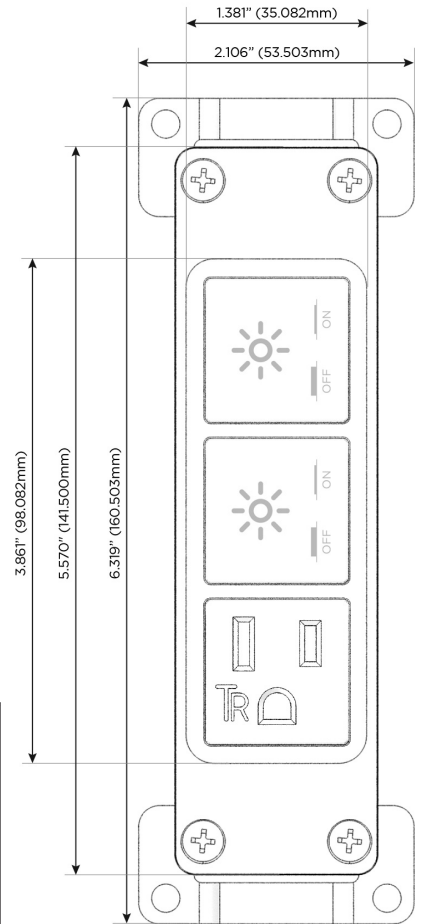

M-POWER-3T

AC POWER & DATA CONNECTIVITY SOLUTION

M-POWER-3TS2-AXX-S2AB

Specs:

Modules/Ports:

- **A** Tamper Resistant AC Receptacle
- **X** Switched AC

Distributed by

Mormax Company, Inc.

8 Westchester Plaza

Elmsford, NY 10523

914-699-0101

sales@mormax.com

mormax.com

TOP

SIDE