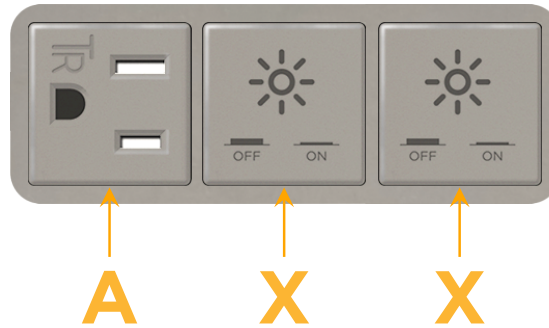

M-POWER-3T

AC POWER & DATA CONNECTIVITY SOLUTION

M-POWER-3TS2-AXX-S2AB

Distributed by

Mormax Company, Inc.

8 Westchester Plaza

Elmsford, NY 10523

914-699-0101

sales@mormax.com

mormax.com

Metro Light & Power's line of power & data solutions offers sophisticated design elements combined with greater ease of installation. Streamlined and low-profile, enhanced by side-exiting cords, our outlets advance the industry with their cutting edge look and feel. We believe flexibility is key, and we provide a variety of mounting options, including the ability to mount in limited spaces. Our outlets are available in many finishes and configurations, in addition to a custom color and finish capability for our clients.

Bezel Finish: **UNICOLOR™ SATIN NICKEL (ABS)**

Custom Finishes Available M-POWER-3TS2-AXX-S2AB

Features:

Module/Port Options:

- **A** Tamper Resistant AC Receptacle
- **E** USB-A & USB-C (20W)
- **M** Double USB-A (Fast Charging Ports - 18W)
- **H** HDMI
- **6** CAT 6
- **12** RJ 12
- **X** Switched AC
- **Y** 3-Way Switch (Low Voltage)
- **V** USB-C (45W High Speed Charging Port)
- **S** USB-C (25W High Speed Charging Port)
- **R** Switched AC (Rocker Switch)
- **D** Dimmer Switch

Plug:

Supplied with Low Profile Flat 45° Angle 120 VAC Plug

Optional Standard Straight 120 VAC Plug

Optional Straight 120 VAC Pass-through Plug

- CLEAN, COMPACT DESIGN
- STREAMLINED
- LOW PROFILE
- SIDE-EXITING CORDS
- PLUG & PLAY
- 6' AC CORD & PLUG (FLAT PLUG STANDARD)
- CUSTOMIZABLE CONFIGURATIONS AND FINISHES
- UL LISTED FOR MOUNTING IN FURNITURE
- 15A