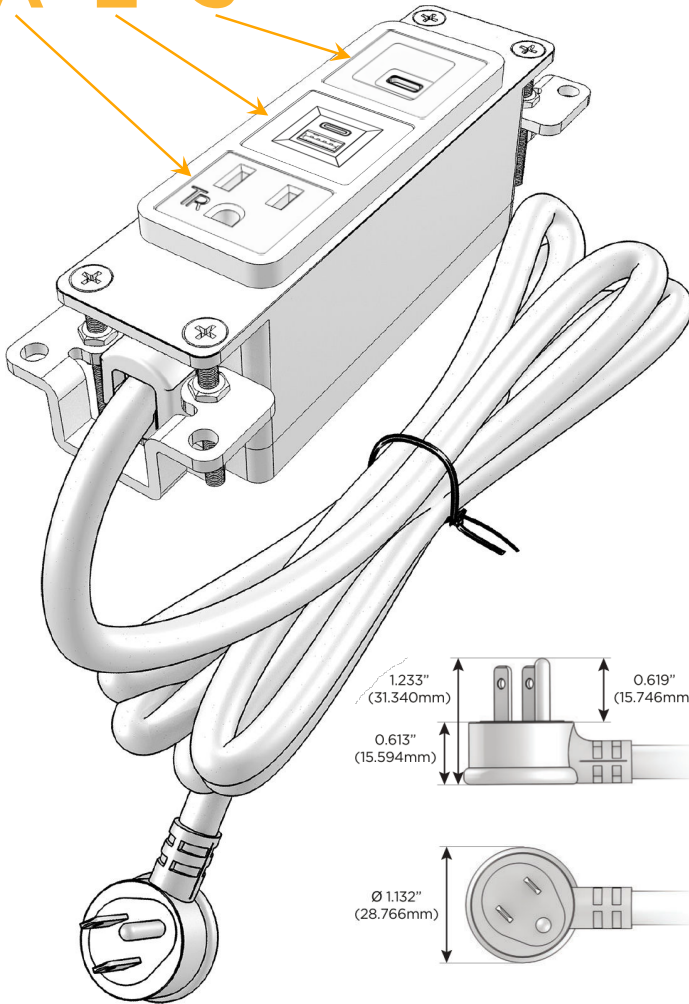

M-POWER-3T

AC POWER & DATA CONNECTIVITY SOLUTION

M-POWER-3TS2-AES-S2AB

Specs:

Modules/Ports:

- **A** Tamper Resistant AC Receptacle
- **E** USB-A & USB-C (20W)
- **S** USB-C (25W High Speed Charging Port)

Distributed by

Mormax Company, Inc.

8 Westchester Plaza

Elmsford, NY 10523

914-699-0101

sales@mormax.com

mormax.com

A E S