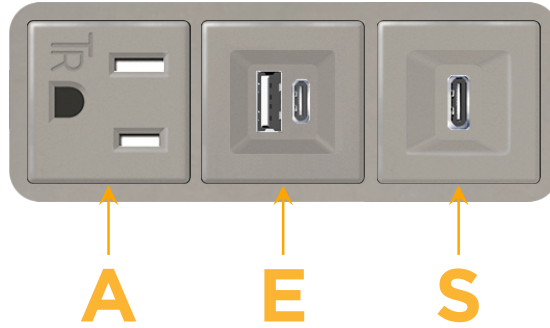

M-POWER-3T

AC POWER & DATA CONNECTIVITY SOLUTION

M-POWER-3T52-AES-S2AB

Distributed by

Mormax Company, Inc.

8 Westchester Plaza

Elmsford, NY 10523

914-699-0101

sales@mormax.com

mormax.com

Metro Light & Power's line of power & data solutions offers sophisticated design elements combined with greater ease of installation. Streamlined and low-profile, enhanced by side-exiting cords, our outlets advance the industry with their cutting edge look and feel. We believe flexibility is key, and we provide a variety of mounting options, including the ability to mount in limited spaces. Our outlets are available in many finishes and configurations, in addition to a custom color and finish capability for our clients.

Bezel Finish: **UNICOLOR™ SATIN NICKEL (ABS)**

Custom Finishes Available M-POWER-3T52-AES-S2AB

Features:

Module/Port Options:

- **A** Tamper Resistant AC Receptacle
- **E** USB-A & USB-C (20W)
- **M** Double USB-A (Fast Charging Ports - 18W)
- **H** HDMI
- **6** CAT 6
- **12** RJ 12
- **X** Switched AC
- **Y** 3-Way Switch (Low Voltage)
- **V** USB-C (45W High Speed Charging Port)
- **S** USB-C (25W High Speed Charging Port)
- **R** Switched AC (Rocker Switch)
- **D** Dimmer Switch

Plug:

Supplied with Low Profile Flat 45° Angle 120 VAC Plug

Optional Standard Straight 120 VAC Plug

Optional Straight 120 VAC Pass-through Plug

- CLEAN, COMPACT DESIGN
- STREAMLINED
- LOW PROFILE
- SIDE-EXITING CORDS
- PLUG & PLAY
- 6' AC CORD & PLUG (FLAT PLUG STANDARD)
- CUSTOMIZABLE CONFIGURATIONS AND FINISHES
- UL LISTED FOR MOUNTING IN FURNITURE
- 15A