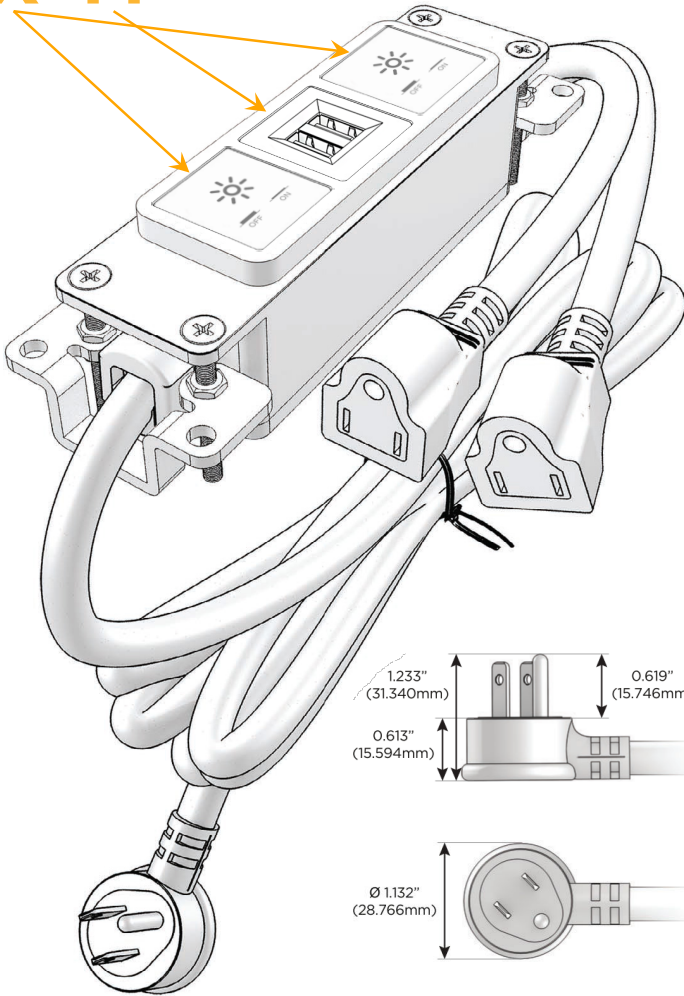

M-POWER-3T

AC POWER & DATA CONNECTIVITY SOLUTION

M-POWER-3TRZ-XMX-RZAB

Specs:

Modules/Ports:

X Switched AC

M Double USB-A (Fast Charging Ports - 18W)

Distributed by

Mormax Company, Inc.

8 Westchester Plaza

Elmsford, NY 10523

914-699-0101

sales@mormax.com

mormax.com

X M