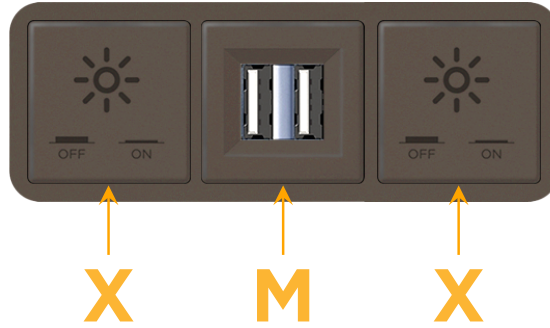

M-POWER-3T

AC POWER & DATA CONNECTIVITY SOLUTION

M-POWER-3TRZ-XXM-RZAB

Distributed by

Mormax Company, Inc.

8 Westchester Plaza

Elmsford, NY 10523

914-699-0101

sales@mormax.com

mormax.com

Metro Light & Power's line of power & data solutions offers sophisticated design elements combined with greater ease of installation. Streamlined and low-profile, enhanced by side-exiting cords, our outlets advance the industry with their cutting edge look and feel. We believe flexibility is key, and we provide a variety of mounting options, including the ability to mount in limited spaces. Our outlets are available in many finishes and configurations, in addition to a custom color and finish capability for our clients.

Bezel Finish: **UNICOLOR™ OIL RUBBED BRONZE (ABS)**

Custom Finishes Available M-POWER-3TRZ-XXM-RZAB

Features:

Module/Port Options:

- **A** Tamper Resistant AC Receptacle
- **E** USB-A & USB-C (20W)
- **M** Double USB-A (Fast Charging Ports - 18W)
- **H** HDMI
- **6** CAT 6
- **12** RJ 12
- **X** Switched AC
- **Y** 3-Way Switch (Low Voltage)
- **V** USB-C (45W High Speed Charging Port)
- **S** USB-C (25W High Speed Charging Port)
- **R** Switched AC (Rocker Switch)
- **D** Dimmer Switch

Plug:

Supplied with Low Profile Flat 45° Angle 120 VAC Plug

Optional Standard Straight 120 VAC Plug

Optional Straight 120 VAC Pass-through Plug

- CLEAN, COMPACT DESIGN
- STREAMLINED
- LOW PROFILE
- SIDE-EXITING CORDS
- PLUG & PLAY
- 6' AC CORD & PLUG (FLAT PLUG STANDARD)
- CUSTOMIZABLE CONFIGURATIONS AND FINISHES
- UL LISTED FOR MOUNTING IN FURNITURE
- 15A