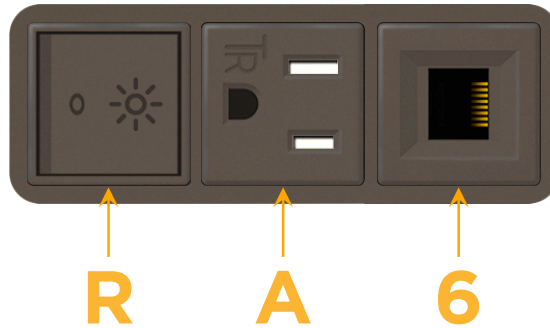

Bezel Finish: **UNICOLOR™ OIL RUBBED BRONZE (ABS)**

Custom Finishes Available M-POWER-3TRZ-RA6-RZAB

Features:

Module/Port Options:

- A** Tamper Resistant AC Receptacle
- E** USB-A & USB-C (20W)
- M** Double USB-A (Fast Charging Ports - 18W)
- H** HDMI
- 6** CAT 6
- 12** RJ 12
- X** Switched AC
- Y** 3-Way Switch (Low Voltage)
- V** USB-C (45W High Speed Charging Port)
- S** USB-C (25W High Speed Charging Port)
- R** Switched AC (Rocker Switch)
- D** Dimmer Switch

Plug:

Supplied with Low Profile Flat 45° Angle 120 VAC Plug

Optional Standard Straight 120 VAC Plug

Optional Straight 120 VAC Pass-through Plug

- CLEAN, COMPACT DESIGN
- STREAMLINED
- LOW PROFILE
- SIDE-EXITING CORDS
- PLUG & PLAY
- 6' AC CORD & PLUG (FLAT PLUG STANDARD)
- CUSTOMIZABLE CONFIGURATIONS AND FINISHES
- UL LISTED FOR MOUNTING IN FURNITURE
- 15A

M-POWER-3T

AC POWER & DATA CONNECTIVITY SOLUTION

M-POWER-3TRZ-RA6-RZAB

Specs:

Modules/Ports:

- R** Switched AC (Rocker Switch)
- A** Tamper Resistant AC Receptacle
- 6** CAT 6

Distributed by

Mormax Company, Inc.