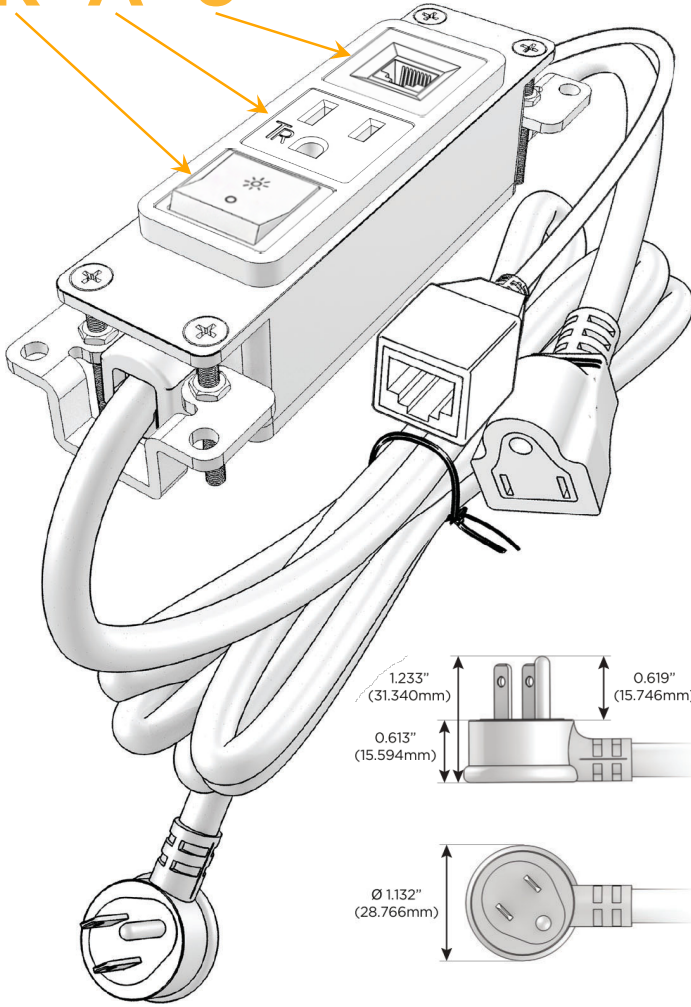

M-POWER-3T

AC POWER & DATA CONNECTIVITY SOLUTION

M-POWER-3TRZ-RA6-RZAB

Specs:

Modules/Ports:

- **R** Switched AC (Rocker Switch)
- **A** Tamper Resistant AC Receptacle
- **6** CAT 6

Distributed by

Mormax Company, Inc.

8 Westchester Plaza

Elmsford, NY 10523

914-699-0101

sales@mormax.com

mormax.com

R A 6