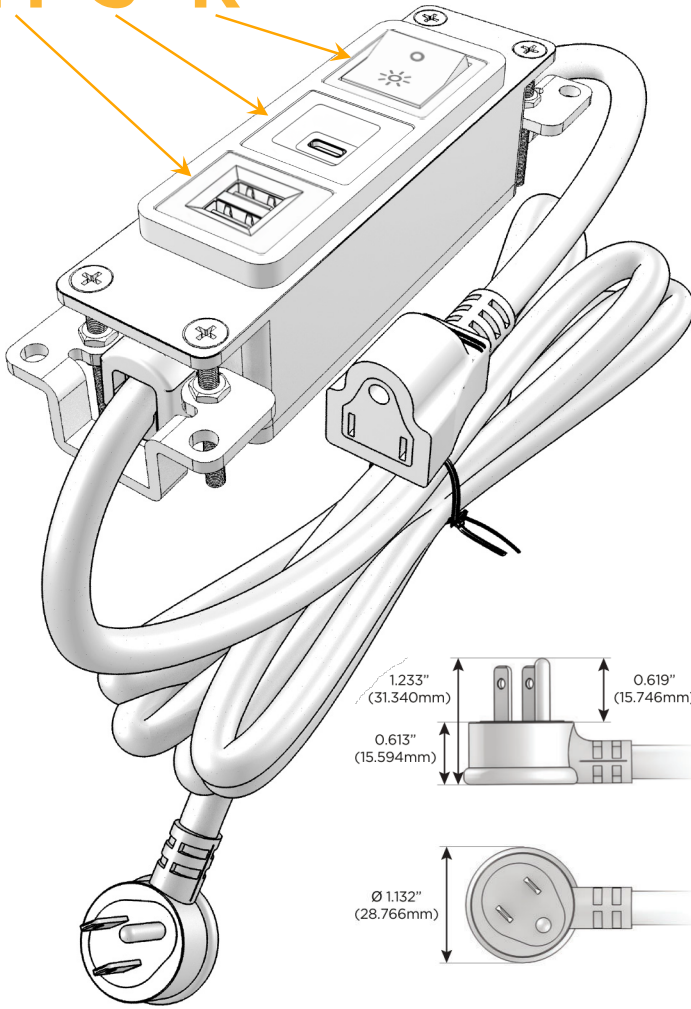

M-POWER-3T

AC POWER & DATA CONNECTIVITY SOLUTION

M-POWER-3TRZ-MSR-RZAB

Specs:

Modules/Ports:

- **M** Double USB-A (Fast Charging Ports - 18W)
- **S** USB-C (25W High Speed Charging Port)
- **R** Switched AC (Rocker Switch)

Distributed by

Mormax Company, Inc.

8 Westchester Plaza

Elmsford, NY 10523

914-699-0101

sales@mormax.com

mormax.com

M S R