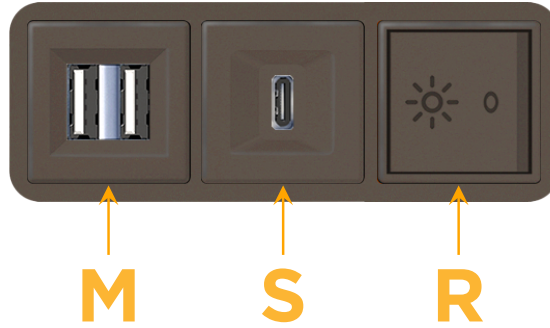

M-POWER-3T

AC POWER & DATA CONNECTIVITY SOLUTION

M-POWER-3TRZ-MSR-RZAB

Distributed by

Mormax Company, Inc.

8 Westchester Plaza

Elmsford, NY 10523

914-699-0101

sales@mormax.com

mormax.com

Metro Light & Power's line of power & data solutions offers sophisticated design elements combined with greater ease of installation. Streamlined and low-profile, enhanced by side-exiting cords, our outlets advance the industry with their cutting edge look and feel. We believe flexibility is key, and we provide a variety of mounting options, including the ability to mount in limited spaces. Our outlets are available in many finishes and configurations, in addition to a custom color and finish capability for our clients.

Bezel Finish: **UNICOLOR™ OIL RUBBED BRONZE (ABS)**

Custom Finishes Available M-POWER-3TRZ-MSR-RZAB

Features:

Module/Port Options:

- **A** Tamper Resistant AC Receptacle
- **E** USB-A & USB-C (20W)
- **M** Double USB-A (Fast Charging Ports - 18W)
- **H** HDMI
- **6** CAT 6
- **12** RJ 12
- **X** Switched AC
- **Y** 3-Way Switch (Low Voltage)
- **V** USB-C (45W High Speed Charging Port)
- **S** USB-C (25W High Speed Charging Port)
- **R** Switched AC (Rocker Switch)
- **D** Dimmer Switch

Plug:

Supplied with Low Profile Flat 45° Angle 120 VAC Plug

Optional Standard Straight 120 VAC Plug

Optional Straight 120 VAC Pass-through Plug

- CLEAN, COMPACT DESIGN
- STREAMLINED
- LOW PROFILE
- SIDE-EXITING CORDS
- PLUG & PLAY
- 6' AC CORD & PLUG (FLAT PLUG STANDARD)
- CUSTOMIZABLE CONFIGURATIONS AND FINISHES
- UL LISTED FOR MOUNTING IN FURNITURE
- 15A