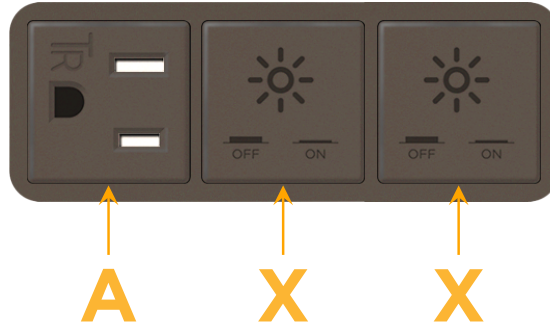

Bezel Finish: **UNICOLOR™ OIL RUBBED BRONZE (ABS)**

Custom Finishes Available M-POWER-3TRZ-AXX-RZAB

Features:

Module/Port Options:

- A** Tamper Resistant AC Receptacle
- E** USB-A & USB-C (20W)
- M** Double USB-A (Fast Charging Ports - 18W)
- H** HDMI
- 6** CAT 6
- 12** RJ 12
- X** Switched AC
- Y** 3-Way Switch (Low Voltage)
- V** USB-C (45W High Speed Charging Port)
- S** USB-C (25W High Speed Charging Port)
- R** Switched AC (Rocker Switch)
- D** Dimmer Switch

Plug:

Supplied with Low Profile Flat 45° Angle 120 VAC Plug

Optional Standard Straight 120 VAC Plug

Optional Straight 120 VAC Pass-through Plug

- CLEAN, COMPACT DESIGN
- STREAMLINED
- LOW PROFILE
- SIDE-EXITING CORDS
- PLUG & PLAY
- 6' AC CORD & PLUG (FLAT PLUG STANDARD)
- CUSTOMIZABLE CONFIGURATIONS AND FINISHES
- UL LISTED FOR MOUNTING IN FURNITURE
- 15A

M-POWER-3T

AC POWER & DATA CONNECTIVITY SOLUTION

M-POWER-3TRZ-AXX-RZAB

Specs:

Modules/Ports:

- A** Tamper Resistant AC Receptacle
- X** Switched AC

Distributed by

Mormax Company, Inc.