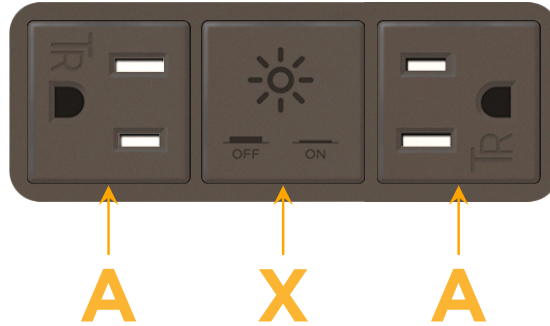

M-POWER-3T

AC POWER & DATA CONNECTIVITY SOLUTION

M-POWER-3TRZ-AXA-RZAB

Distributed by

Mormax Company, Inc.

8 Westchester Plaza

Elmsford, NY 10523

914-699-0101

sales@mormax.com

mormax.com

Metro Light & Power's line of power & data solutions offers sophisticated design elements combined with greater ease of installation. Streamlined and low-profile, enhanced by side-exiting cords, our outlets advance the industry with their cutting edge look and feel. We believe flexibility is key, and we provide a variety of mounting options, including the ability to mount in limited spaces. Our outlets are available in many finishes and configurations, in addition to a custom color and finish capability for our clients.

Bezel Finish: **UNICOLOR™ OIL RUBBED BRONZE (ABS)**

Custom Finishes Available M-POWER-3TRZ-AXA-RZAB

Features:

Module/Port Options:

- **A** Tamper Resistant AC Receptacle
- **E** USB-A & USB-C (20W)
- **M** Double USB-A (Fast Charging Ports - 18W)
- **H** HDMI
- **6** CAT 6
- **12** RJ 12
- **X** Switched AC
- **Y** 3-Way Switch (Low Voltage)
- **V** USB-C (45W High Speed Charging Port)
- **S** USB-C (25W High Speed Charging Port)
- **R** Switched AC (Rocker Switch)
- **D** Dimmer Switch

Plug:

Supplied with Low Profile Flat 45° Angle 120 VAC Plug

Optional Standard Straight 120 VAC Plug

Optional Straight 120 VAC Pass-through Plug

- CLEAN, COMPACT DESIGN
- STREAMLINED
- LOW PROFILE
- SIDE-EXITING CORDS
- PLUG & PLAY
- 6' AC CORD & PLUG (FLAT PLUG STANDARD)
- CUSTOMIZABLE CONFIGURATIONS AND FINISHES
- UL LISTED FOR MOUNTING IN FURNITURE
- 15A