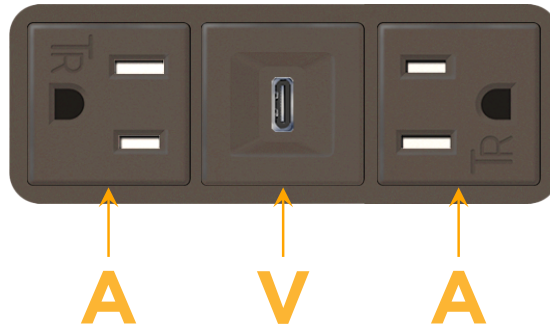

M-POWER-3T

AC POWER & DATA CONNECTIVITY SOLUTION

M-POWER-3TRZ-AVA-RZAB

Distributed by

Mormax Company, Inc.

8 Westchester Plaza

Elmsford, NY 10523

914-699-0101

sales@mormax.com

mormax.com

Metro Light & Power's line of power & data solutions offers sophisticated design elements combined with greater ease of installation. Streamlined and low-profile, enhanced by side-exiting cords, our outlets advance the industry with their cutting edge look and feel. We believe flexibility is key, and we provide a variety of mounting options, including the ability to mount in limited spaces. Our outlets are available in many finishes and configurations, in addition to a custom color and finish capability for our clients.

Bezel Finish: **UNICOLOR™ OIL RUBBED BRONZE (ABS)**

Custom Finishes Available M-POWER-3TRZ-AVA-RZAB

Features:

Module/Port Options:

- **A** Tamper Resistant AC Receptacle
- **E** USB-A & USB-C (20W)
- **M** Double USB-A (Fast Charging Ports - 18W)
- **H** HDMI
- **6** CAT 6
- **12** RJ 12
- **X** Switched AC
- **Y** 3-Way Switch (Low Voltage)
- **V** USB-C (45W High Speed Charging Port)
- **S** USB-C (25W High Speed Charging Port)
- **R** Switched AC (Rocker Switch)
- **D** Dimmer Switch

Plug:

Supplied with Low Profile Flat 45° Angle 120 VAC Plug

Optional Standard Straight 120 VAC Plug

Optional Straight 120 VAC Pass-through Plug

- CLEAN, COMPACT DESIGN
- STREAMLINED
- LOW PROFILE
- SIDE-EXITING CORDS
- PLUG & PLAY
- 6' AC CORD & PLUG (FLAT PLUG STANDARD)
- CUSTOMIZABLE CONFIGURATIONS AND FINISHES
- UL LISTED FOR MOUNTING IN FURNITURE
- 15A