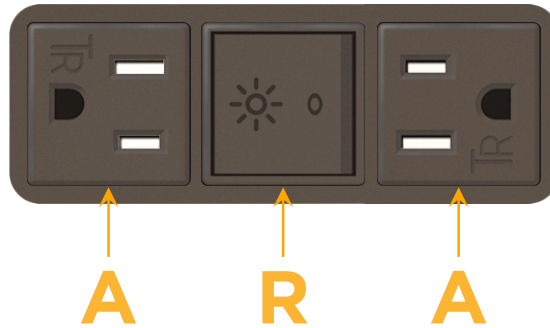

Bezel Finish: **UNICOLOR™ OIL RUBBED BRONZE (ABS)**

Custom Finishes Available M-POWER-3TRZ-ARA-RZAB

Features:

Module/Port Options:

- A** Tamper Resistant AC Receptacle
- E** USB-A & USB-C (20W)
- M** Double USB-A (Fast Charging Ports - 18W)
- H** HDMI
- 6** CAT 6
- 12** RJ 12
- X** Switched AC
- Y** 3-Way Switch (Low Voltage)
- V** USB-C (45W High Speed Charging Port)
- S** USB-C (25W High Speed Charging Port)
- R** Switched AC (Rocker Switch)
- D** Dimmer Switch

Plug:

Supplied with Low Profile Flat 45° Angle 120 VAC Plug

Optional Standard Straight 120 VAC Plug

Optional Straight 120 VAC Pass-through Plug

- CLEAN, COMPACT DESIGN
- STREAMLINED
- LOW PROFILE
- SIDE-EXITING CORDS
- PLUG & PLAY
- 6' AC CORD & PLUG (FLAT PLUG STANDARD)
- CUSTOMIZABLE CONFIGURATIONS AND FINISHES
- UL LISTED FOR MOUNTING IN FURNITURE
- 15A

M-POWER-3T

AC POWER & DATA CONNECTIVITY SOLUTION

M-POWER-3TRZ-ARA-RZAB

Specs:

Modules/Ports:

- A** Tamper Resistant AC Receptacle
- R** Switched AC (Rocker Switch)

Distributed by

Mormax Company, Inc.