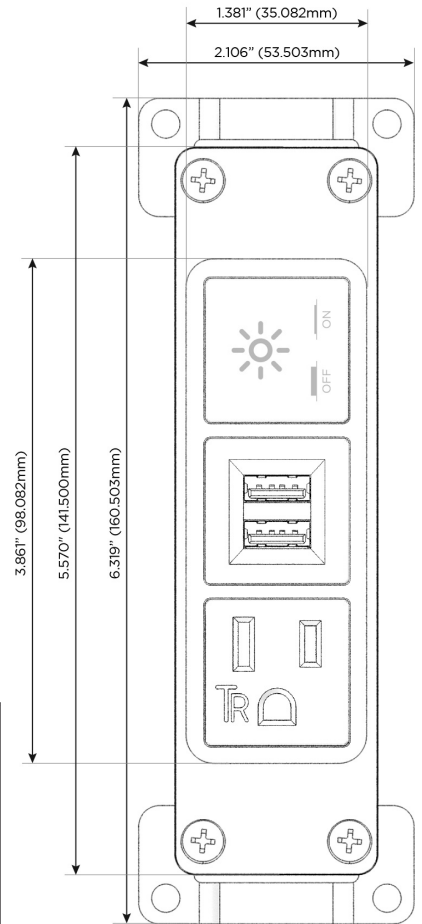

Plug:

Supplied with Low Profile Flat 45° Angle 120 VAC Plug

Optional Standard Straight 120 VAC Plug

Optional Straight 120 VAC Pass-through Plug

- CLEAN, COMPACT DESIGN
- STREAMLINED
- LOW PROFILE
- SIDE-EXITING CORDS
- PLUG & PLAY
- 6' AC CORD & PLUG (FLAT PLUG STANDARD)
- CUSTOMIZABLE CONFIGURATIONS AND FINISHES
- UL LISTED FOR MOUNTING IN FURNITURE
- 15A

M-POWER-3T

AC POWER & DATA CONNECTIVITY SOLUTION

M-POWER-3TRZ-AMX-RZAB

Specs:

Modules/Ports:

- A** Tamper Resistant AC Receptacle
- M** Double USB-A (Fast Charging Ports - 18W)
- X** Switched AC

A M X

TOP