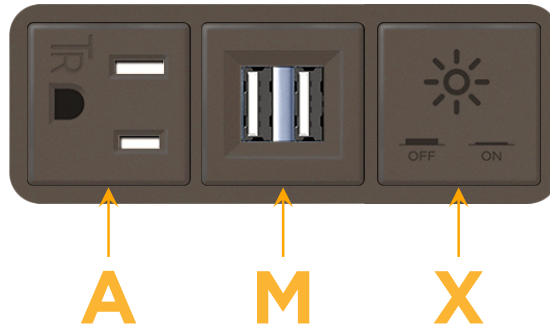

Bezel Finish: **UNICOLOR™ OIL RUBBED BRONZE (ABS)**

Custom Finishes Available M-POWER-3TRZ-AMX-RZAB

Features:

Module/Port Options:

- A** Tamper Resistant AC Receptacle
- E** USB-A & USB-C (20W)
- M** Double USB-A (Fast Charging Ports - 18W)
- H** HDMI
- 6** CAT 6
- 12** RJ 12
- X** Switched AC
- Y** 3-Way Switch (Low Voltage)
- V** USB-C (45W High Speed Charging Port)
- S** USB-C (25W High Speed Charging Port)
- R** Switched AC (Rocker Switch)
- D** Dimmer Switch

Plug:

Supplied with Low Profile Flat 45° Angle 120 VAC Plug

Optional Standard Straight 120 VAC Plug

Optional Straight 120 VAC Pass-through Plug

- CLEAN, COMPACT DESIGN
- STREAMLINED
- LOW PROFILE
- SIDE-EXITING CORDS
- PLUG & PLAY
- 6' AC CORD & PLUG (FLAT PLUG STANDARD)
- CUSTOMIZABLE CONFIGURATIONS AND FINISHES
- UL LISTED FOR MOUNTING IN FURNITURE
- 15A

M-POWER-3T

AC POWER & DATA CONNECTIVITY SOLUTION

M-POWER-3TRZ-AMX-RZAB

Specs:

Modules/Ports:

- A** Tamper Resistant AC Receptacle
- M** Double USB-A (Fast Charging Ports - 18W)
- X** Switched AC

A M X

TOP