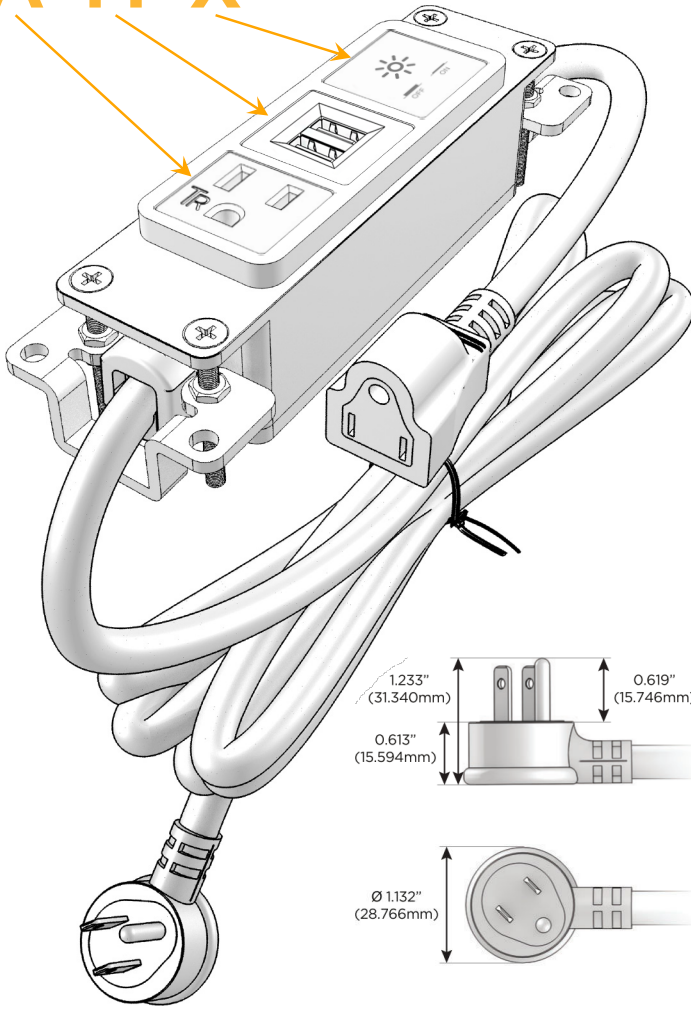

Bezel Finish: **UNICOLOR™ OIL RUBBED BRONZE (ABS)**

Custom Finishes Available M-POWER-3TRZ-AMX-RZAB

Features:

Module/Port Options:

- A** Tamper Resistant AC Receptacle
- E** USB-A & USB-C (20W)
- M** Double USB-A (Fast Charging Ports - 18W)
- H** HDMI
- 6** CAT 6
- 12** RJ 12
- X** Switched AC
- Y** 3-Way Switch (Low Voltage)
- V** USB-C (45W High Speed Charging Port)
- S** USB-C (25W High Speed Charging Port)
- R** Switched AC (Rocker Switch)
- D** Dimmer Switch

Plug:

Supplied with Low Profile Flat 45° Angle 120 VAC Plug

Optional Standard Straight 120 VAC Plug

Optional Straight 120 VAC Pass-through Plug

- CLEAN, COMPACT DESIGN
- STREAMLINED
- LOW PROFILE
- SIDE-EXITING CORDS
- PLUG & PLAY
- 6' AC CORD & PLUG (FLAT PLUG STANDARD)
- CUSTOMIZABLE CONFIGURATIONS AND FINISHES
- UL LISTED FOR MOUNTING IN FURNITURE
- 15A

M-POWER-3T

AC POWER & DATA CONNECTIVITY SOLUTION

M-POWER-3TRZ-AMX-RZAB

Specs:

Modules/Ports:

- A** Tamper Resistant AC Receptacle
- M** Double USB-A (Fast Charging Ports - 18W)
- X** Switched AC

A M X

TOP