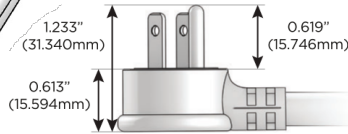

M-POWER-3T

AC POWER & DATA CONNECTIVITY SOLUTION

M-POWER-3TRZ-AMX-RZAB

Specs:

Modules/Ports:

- A** Tamper Resistant AC Receptacle
- M** Double USB-A (Fast Charging Ports - 18W)
- X** Switched AC

A M X

TOP