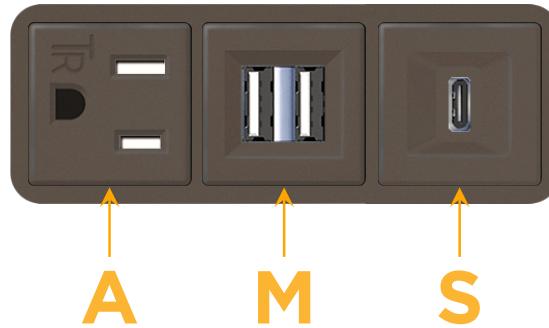

Bezel Finish: **UNICOLOR™ OIL RUBBED BRONZE (ABS)**

Custom Finishes Available M-POWER-3TRZ-AMS-RZAB

Features:

Module/Port Options:

- A** Tamper Resistant AC Receptacle
- E** USB-A & USB-C (20W)
- M** Double USB-A (Fast Charging Ports - 18W)
- H** HDMI
- 6** CAT 6
- 12** RJ 12
- X** Switched AC
- Y** 3-Way Switch (Low Voltage)
- V** USB-C (45W High Speed Charging Port)
- S** USB-C (25W High Speed Charging Port)
- R** Switched AC (Rocker Switch)
- D** Dimmer Switch

Plug:

Supplied with Low Profile Flat 45° Angle 120 VAC Plug

Optional Standard Straight 120 VAC Plug

Optional Straight 120 VAC Pass-through Plug

- CLEAN, COMPACT DESIGN
- STREAMLINED
- LOW PROFILE
- SIDE-EXITING CORDS
- PLUG & PLAY
- 6' AC CORD & PLUG (FLAT PLUG STANDARD)
- CUSTOMIZABLE CONFIGURATIONS AND FINISHES
- UL LISTED FOR MOUNTING IN FURNITURE
- 15A

M-POWER-3T

AC POWER & DATA CONNECTIVITY SOLUTION

M-POWER-3TRZ-AMS-RZAB

Specs:

Modules/Ports:

- A** Tamper Resistant AC Receptacle
- M** Double USB-A (Fast Charging Ports - 18W)
- S** USB-C (25W High Speed Charging Port)