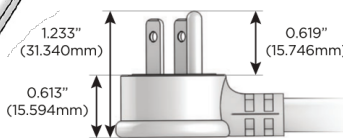

M-POWER-3T

AC POWER & DATA CONNECTIVITY SOLUTION

M-POWER-3TRZ-AMS-RZAB

Specs:

Modules/Ports:

- **A** Tamper Resistant AC Receptacle
- **M** Double USB-A (Fast Charging Ports - 18W)
- **S** USB-C (25W High Speed Charging Port)

A M S