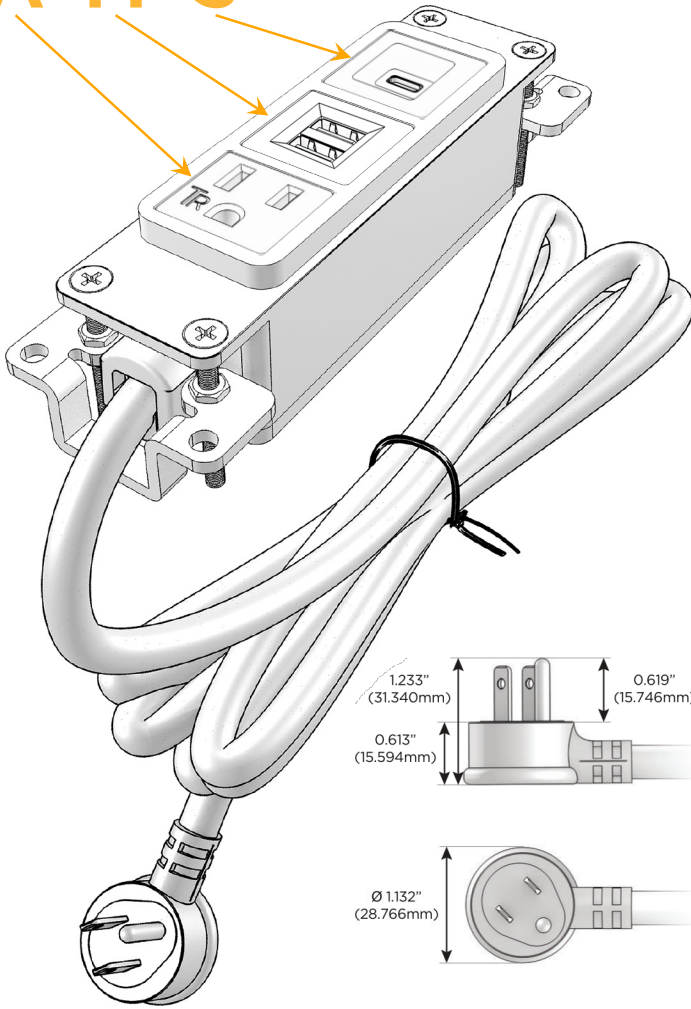

M-POWER-3T

AC POWER & DATA CONNECTIVITY SOLUTION

M-POWER-3TRZ-AMS-RZAB

Specs:

Modules/Ports:

- **A** Tamper Resistant AC Receptacle
- **M** Double USB-A (Fast Charging Ports - 18W)
- **S** USB-C (25W High Speed Charging Port)

A M S