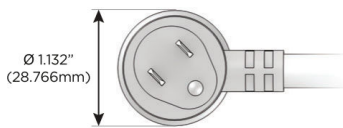

M-POWER-3T

AC POWER & DATA CONNECTIVITY SOLUTION

M-POWER-3TRZ-AMS-RZAB

Specs:

Modules/Ports:

- **A** Tamper Resistant AC Receptacle
- **M** Double USB-A (Fast Charging Ports - 18W)
- **S** USB-C (25W High Speed Charging Port)

A M S