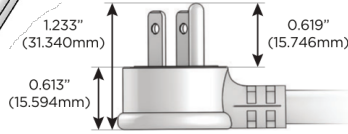

M-POWER-3T

AC POWER & DATA CONNECTIVITY SOLUTION

M-POWER-3TRZ-AMR-RZAB

Specs:

Modules/Ports:

- **A** Tamper Resistant AC Receptacle
- **M** Double USB-A (Fast Charging Ports - 18W)
- **R** Switched AC (Rocker Switch)

A M R