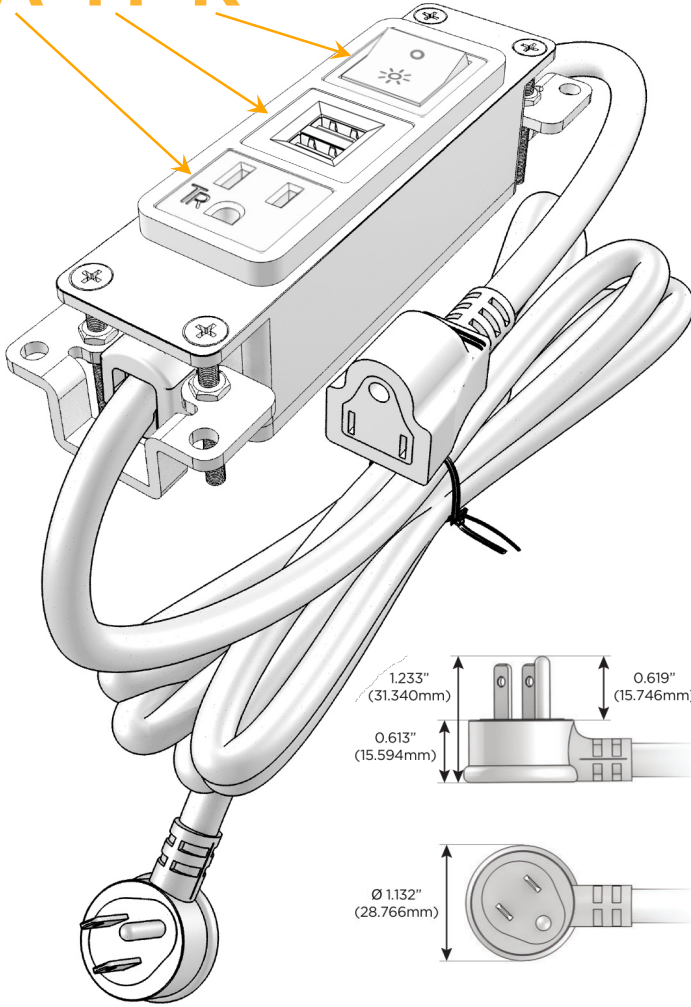

M-POWER-3T

AC POWER & DATA CONNECTIVITY SOLUTION

M-POWER-3TRZ-AMR-RZAB

Specs:

Modules/Ports:

- **A** Tamper Resistant AC Receptacle
- **M** Double USB-A (Fast Charging Ports - 18W)
- **R** Switched AC (Rocker Switch)

A M R