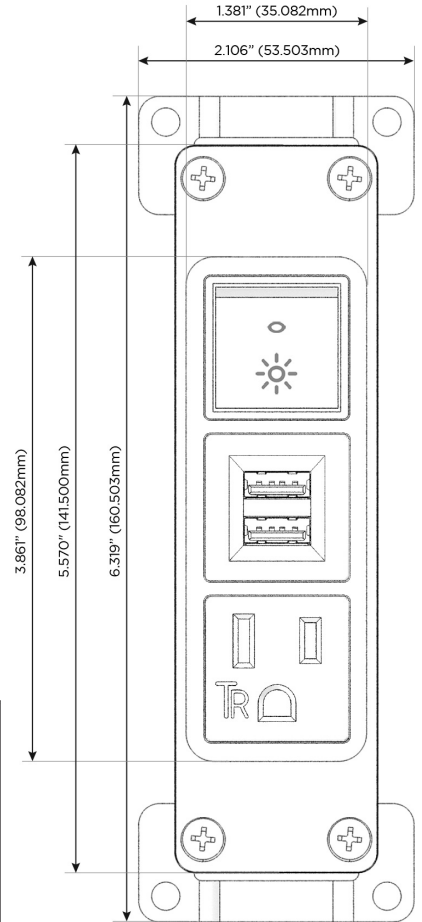

Plug:

Supplied with Low Profile Flat 45° Angle 120 VAC Plug

Optional Standard Straight 120 VAC Plug

Optional Straight 120 VAC Pass-through Plug

- CLEAN, COMPACT DESIGN
- STREAMLINED
- LOW PROFILE
- SIDE-EXITING CORDS
- PLUG & PLAY
- 6' AC CORD & PLUG (FLAT PLUG STANDARD)
- CUSTOMIZABLE CONFIGURATIONS AND FINISHES
- UL LISTED FOR MOUNTING IN FURNITURE
- 15A

M-POWER-3T

AC POWER & DATA CONNECTIVITY SOLUTION

M-POWER-3TRZ-AMR-RZAB

Specs:

Modules/Ports:

- A** Tamper Resistant AC Receptacle
- M** Double USB-A (Fast Charging Ports - 18W)
- R** Switched AC (Rocker Switch)

TOP

SIDE