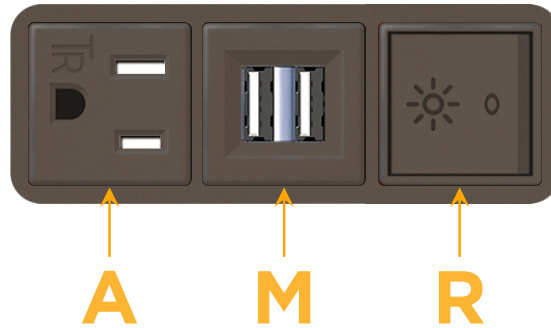

Bezel Finish: **UNICOLOR™ OIL RUBBED BRONZE (ABS)**

Custom Finishes Available M-POWER-3TRZ-AMR-RZAB

Features:

Module/Port Options:

- A** Tamper Resistant AC Receptacle
- E** USB-A & USB-C (20W)
- M** Double USB-A (Fast Charging Ports - 18W)
- H** HDMI
- 6** CAT 6
- 12** RJ 12
- X** Switched AC
- Y** 3-Way Switch (Low Voltage)
- V** USB-C (45W High Speed Charging Port)
- S** USB-C (25W High Speed Charging Port)
- R** Switched AC (Rocker Switch)
- D** Dimmer Switch

Plug:

Supplied with Low Profile Flat 45° Angle 120 VAC Plug

Optional Standard Straight 120 VAC Plug

Optional Straight 120 VAC Pass-through Plug

- CLEAN, COMPACT DESIGN
- STREAMLINED
- LOW PROFILE
- SIDE-EXITING CORDS
- PLUG & PLAY
- 6' AC CORD & PLUG (FLAT PLUG STANDARD)
- CUSTOMIZABLE CONFIGURATIONS AND FINISHES
- UL LISTED FOR MOUNTING IN FURNITURE
- 15A

M-POWER-3T

AC POWER & DATA CONNECTIVITY SOLUTION

M-POWER-3TRZ-AMR-RZAB

Specs:

Modules/Ports:

- A** Tamper Resistant AC Receptacle
- M** Double USB-A (Fast Charging Ports - 18W)
- R** Switched AC (Rocker Switch)