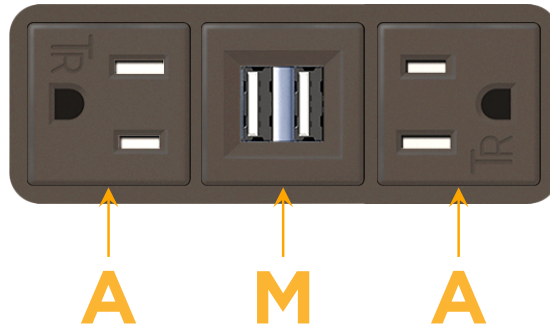

Bezel Finish: **UNICOLOR™ OIL RUBBED BRONZE (ABS)**

Custom Finishes Available M-POWER-3TRZ-AMA-RZAB

Features:

Module/Port Options:

- A** Tamper Resistant AC Receptacle
- E** USB-A & USB-C (20W)
- M** Double USB-A (Fast Charging Ports - 18W)
- H** HDMI
- 6** CAT 6
- 12** RJ 12
- X** Switched AC
- Y** 3-Way Switch (Low Voltage)
- V** USB-C (45W High Speed Charging Port)
- S** USB-C (25W High Speed Charging Port)
- R** Switched AC (Rocker Switch)
- D** Dimmer Switch

Plug:

Supplied with Low Profile Flat 45° Angle 120 VAC Plug

Optional Standard Straight 120 VAC Plug

Optional Straight 120 VAC Pass-through Plug

- CLEAN, COMPACT DESIGN
- STREAMLINED
- LOW PROFILE
- SIDE-EXITING CORDS
- PLUG & PLAY
- 6' AC CORD & PLUG (FLAT PLUG STANDARD)
- CUSTOMIZABLE CONFIGURATIONS AND FINISHES
- UL LISTED FOR MOUNTING IN FURNITURE
- 15A

M-POWER-3T

AC POWER & DATA CONNECTIVITY SOLUTION

M-POWER-3TRZ-AMA-RZAB

Specs:

Modules/Ports:

- A** Tamper Resistant AC Receptacle
- M** Double USB-A (Fast Charging Ports - 18W)

Distributed by

Mormax Company, Inc.