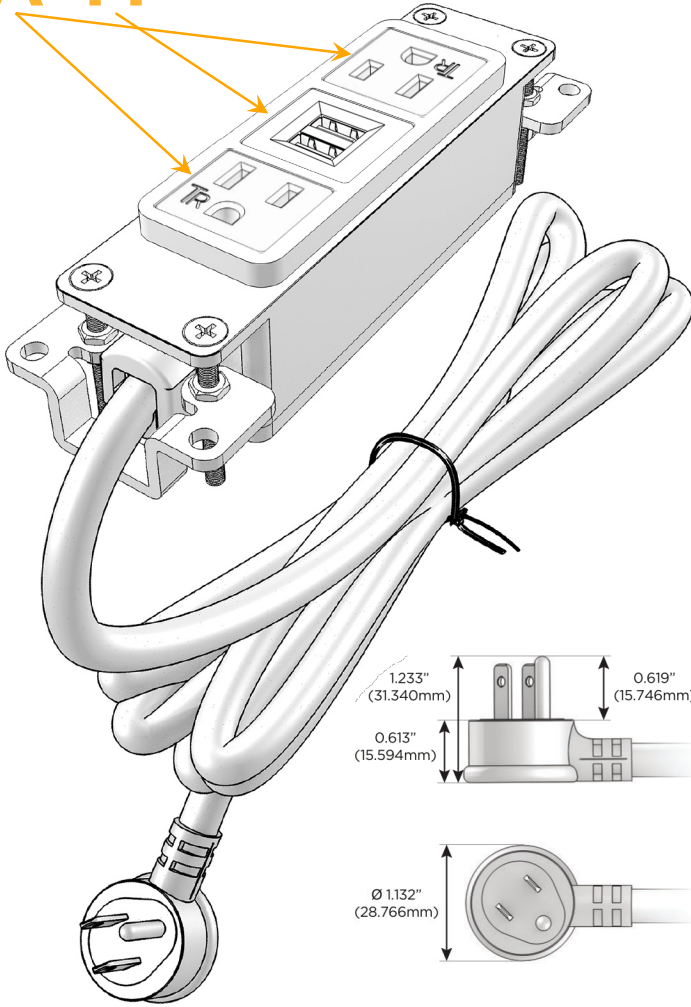

M-POWER-3T

AC POWER & DATA CONNECTIVITY SOLUTION

M-POWER-3TRZ-AMA-RZAB

Specs:

Modules/Ports:

- **A** Tamper Resistant AC Receptacle
- **M** Double USB-A (Fast Charging Ports - 18W)

Distributed by

Mormax Company, Inc.

8 Westchester Plaza

Elmsford, NY 10523

914-699-0101

sales@mormax.com

mormax.com

A M