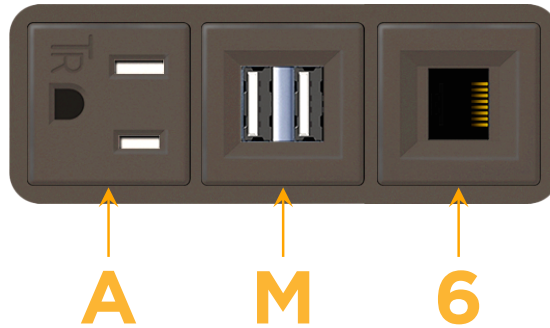

Bezel Finish: **UNICOLOR™ OIL RUBBED BRONZE (ABS)**

Custom Finishes Available M-POWER-3TRZ-AM6-RZAB

Features:

Module/Port Options:

- A** Tamper Resistant AC Receptacle
- E** USB-A & USB-C (20W)
- M** Double USB-A (Fast Charging Ports - 18W)
- H** HDMI
- 6** CAT 6
- 12** RJ 12
- X** Switched AC
- Y** 3-Way Switch (Low Voltage)
- V** USB-C (45W High Speed Charging Port)
- S** USB-C (25W High Speed Charging Port)
- R** Switched AC (Rocker Switch)
- D** Dimmer Switch

Plug:

Supplied with Low Profile Flat 45° Angle 120 VAC Plug

Optional Standard Straight 120 VAC Plug

Optional Straight 120 VAC Pass-through Plug

- CLEAN, COMPACT DESIGN
- STREAMLINED
- LOW PROFILE
- SIDE-EXITING CORDS
- PLUG & PLAY
- 6' AC CORD & PLUG (FLAT PLUG STANDARD)
- CUSTOMIZABLE CONFIGURATIONS AND FINISHES
- UL LISTED FOR MOUNTING IN FURNITURE
- 15A

M-POWER-3T

AC POWER & DATA CONNECTIVITY SOLUTION

M-POWER-3TRZ-AM6-RZAB

Specs:

Modules/Ports:

- A** Tamper Resistant AC Receptacle
- M** Double USB-A (Fast Charging Ports - 18W)
- 6** CAT 6

A M 6

Distributed by