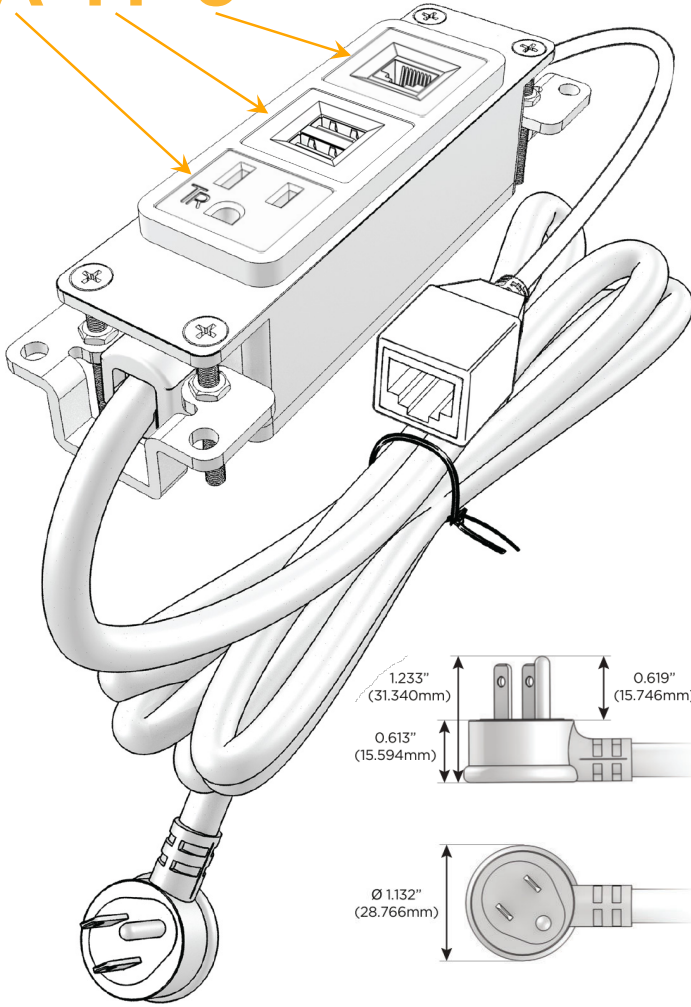

Bezel Finish: **UNICOLOR™ OIL RUBBED BRONZE (ABS)**

Custom Finishes Available M-POWER-3TRZ-AM6-RZAB

Features:

Module/Port Options:

- A** Tamper Resistant AC Receptacle
- E** USB-A & USB-C (20W)
- M** Double USB-A (Fast Charging Ports - 18W)
- H** HDMI
- 6** CAT 6
- 12** RJ 12
- X** Switched AC
- Y** 3-Way Switch (Low Voltage)
- V** USB-C (45W High Speed Charging Port)
- S** USB-C (25W High Speed Charging Port)
- R** Switched AC (Rocker Switch)
- D** Dimmer Switch

Plug:

Supplied with Low Profile Flat 45° Angle 120 VAC Plug

Optional Standard Straight 120 VAC Plug

Optional Straight 120 VAC Pass-through Plug

- CLEAN, COMPACT DESIGN
- STREAMLINED
- LOW PROFILE
- SIDE-EXITING CORDS
- PLUG & PLAY
- 6' AC CORD & PLUG (FLAT PLUG STANDARD)
- CUSTOMIZABLE CONFIGURATIONS AND FINISHES
- UL LISTED FOR MOUNTING IN FURNITURE
- 15A

M-POWER-3T

AC POWER & DATA CONNECTIVITY SOLUTION

M-POWER-3TRZ-AM6-RZAB

Specs:

Modules/Ports:

- A** Tamper Resistant AC Receptacle
- M** Double USB-A (Fast Charging Ports - 18W)
- 6** CAT 6

A M 6

Distributed by