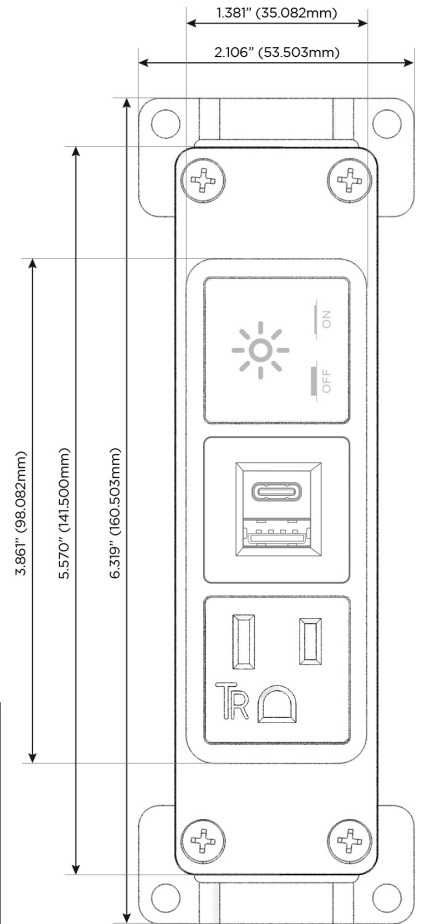

M-POWER-3T

AC POWER & DATA CONNECTIVITY SOLUTION

M-POWER-3TRZ-AEX-RZAB

Specs:

Modules/Ports:

- **A** Tamper Resistant AC Receptacle
- **E** USB-A & USB-C (20W)
- **X** Switched AC

A E X

TOP

Distributed by

Mormax Company, Inc.

8 Westchester Plaza

Elmsford, NY 10523

914-699-0101

sales@mormax.com

mormax.com