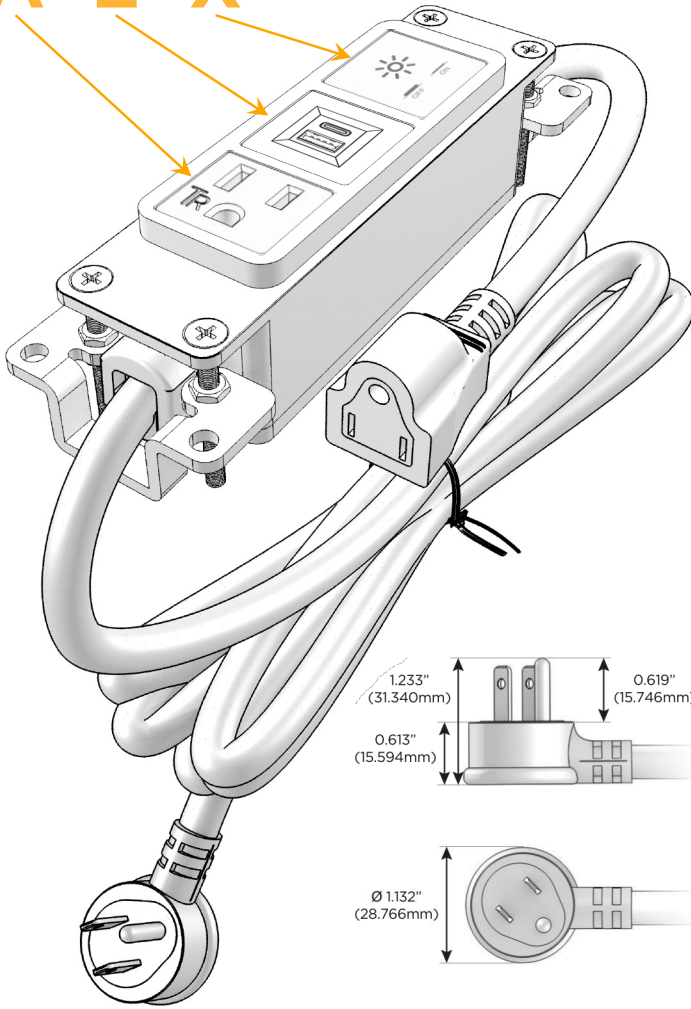

M-POWER-3T

AC POWER & DATA CONNECTIVITY SOLUTION

M-POWER-3TRZ-AEX-RZAB

Specs:

Modules/Ports:

- **A** Tamper Resistant AC Receptacle
- **E** USB-A & USB-C (20W)
- **X** Switched AC

A E X