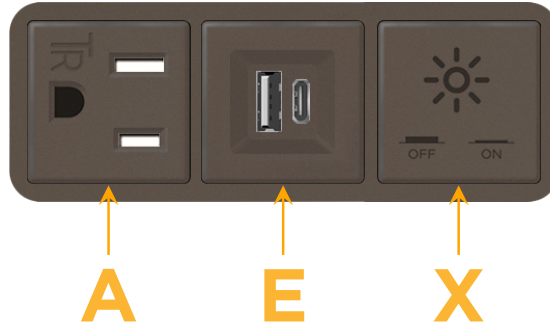

M-POWER-3T

AC POWER & DATA CONNECTIVITY SOLUTION

M-POWER-3TRZ-AEX-RZAB

Distributed by

Mormax Company, Inc.

8 Westchester Plaza

Elmsford, NY 10523

914-699-0101

sales@mormax.com

mormax.com

Metro Light & Power's line of power & data solutions offers sophisticated design elements combined with greater ease of installation. Streamlined and low-profile, enhanced by side-exiting cords, our outlets advance the industry with their cutting edge look and feel. We believe flexibility is key, and we provide a variety of mounting options, including the ability to mount in limited spaces. Our outlets are available in many finishes and configurations, in addition to a custom color and finish capability for our clients.

Bezel Finish: **UNICOLOR™ OIL RUBBED BRONZE (ABS)**

Custom Finishes Available M-POWER-3TRZ-AEX-RZAB

Features:

Module/Port Options:

- **A** Tamper Resistant AC Receptacle
- **E** USB-A & USB-C (20W)
- **M** Double USB-A (Fast Charging Ports - 18W)
- **H** HDMI
- **6** CAT 6
- **12** RJ 12
- **X** Switched AC
- **Y** 3-Way Switch (Low Voltage)
- **V** USB-C (45W High Speed Charging Port)
- **S** USB-C (25W High Speed Charging Port)
- **R** Switched AC (Rocker Switch)
- **D** Dimmer Switch

Plug:

Supplied with Low Profile Flat 45° Angle 120 VAC Plug

Optional Standard Straight 120 VAC Plug

Optional Straight 120 VAC Pass-through Plug

- CLEAN, COMPACT DESIGN
- STREAMLINED
- LOW PROFILE
- SIDE-EXITING CORDS
- PLUG & PLAY
- 6' AC CORD & PLUG (FLAT PLUG STANDARD)
- CUSTOMIZABLE CONFIGURATIONS AND FINISHES
- UL LISTED FOR MOUNTING IN FURNITURE
- 15A