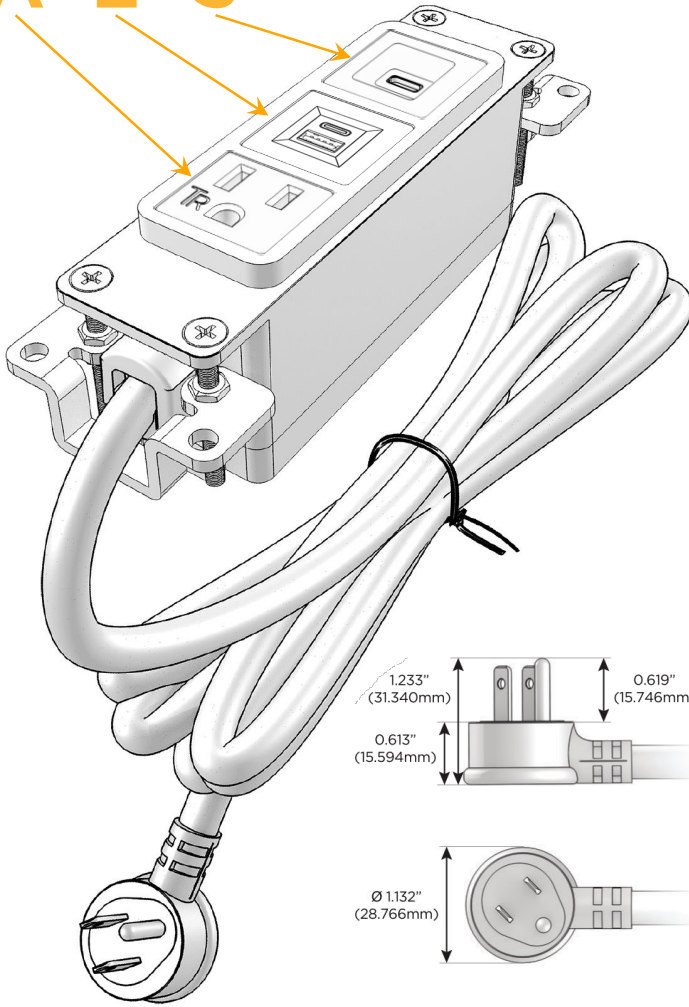

M-POWER-3T

AC POWER & DATA CONNECTIVITY SOLUTION

M-POWER-3TRZ-AES-RZAB

Specs:

Modules/Ports:

- **A** Tamper Resistant AC Receptacle
- **E** USB-A & USB-C (20W)
- **S** USB-C (25W High Speed Charging Port)

Distributed by

Mormax Company, Inc.

8 Westchester Plaza

Elmsford, NY 10523

914-699-0101

sales@mormax.com

mormax.com

A E S