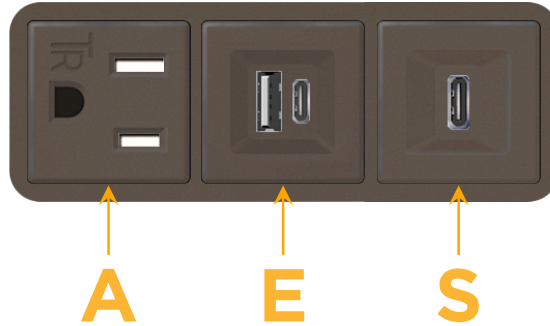

Bezel Finish: **UNICOLOR™ OIL RUBBED BRONZE (ABS)**

Custom Finishes Available M-POWER-3TRZ-AES-RZAB

Features:

Module/Port Options:

- A** Tamper Resistant AC Receptacle
- E** USB-A & USB-C (20W)
- M** Double USB-A (Fast Charging Ports - 18W)
- H** HDMI
- 6** CAT 6
- 12** RJ 12
- X** Switched AC
- Y** 3-Way Switch (Low Voltage)
- V** USB-C (45W High Speed Charging Port)
- S** USB-C (25W High Speed Charging Port)
- R** Switched AC (Rocker Switch)
- D** Dimmer Switch

Plug:

Supplied with Low Profile Flat 45° Angle 120 VAC Plug

Optional Standard Straight 120 VAC Plug

Optional Straight 120 VAC Pass-through Plug

- CLEAN, COMPACT DESIGN
- STREAMLINED
- LOW PROFILE
- SIDE-EXITING CORDS
- PLUG & PLAY
- 6' AC CORD & PLUG (FLAT PLUG STANDARD)
- CUSTOMIZABLE CONFIGURATIONS AND FINISHES
- UL LISTED FOR MOUNTING IN FURNITURE
- 15A

M-POWER-3T

AC POWER & DATA CONNECTIVITY SOLUTION

M-POWER-3TRZ-AES-RZAB

Specs:

Modules/Ports:

- A** Tamper Resistant AC Receptacle
- E** USB-A & USB-C (20W)
- S** USB-C (25W High Speed Charging Port)

Distributed by