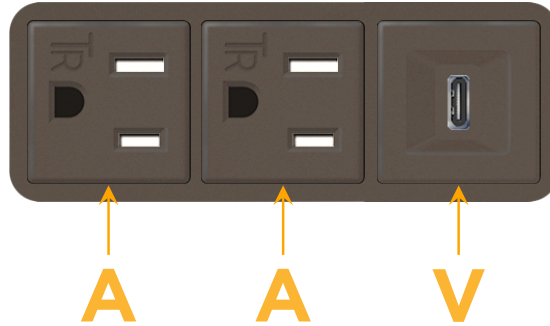

Bezel Finish: **UNICOLOR™ OIL RUBBED BRONZE (ABS)**

Custom Finishes Available M-POWER-3TRZ-AAV-RZAB

Features:

Module/Port Options:

- A** Tamper Resistant AC Receptacle
- E** USB-A & USB-C (20W)
- M** Double USB-A (Fast Charging Ports - 18W)
- H** HDMI
- 6** CAT 6
- 12** RJ 12
- X** Switched AC
- Y** 3-Way Switch (Low Voltage)
- V** USB-C (45W High Speed Charging Port)
- S** USB-C (25W High Speed Charging Port)
- R** Switched AC (Rocker Switch)
- D** Dimmer Switch

Plug:

Supplied with Low Profile Flat 45° Angle 120 VAC Plug

Optional Standard Straight 120 VAC Plug

Optional Straight 120 VAC Pass-through Plug

- CLEAN, COMPACT DESIGN
- STREAMLINED
- LOW PROFILE
- SIDE-EXITING CORDS
- PLUG & PLAY
- 6' AC CORD & PLUG (FLAT PLUG STANDARD)
- CUSTOMIZABLE CONFIGURATIONS AND FINISHES
- UL LISTED FOR MOUNTING IN FURNITURE
- 15A

M-POWER-3T

AC POWER & DATA CONNECTIVITY SOLUTION

M-POWER-3TRZ-AAV-RZAB

Specs:

Modules/Ports:

- A** Tamper Resistant AC Receptacle
- V** USB-C (45W High Speed Charging Port)

Distributed by

Mormax Company, Inc.