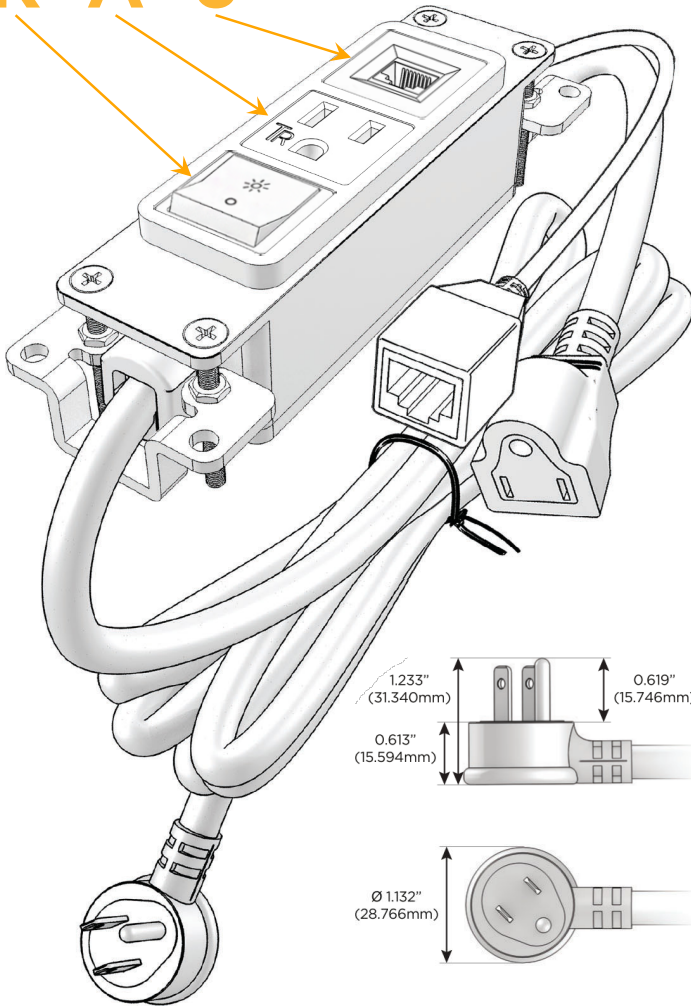

M-POWER-3T

AC POWER & DATA CONNECTIVITY SOLUTION

M-POWER-3TM2-RA6-M2AB

Specs:

Modules/Ports:

- **R** Switched AC (Rocker Switch)
- **A** Tamper Resistant AC Receptacle
- **6** CAT 6

Distributed by

Mormax Company, Inc.

8 Westchester Plaza

Elmsford, NY 10523

914-699-0101

sales@mormax.com

mormax.com

R A 6