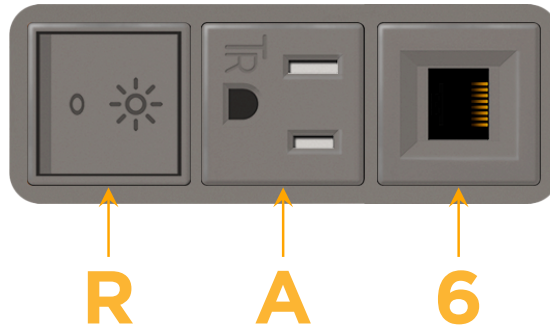

Bezel Finish: **UNICOLOR™ MAGNESIUM (ABS)**

Custom Finishes Available M-POWER-3TM2-RA6-M2AB

Features:

Module/Port Options:

- A** Tamper Resistant AC Receptacle
- E** USB-A & USB-C (20W)
- M** Double USB-A (Fast Charging Ports - 18W)
- H** HDMI
- 6** CAT 6
- 12** RJ 12
- X** Switched AC
- Y** 3-Way Switch (Low Voltage)
- V** USB-C (45W High Speed Charging Port)
- S** USB-C (25W High Speed Charging Port)
- R** Switched AC (Rocker Switch)
- D** Dimmer Switch

Plug:

Supplied with Low Profile Flat 45° Angle 120 VAC Plug

Optional Standard Straight 120 VAC Plug

Optional Straight 120 VAC Pass-through Plug

- CLEAN, COMPACT DESIGN
- STREAMLINED
- LOW PROFILE
- SIDE-EXITING CORDS
- PLUG & PLAY
- 6' AC CORD & PLUG (FLAT PLUG STANDARD)
- CUSTOMIZABLE CONFIGURATIONS AND FINISHES
- UL LISTED FOR MOUNTING IN FURNITURE
- 15A

M-POWER-3T

AC POWER & DATA CONNECTIVITY SOLUTION

M-POWER-3TM2-RA6-M2AB

Specs:

Modules/Ports:

- R** Switched AC (Rocker Switch)
- A** Tamper Resistant AC Receptacle
- 6** CAT 6

Distributed by

Mormax Company, Inc.