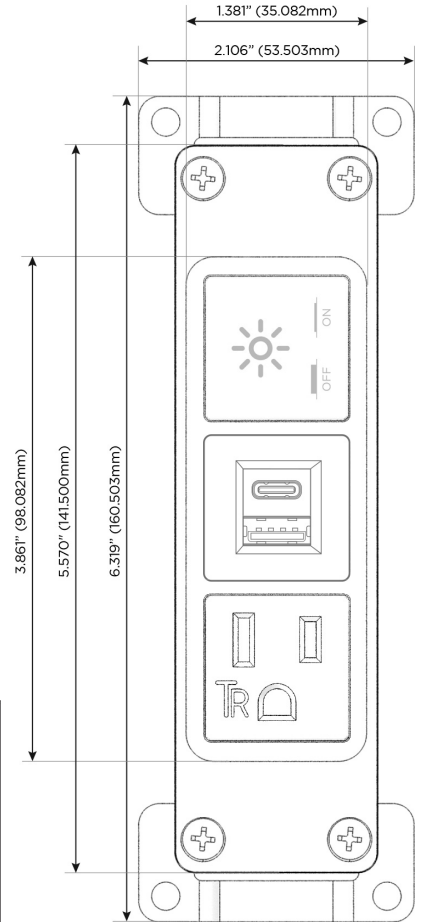

Bezel Finish: **UNICOLOR™ MAGNESIUM (ABS)**

Custom Finishes Available M-POWER-3TM2-AEX-M2AB

Features:

Module/Port Options:

- A** Tamper Resistant AC Receptacle
- E** USB-A & USB-C (20W)
- M** Double USB-A (Fast Charging Ports - 18W)
- H** HDMI
- 6** CAT 6
- 12** RJ 12
- X** Switched AC
- Y** 3-Way Switch (Low Voltage)
- V** USB-C (45W High Speed Charging Port)
- S** USB-C (25W High Speed Charging Port)
- R** Switched AC (Rocker Switch)
- D** Dimmer Switch

Plug:

Supplied with Low Profile Flat 45° Angle 120 VAC Plug

Optional Standard Straight 120 VAC Plug

Optional Straight 120 VAC Pass-through Plug

- CLEAN, COMPACT DESIGN
- STREAMLINED
- LOW PROFILE
- SIDE-EXITING CORDS
- PLUG & PLAY
- 6' AC CORD & PLUG (FLAT PLUG STANDARD)
- CUSTOMIZABLE CONFIGURATIONS AND FINISHES
- UL LISTED FOR MOUNTING IN FURNITURE
- 15A

M-POWER-3T

AC POWER & DATA CONNECTIVITY SOLUTION

M-POWER-3TM2-AEX-M2AB

Specs:

Modules/Ports:

- A** Tamper Resistant AC Receptacle
- E** USB-A & USB-C (20W)
- X** Switched AC

A E X

TOP