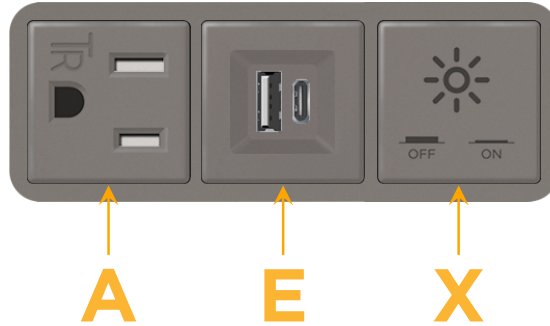

Bezel Finish: **UNICOLOR™ MAGNESIUM (ABS)**

Custom Finishes Available M-POWER-3TM2-AEX-M2AB

Features:

Module/Port Options:

- A** Tamper Resistant AC Receptacle
- E** USB-A & USB-C (20W)
- M** Double USB-A (Fast Charging Ports - 18W)
- H** HDMI
- 6** CAT 6
- 12** RJ 12
- X** Switched AC
- Y** 3-Way Switch (Low Voltage)
- V** USB-C (45W High Speed Charging Port)
- S** USB-C (25W High Speed Charging Port)
- R** Switched AC (Rocker Switch)
- D** Dimmer Switch

Plug:

Supplied with Low Profile Flat 45° Angle 120 VAC Plug

Optional Standard Straight 120 VAC Plug

Optional Straight 120 VAC Pass-through Plug

- CLEAN, COMPACT DESIGN
- STREAMLINED
- LOW PROFILE
- SIDE-EXITING CORDS
- PLUG & PLAY
- 6' AC CORD & PLUG (FLAT PLUG STANDARD)
- CUSTOMIZABLE CONFIGURATIONS AND FINISHES
- UL LISTED FOR MOUNTING IN FURNITURE
- 15A

M-POWER-3T

AC POWER & DATA CONNECTIVITY SOLUTION

M-POWER-3TM2-AEX-M2AB

Specs:

Modules/Ports:

- A** Tamper Resistant AC Receptacle
- E** USB-A & USB-C (20W)
- X** Switched AC

A E X

TOP