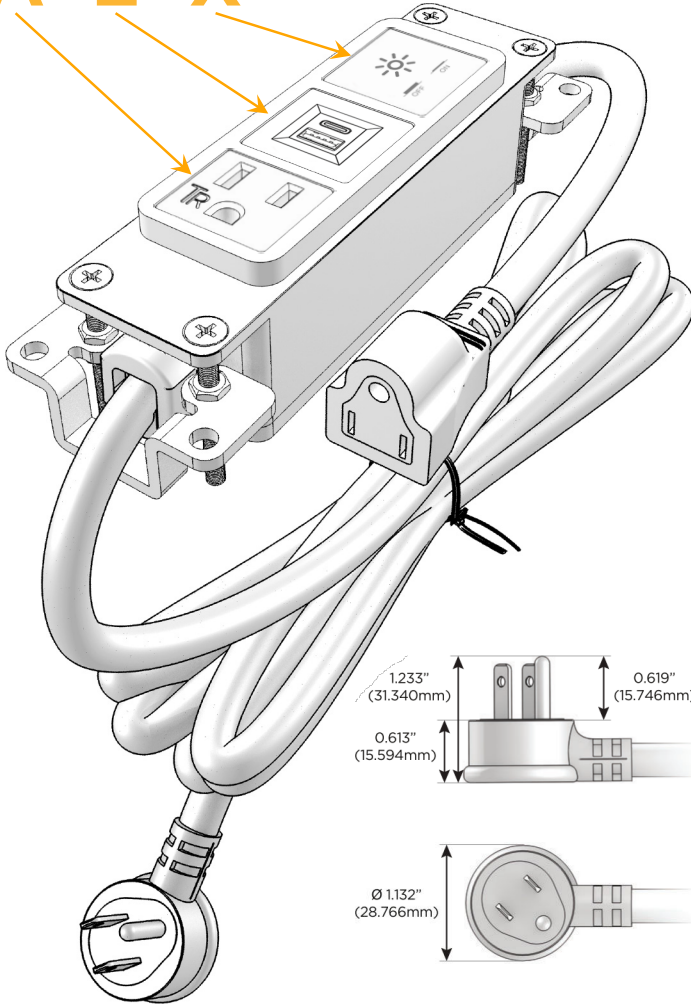

Bezel Finish: **UNICOLOR™ MAGNESIUM (ABS)**

Custom Finishes Available M-POWER-3TM2-AEX-M2AB

Features:

Module/Port Options:

- A** Tamper Resistant AC Receptacle
- E** USB-A & USB-C (20W)
- M** Double USB-A (Fast Charging Ports - 18W)
- H** HDMI
- 6** CAT 6
- 12** RJ 12
- X** Switched AC
- Y** 3-Way Switch (Low Voltage)
- V** USB-C (45W High Speed Charging Port)
- S** USB-C (25W High Speed Charging Port)
- R** Switched AC (Rocker Switch)
- D** Dimmer Switch

Plug:

Supplied with Low Profile Flat 45° Angle 120 VAC Plug

Optional Standard Straight 120 VAC Plug

Optional Straight 120 VAC Pass-through Plug

- CLEAN, COMPACT DESIGN
- STREAMLINED
- LOW PROFILE
- SIDE-EXITING CORDS
- PLUG & PLAY
- 6' AC CORD & PLUG (FLAT PLUG STANDARD)
- CUSTOMIZABLE CONFIGURATIONS AND FINISHES
- UL LISTED FOR MOUNTING IN FURNITURE
- 15A

M-POWER-3T

AC POWER & DATA CONNECTIVITY SOLUTION

M-POWER-3TM2-AEX-M2AB

Specs:

Modules/Ports:

- A** Tamper Resistant AC Receptacle
- E** USB-A & USB-C (20W)
- X** Switched AC

A E X

TOP