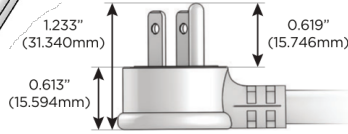

Plug:

Supplied with Low Profile Flat 45° Angle 120 VAC Plug

Optional Standard Straight 120 VAC Plug

Optional Straight 120 VAC Pass-through Plug

- CLEAN, COMPACT DESIGN
- STREAMLINED
- LOW PROFILE
- SIDE-EXITING CORDS
- PLUG & PLAY
- 6' AC CORD & PLUG (FLAT PLUG STANDARD)
- CUSTOMIZABLE CONFIGURATIONS AND FINISHES
- UL LISTED FOR MOUNTING IN FURNITURE
- 15A

M-POWER-3T

AC POWER & DATA CONNECTIVITY SOLUTION

M-POWER-3TM2-AEX-M2AB

Specs:

Modules/Ports:

- A** Tamper Resistant AC Receptacle
- E** USB-A & USB-C (20W)
- X** Switched AC

A E X

TOP