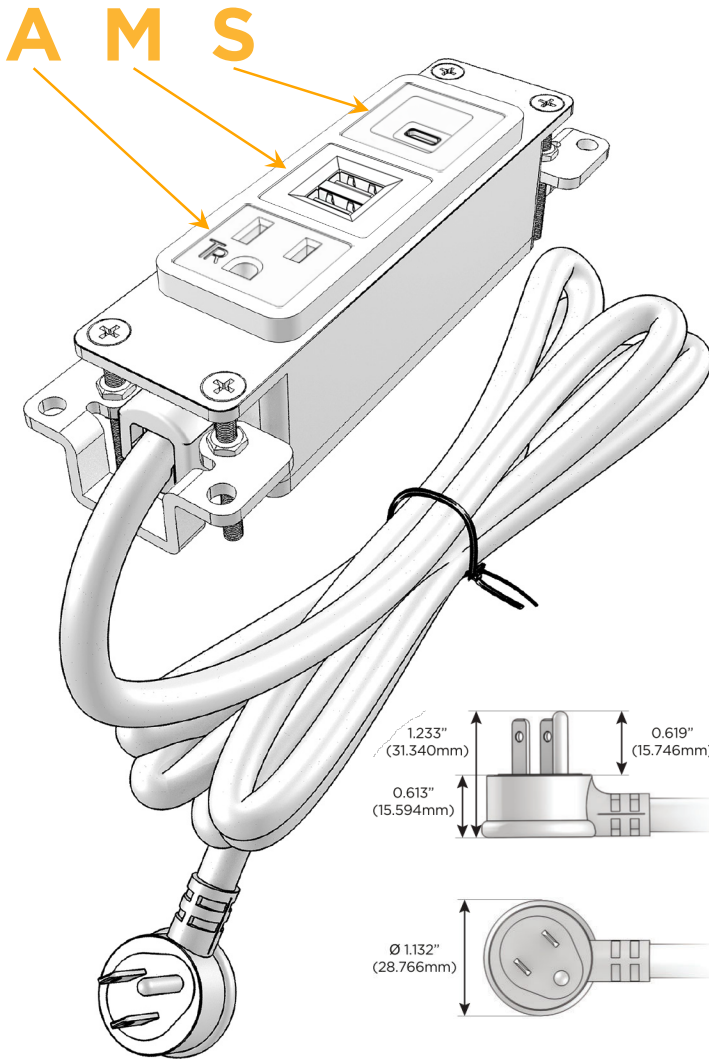

### Module/Port Options:

- A** Tamper Resistant AC Receptacle
- E** USB-A & USB-C (20W)
- M** Double USB-A (Fast Charging Ports - 18W)
- H** HDMI
- 6** CAT 6
- 12** RJ 12
- X** Switched AC
- Y** 3-Way Switch (Low Voltage)
- V** USB-C (45W High Speed Charging Port)
- S** USB-C (25W High Speed Charging Port)
- R** Switched AC (Rocker Switch)
- D** Dimmer Switch

### Plug:

Supplied with Low Profile Flat 45° Angle 120 VAC Plug

Optional Standard Straight 120 VAC Plug

Optional Straight 120 VAC Pass-through Plug

- CLEAN, COMPACT DESIGN
- STREAMLINED
- LOW PROFILE
- SIDE-EXITING CORDS
- PLUG & PLAY
- 6' AC CORD & PLUG (FLAT PLUG STANDARD)
- CUSTOMIZABLE CONFIGURATIONS AND FINISHES
- UL LISTED FOR MOUNTING IN FURNITURE
- 15A

# M-POWER-3T

AC POWER & DATA CONNECTIVITY SOLUTION

M-POWER-3TG1-AMS-G1AB

Specs:

**Modules/Ports:**

- A** Tamper Resistant AC Receptacle
- M** Double USB-A (Fast Charging Ports - 18W)
- S** USB-C (25W High Speed Charging Port)