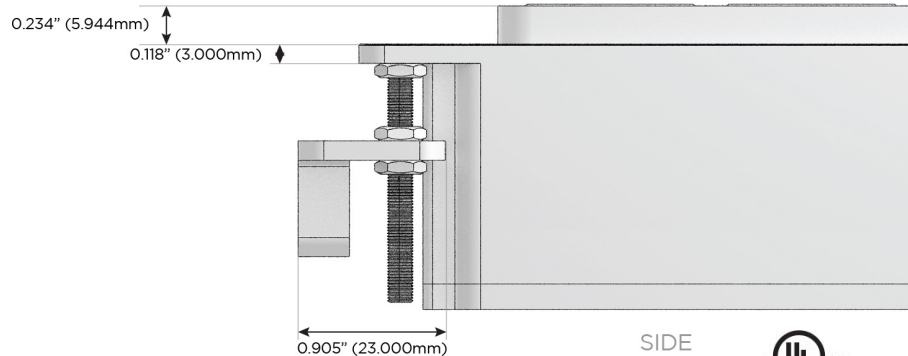

M-POWER-3T

AC POWER & DATA CONNECTIVITY SOLUTION

M-POWER-3TG1-AMS-G1AB

Specs:

Modules/Ports:

- **A** Tamper Resistant AC Receptacle
- **M** Double USB-A (Fast Charging Ports - 18W)
- **S** USB-C (25W High Speed Charging Port)

TOP

Distributed by

Mormax Company, Inc.

8 Westchester Plaza

Elmsford, NY 10523

914-699-0101

sales@mormax.com

mormax.com