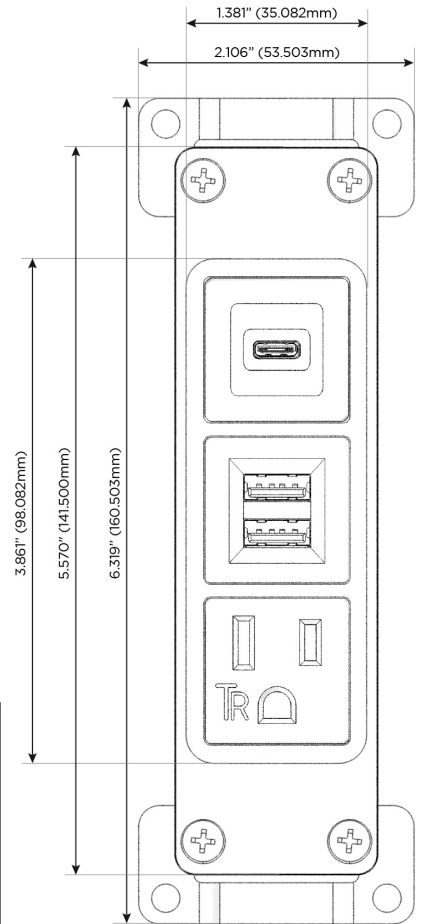

M-POWER-3T

AC POWER & DATA CONNECTIVITY SOLUTION

M-POWER-3TG1-AMS-G1AB

Specs:

Modules/Ports:

- **A** Tamper Resistant AC Receptacle
- **M** Double USB-A (Fast Charging Ports - 18W)
- **S** USB-C (25W High Speed Charging Port)

TOP

Distributed by

Mormax Company, Inc.

8 Westchester Plaza

Elmsford, NY 10523

914-699-0101

sales@mormax.com

mormax.com