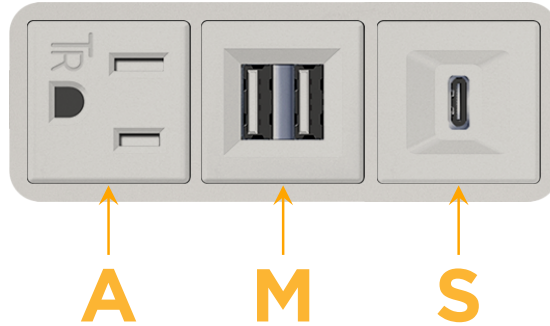

M-POWER-3T

AC POWER & DATA CONNECTIVITY SOLUTION

M-POWER-3TG1-AMS-G1AB

Distributed by

Mormax Company, Inc.

8 Westchester Plaza

Elmsford, NY 10523

914-699-0101

sales@mormax.com

mormax.com

Metro Light & Power's line of power & data solutions offers sophisticated design elements combined with greater ease of installation. Streamlined and low-profile, enhanced by side-exiting cords, our outlets advance the industry with their cutting edge look and feel. We believe flexibility is key, and we provide a variety of mounting options, including the ability to mount in limited spaces. Our outlets are available in many finishes and configurations, in addition to a custom color and finish capability for our clients.

Bezel Finish: **UNICOLOR™ GRAY (ABS)**

Custom Finishes Available M-POWER-3TG1-AMS-G1AB

Features:

Module/Port Options:

- **A** Tamper Resistant AC Receptacle
- **E** USB-A & USB-C (20W)
- **M** Double USB-A (Fast Charging Ports - 18W)
- **H** HDMI
- **6** CAT 6
- **12** RJ 12
- **X** Switched AC
- **Y** 3-Way Switch (Low Voltage)
- **V** USB-C (45W High Speed Charging Port)
- **S** USB-C (25W High Speed Charging Port)
- **R** Switched AC (Rocker Switch)
- **D** Dimmer Switch

Plug:

Supplied with Low Profile Flat 45° Angle 120 VAC Plug

Optional Standard Straight 120 VAC Plug

Optional Straight 120 VAC Pass-through Plug

- CLEAN, COMPACT DESIGN
- STREAMLINED
- LOW PROFILE
- SIDE-EXITING CORDS
- PLUG & PLAY
- 6' AC CORD & PLUG (FLAT PLUG STANDARD)
- CUSTOMIZABLE CONFIGURATIONS AND FINISHES
- UL LISTED FOR MOUNTING IN FURNITURE
- 15A