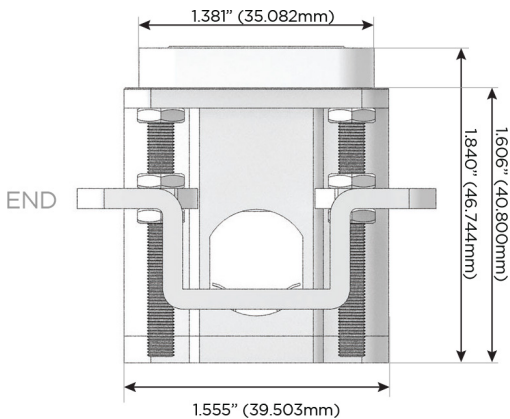

M-POWER-3T

AC POWER & DATA CONNECTIVITY SOLUTION

M-POWER-3TG1-AMS-G1AB

Specs:

Modules/Ports:

- **A** Tamper Resistant AC Receptacle
- **M** Double USB-A (Fast Charging Ports - 18W)
- **S** USB-C (25W High Speed Charging Port)

TOP

Distributed by

Mormax Company, Inc.

8 Westchester Plaza

Elmsford, NY 10523

914-699-0101

sales@mormax.com

mormax.com