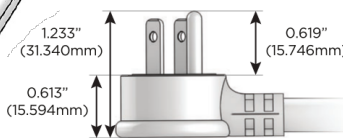

Mormax Company, Inc.

8 Westchester Plaza

Elmsford, NY 10523

914-699-0101

sales@mormax.com

mormax.com

A M