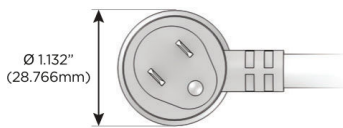

Mormax Company, Inc.

8 Westchester Plaza

Elmsford, NY 10523

914-699-0101

sales@mormax.com

mormax.com

A M