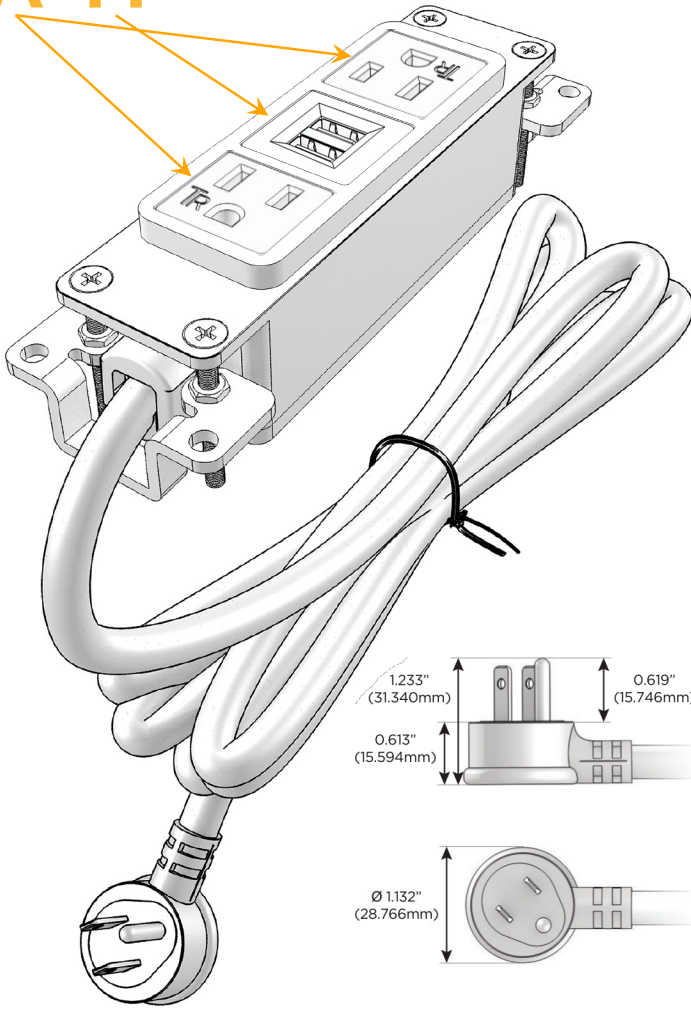

M-POWER-3T

AC POWER & DATA CONNECTIVITY SOLUTION

M-POWER-3TG1-AMA-G1AB

Specs:

Modules/Ports:

- **A** Tamper Resistant AC Receptacle
- **M** Double USB-A (Fast Charging Ports - 18W)

Distributed by

Mormax Company, Inc.

8 Westchester Plaza

Elmsford, NY 10523

914-699-0101

sales@mormax.com

mormax.com

A M