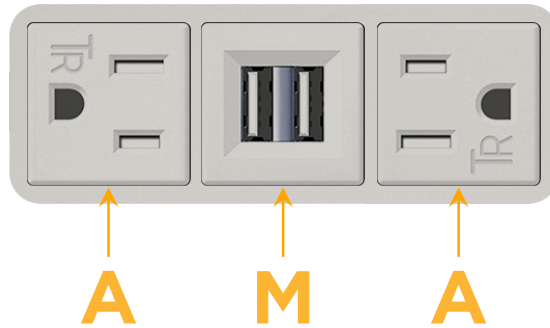

M-POWER-3T

AC POWER & DATA CONNECTIVITY SOLUTION

M-POWER-3TG1-AMA-G1AB

Distributed by

Mormax Company, Inc.

8 Westchester Plaza

Elmsford, NY 10523

914-699-0101

sales@mormax.com

mormax.com

Metro Light & Power's line of power & data solutions offers sophisticated design elements combined with greater ease of installation. Streamlined and low-profile, enhanced by side-exiting cords, our outlets advance the industry with their cutting edge look and feel. We believe flexibility is key, and we provide a variety of mounting options, including the ability to mount in limited spaces. Our outlets are available in many finishes and configurations, in addition to a custom color and finish capability for our clients.

Bezel Finish: **UNICOLOR™ GRAY (ABS)**

Custom Finishes Available M-POWER-3TG1-AMA-G1AB

Features:

Module/Port Options:

- **A** Tamper Resistant AC Receptacle
- **E** USB-A & USB-C (20W)
- **M** Double USB-A (Fast Charging Ports - 18W)
- **H** HDMI
- **6** CAT 6
- **12** RJ 12
- **X** Switched AC
- **Y** 3-Way Switch (Low Voltage)
- **V** USB-C (45W High Speed Charging Port)
- **S** USB-C (25W High Speed Charging Port)
- **R** Switched AC (Rocker Switch)
- **D** Dimmer Switch

Plug:

Supplied with Low Profile Flat 45° Angle 120 VAC Plug

Optional Standard Straight 120 VAC Plug

Optional Straight 120 VAC Pass-through Plug

- CLEAN, COMPACT DESIGN
- STREAMLINED
- LOW PROFILE
- SIDE-EXITING CORDS
- PLUG & PLAY
- 6' AC CORD & PLUG (FLAT PLUG STANDARD)
- CUSTOMIZABLE CONFIGURATIONS AND FINISHES
- UL LISTED FOR MOUNTING IN FURNITURE
- 15A